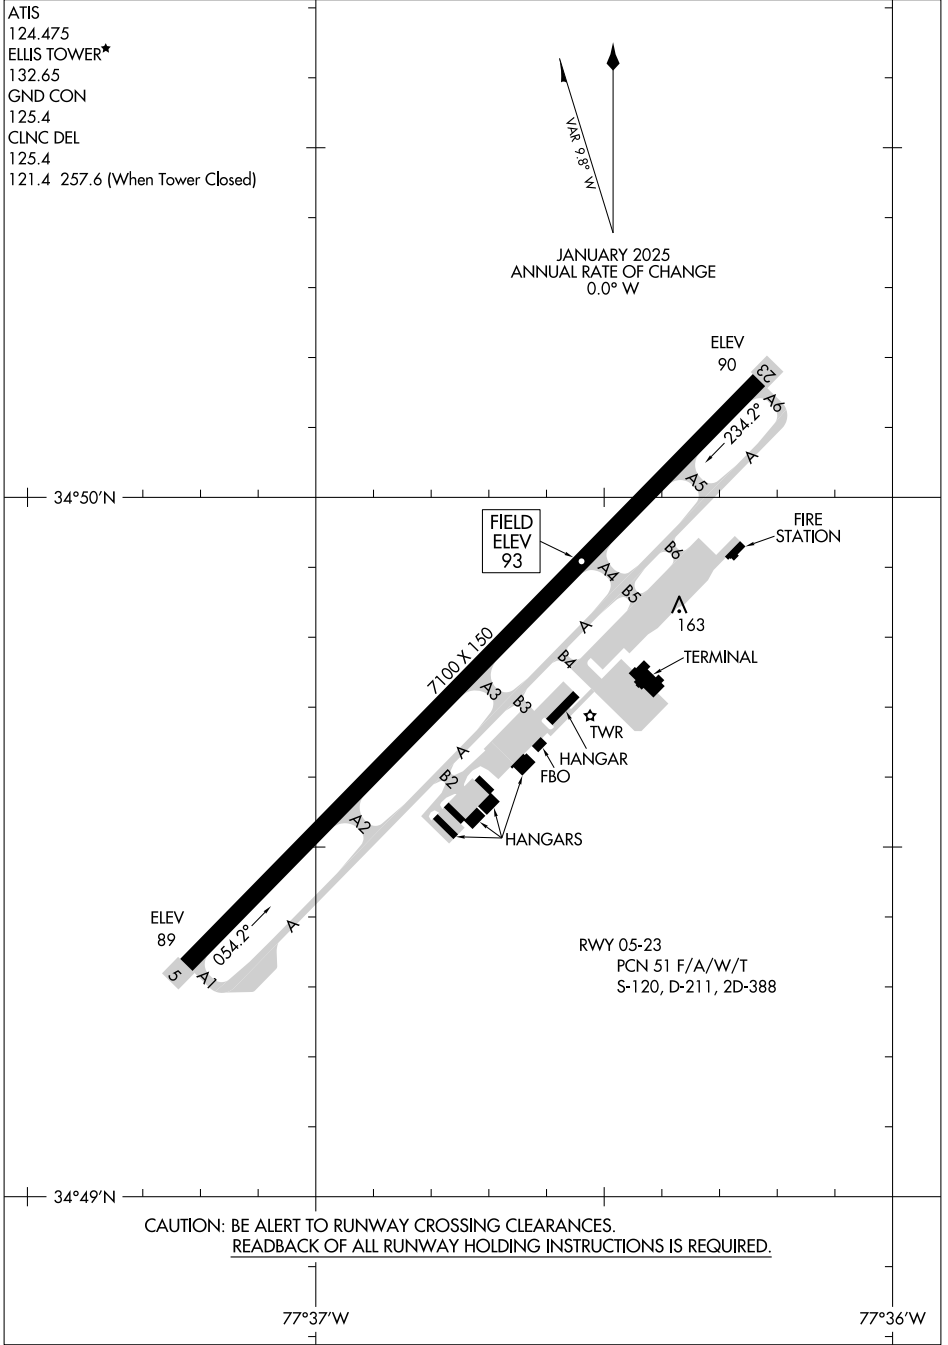

25107 **AIRPORT DIAGRAM** ALBERT J ELLIS/JACKSONVILLE (OAJ) JACKSONVILLE, NORTH CAROLINA

AL-5880 (FAA)

ATIS
124.475
ELLIS TOWER*
132.65
GND CON
125.4
CLNC DEL
125.4
121.4 257.6 (When Tower Closed)

VAR 83° M
JANUARY 2025
ANNUAL RATE OF CHANGE
0.0° W

SE-2, 15 MAY 2025 to 12 JUN 2025

SE-2, 15 MAY 2025 to 12 JUN 2025

CAUTION: BE ALERT TO RUNWAY CROSSING CLEARANCES.
READBACK OF ALL RUNWAY HOLDING INSTRUCTIONS IS REQUIRED.