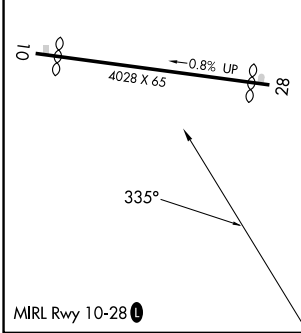

APP CRS 335°	Rwy Idg TDZE Apt Elev	N/A N/A 967
------------------------	-----------------------------	--

RNAV (GPS)-A

WILLARD (8G1)

RNP APCH.		MISSED APPROACH: Climbing right turn to 3000 direct MFD VORTAC and hold.	
NA Procedure NA at night. Use Marion altimeter setting.		MNN ASOS 119.975	CLEVELAND APP CON * 128.35 360.65
		CLEVELAND RADIO 122.6	CTAF 122.9

CATEGORY	A	B	C	D
CIRCLING	1560-1 593 (600-1)	1700-1 733 (800-1)	1700-2 733 (800-2)	NA

EC-2, 15 MAY 2025 to 12 JUN 2025

EC-2, 15 MAY 2025 to 12 JUN 2025