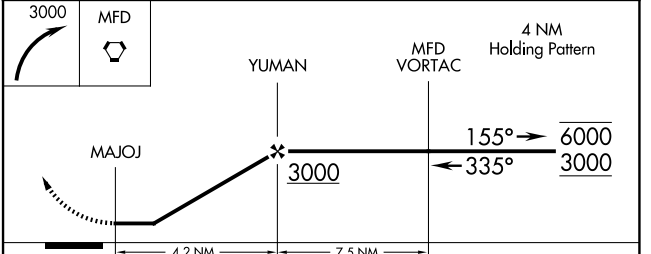

APP CRS 335°	Rwy Idg TDZE Apt Elev	N/A N/A 967
------------------------	-----------------------------	--

RNAV (GPS)-A

WILLARD (8G1)

RNP APCH.		MISSED APPROACH: Climbing right turn to 3000 direct MFD VORTAC and hold.	
NA Procedure NA at night. Use Marion altimeter setting.		MNN ASOS 119.975	CLEVELAND APP CON * 128.35 360.65
		CLEVELAND RADIO 122.6	CTAF 122.9

CATEGORY	A	B	C	D
CIRCLING	1560-1 593 (600-1)	1700-1 733 (800-1)	1700-2 733 (800-2)	NA

EC-2, 15 MAY 2025 to 12 JUN 2025

EC-2, 15 MAY 2025 to 12 JUN 2025