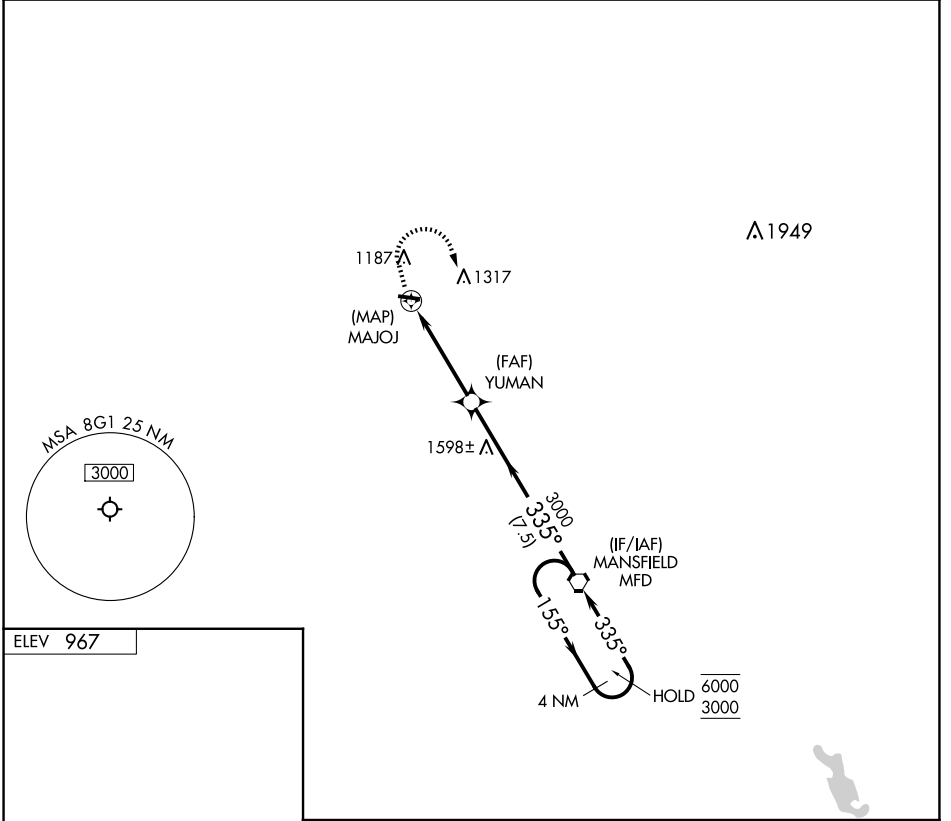

APP CRS 335°	Rwy Idg TDZE Apt Elev	N/A N/A 967
------------------------	-----------------------------	--

RNAV (GPS)-A

WILLARD (8G1)

RNP APCH.		MISSED APPROACH: Climbing right turn to 3000 direct MFD VORTAC and hold.	
NA Procedure NA at night. Use Marion altimeter setting.		MNN ASOS 119.975	CLEVELAND APP CON * 128.35 360.65
		CLEVELAND RADIO 122.6	CTAF 122.9

CATEGORY	A	B	C	D
CIRCLING	1560-1 593 (600-1)	1700-1 733 (800-1)	1700-2 733 (800-2)	NA

EC-2, 15 MAY 2025 to 12 JUN 2025

EC-2, 15 MAY 2025 to 12 JUN 2025