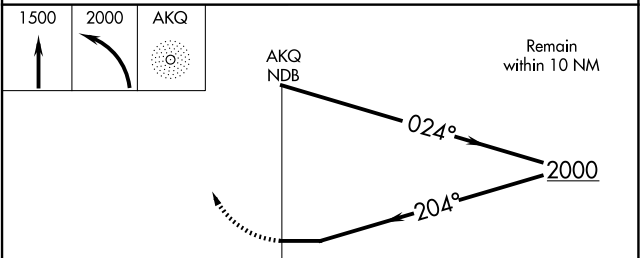

WAKEFIELD, VIRGINIA

AL-5781 (FAA)

23278

NDB AKQ	APP CRS	Rwy Idg	3866
274	204°	TDZE	110
		Apt Elev	111

NDB RWY 20

WAKEFIELD MUNI (AKQ)

NA	Procedure NA at night.	MISSED APPROACH: Climb to 1500 then climbing left turn to 2000 direct AKQ NDB and hold.
-----------	------------------------	---

ASOS 128.325	NORFOLK APP CON 127.9 269.425	UNICOM 122.8 (CTAF)
------------------------	---	-------------------------------

ELEV 111	TDZE 110
----------	----------

CATEGORY	A	B	C	D
S-20		1120-3	1010 (1100-3)	
C CIRCLING		1120-3	1009 (1100-3)	