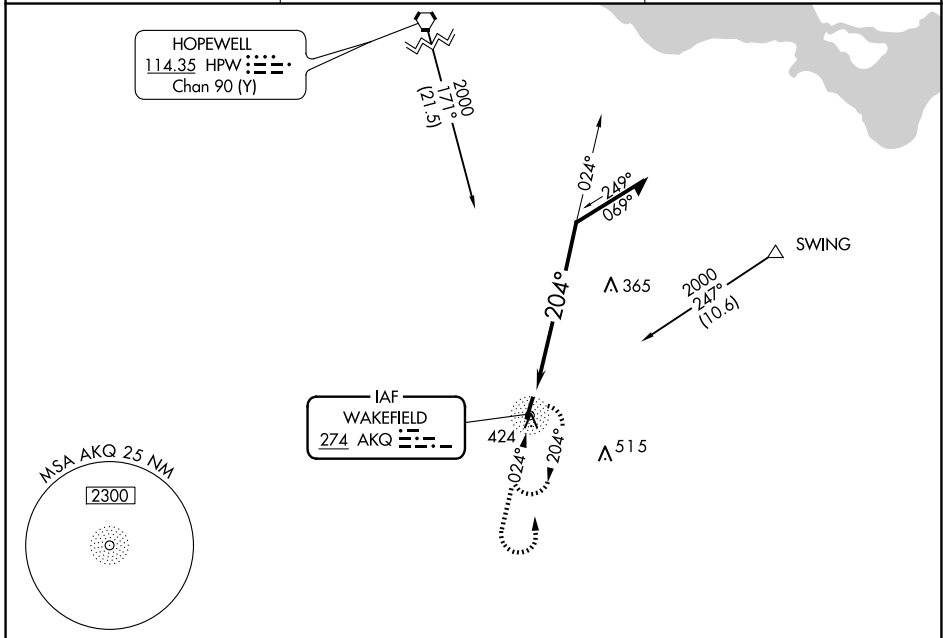

WAKEFIELD, VIRGINIA

AL-5781 (FAA)

23278

NDB AKQ	APP CRS	Rwy Idg	3866
274	204°	TDZE	110
		Apt Elev	111

NDB RWY 20

WAKEFIELD MUNI (AKQ)

NA	Procedure NA at night.	MISSED APPROACH: Climb to 1500 then climbing left turn to 2000 direct AKQ NDB and hold.
-----------	------------------------	---

ASOS 128.325	NORFOLK APP CON 127.9 269.425	UNICOM 122.8 (CTAF)
------------------------	---	-------------------------------

ELEV 111	TDZE 110
----------	----------

CATEGORY	A	B	C	D
S-20		1120-3	1010 (1100-3)	
C CIRCLING		1120-3	1009 (1100-3)	

WAKEFIELD, VIRGINIA
Amdt 5 17AUG17

36°59'N-77°00'W

WAKEFIELD MUNI (AKQ)
NDB RWY 20

NE-3, 15 MAY 2025 to 12 JUN 2025

NE-3, 15 MAY 2025 to 12 JUN 2025