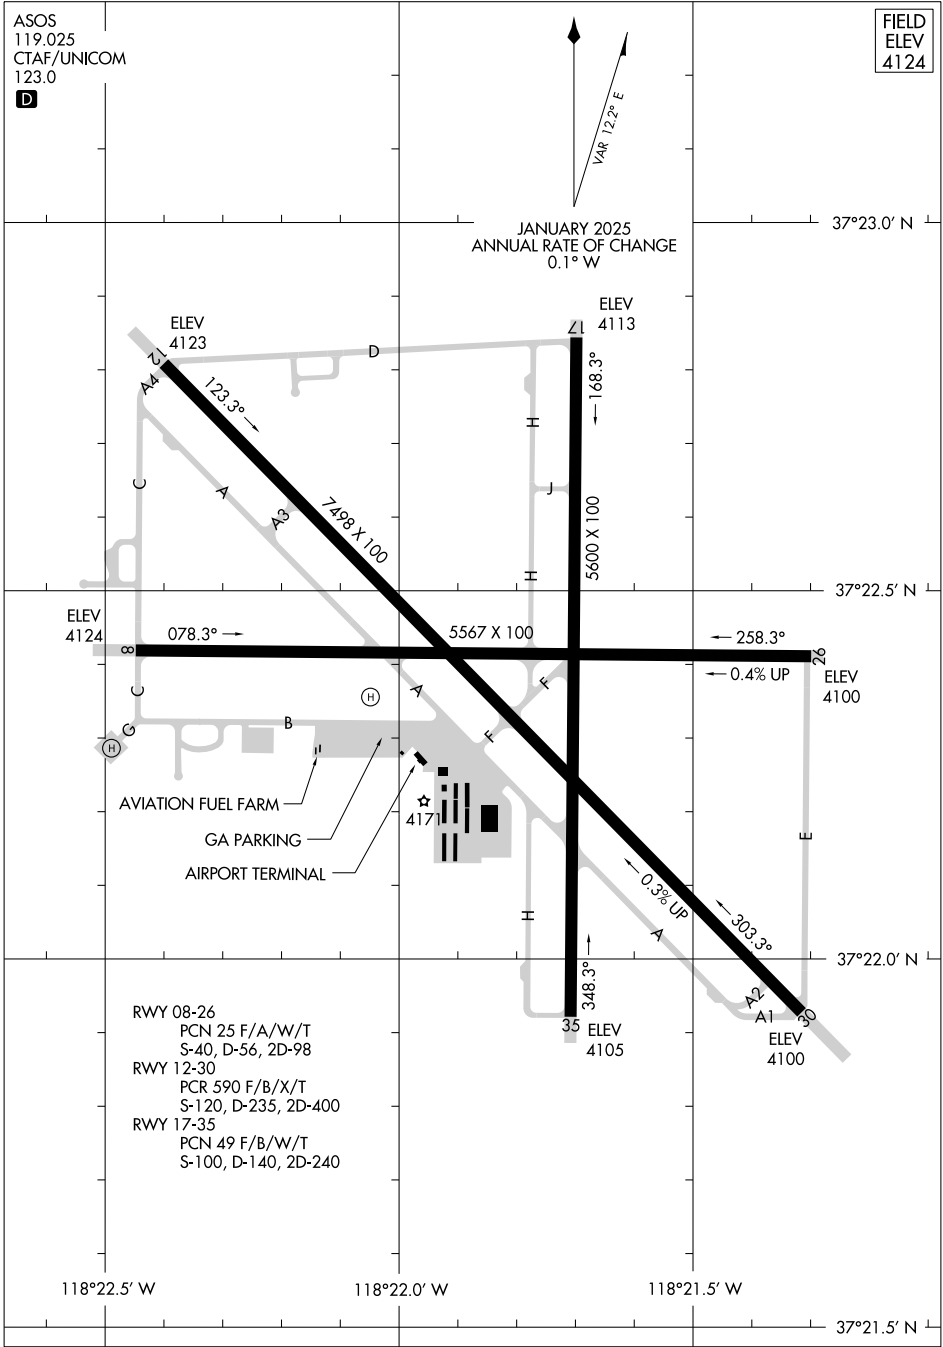

# AIRPORT DIAGRAM

AL-5737 (FAA)

BISHOP (BIH)  
BISHOP, CALIFORNIA

ASOS  
119.025  
CTAF/UNICOM  
123.0

FIELD  
ELEV  
4124

JANUARY 2025  
ANNUAL RATE OF CHANGE  
0.1° W

SW-2, 15 MAY 2025 to 12 JUN 2025

SW-2, 15 MAY 2025 to 12 JUN 2025

RWY 08-26  
PCN 25 F/A/W/T  
S-40, D-56, 2D-98  
RWY 12-30  
PCR 590 F/B/X/T  
S-120, D-235, 2D-400  
RWY 17-35  
PCN 49 F/B/W/T  
S-100, D-140, 2D-240

AVIATION FUEL FARM  
GA PARKING  
AIRPORT TERMINAL

# AIRPORT DIAGRAM

25107

BISHOP, CALIFORNIA  
BISHOP (BIH)