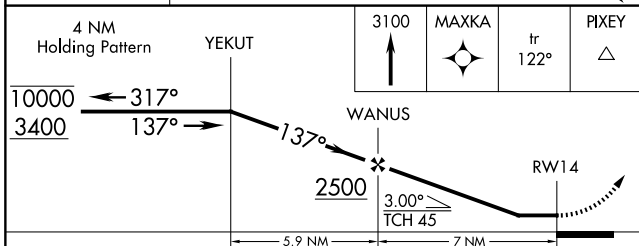

APP CRS 137°	Rwy Idg TDZE Apt Elev	N/A N/A 240
------------------------	-----------------------------	--

RNAV (GPS)-B

HANFORD MUNI (HJO)

RNP APCH. ▼ Circling Rwy 14 NA at night.		MISSED APPROACH: Climb to 3100 direct MAXKA and on track 122° to PIXEY and hold.	
ASOS 134.75	FRESNO APP CON 123.9	CLNC DEL 123.9	UNICOM 122.8 (CTAF) 0

CATEGORY	A	B	C	D
C CIRCLING	760-1	520 (600-1)	760-1½ 520 (600-1½)	NA

SW-2, 15 MAY 2025 to 12 JUN 2025

SW-2, 15 MAY 2025 to 12 JUN 2025