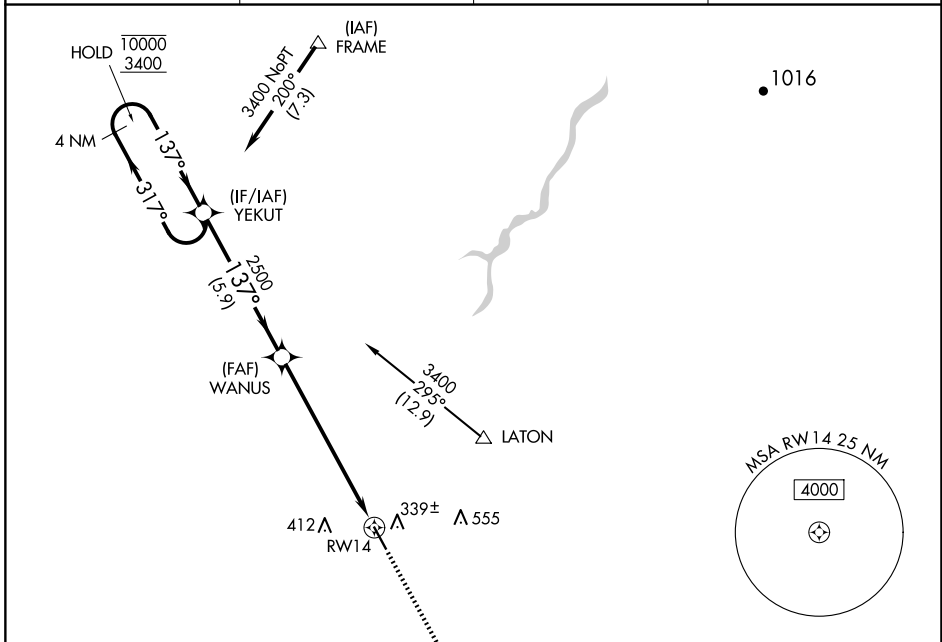

APP CRS 137°	Rwy Idg TDZE Apt Elev	N/A N/A 240
------------------------	-----------------------------	--

RNAV (GPS)-B

HANFORD MUNI (HJO)

RNP APCH. ▼ Circling Rwy 14 NA at night.		MISSED APPROACH: Climb to 3100 direct MAXKA and on track 122° to PIXEY and hold.	
ASOS 134.75	FRESNO APP CON 123.9	CLNC DEL 123.9	UNICOM 122.8 (CTAF) 0

CATEGORY	A	B	C	D
C CIRCLING	760-1	520 (600-1)	760-1½ 520 (600-1½)	NA

SW-2, 15 MAY 2025 to 12 JUN 2025

SW-2, 15 MAY 2025 to 12 JUN 2025