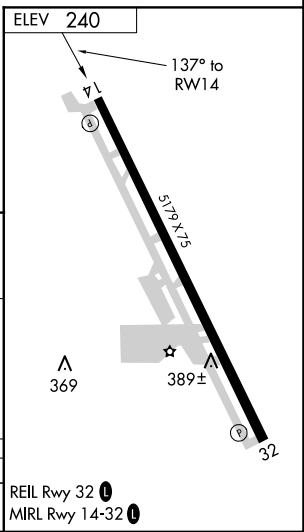

APP CRS 137°	Rwy Idg TDZE Apt Elev	N/A N/A 240
------------------------	-----------------------------	--

RNAV (GPS)-B

HANFORD MUNI (HJO)

RNP APCH. ▼ Circling Rwy 14 NA at night.		MISSED APPROACH: Climb to 3100 direct MAXKA and on track 122° to PIXEY and hold.	
ASOS 134.75	FRESNO APP CON 123.9	CLNC DEL 123.9	UNICOM 122.8 (CTAF) 0

CATEGORY	A	B	C	D
C CIRCLING	760-1	520 (600-1)	760-1½ 520 (600-1½)	NA

SW-2, 15 MAY 2025 to 12 JUN 2025

SW-2, 15 MAY 2025 to 12 JUN 2025