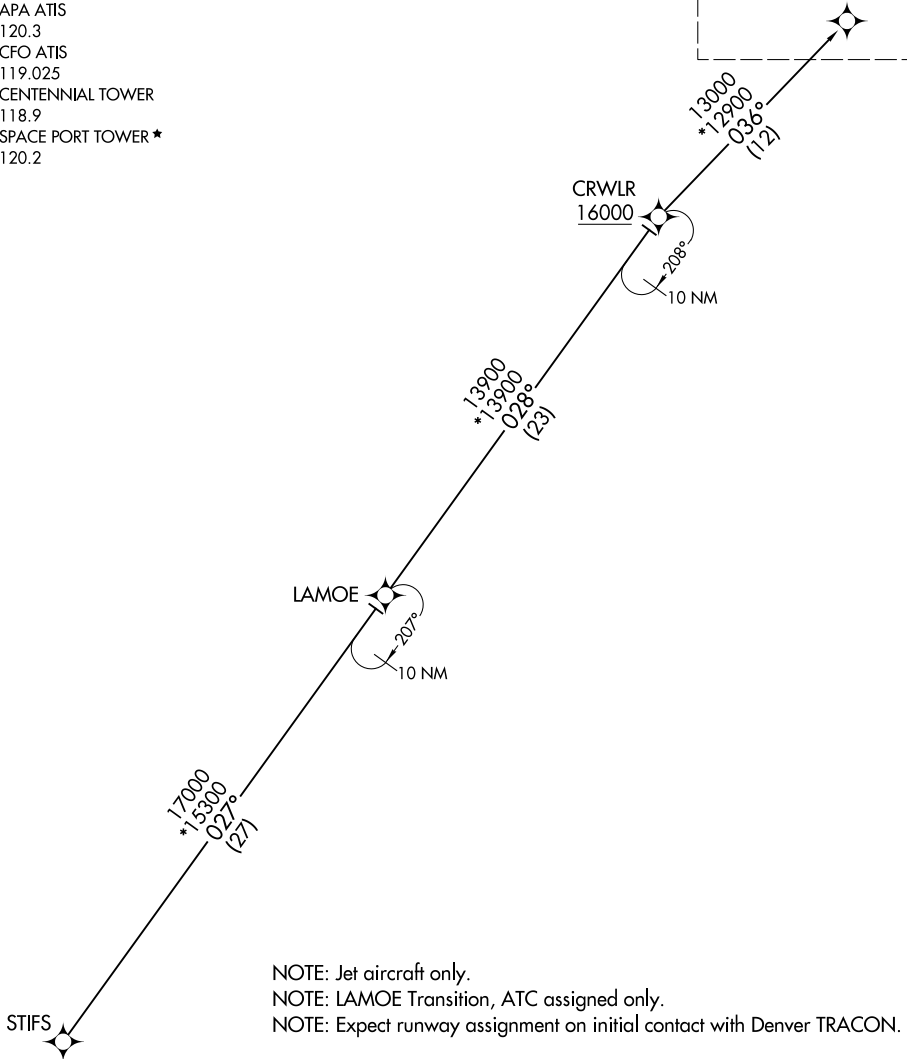

# ZOMBZ SIX ARRIVAL (RNAV) Transition Routes

DENVER, COLORADO

DENVER CENTER  
 133.4 377.175  
 DENVER APP CON  
 128.45 251.075  
 APA ATIS  
 120.3  
 CFO ATIS  
 119.025  
 CENTENNIAL TOWER  
 118.9  
 SPACE PORT TOWER ★  
 120.2

RNAV 1 - DME/DME IRU or GPS.
RADAR required.

See following page for arrival routes

<u>ZOMBZ</u>	
15000	250K

NOTE: Jet aircraft only.  
 NOTE: LAMOE Transition, ATC assigned only.  
 NOTE: Expect runway assignment on initial contact with Denver TRACON.

NOTE: Chart not to scale.

LAMOE TRANSITION (LAMOE.ZOMBZ6)  
STIFS TRANSITION (STIFS.ZOMBZ6)

(CONTINUED ON FOLLOWING PAGE)

SW-1, 15 MAY 2025 to 12 JUN 2025

SW-1, 15 MAY 2025 to 12 JUN 2025

# ZOMBZ SIX ARRIVAL (RNAV) Transition Routes

DENVER, COLORADO

(ZOMBZ.ZOMBZ6) 17APR25