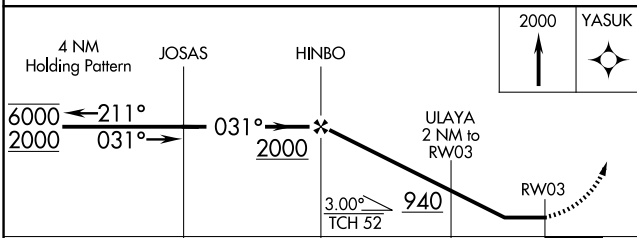

RNAV (GPS) RWY 3

MONTICELLO MUNI/ELLIS FLD (L.L.Q)

APP CRS	Rwy Idg	5020
031°	TDZE	268
	Apt Elev	268

RNP APCH - GPS.

⚠ Rwy 3 helicopter visibility reduction below 3/4 SM NA.

MISSED APPROACH: Climb to 2000 direct YASUK and hold.

ASOS 133.325	MEMPHIS CENTER 135.875 269.35	UNICOM 122.8 (CTAF) 1
------------------------	---	--

CATEGORY	A	B	C	D
LNVA MDA	820-1	552 (600-1)	820-1½ 552 (600-1½)	NA
C CIRCLING	820-1	552 (600-1)	980-2 712 (800-2)	NA