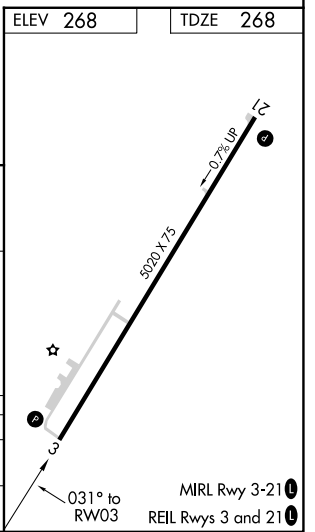

RNAV (GPS) RWY 3

MONTICELLO MUNI/ELLIS FLD (L.L.Q)

APP CRS	Rwy Idg	5020
031°	TDZE	268
	Apt Elev	268

RNP APCH - GPS.

⚠ Rwy 3 helicopter visibility reduction below 3/4 SM NA.

MISSED APPROACH: Climb to 2000 direct YASUK and hold.

ASOS 133.325	MEMPHIS CENTER 135.875 269.35	UNICOM 122.8 (CTAF) 1
------------------------	---	--

CATEGORY	A	B	C	D
LNVA MDA	820-1	552 (600-1)	820-1½ 552 (600-1½)	NA
C CIRCLING	820-1	552 (600-1)	980-2 712 (800-2)	NA