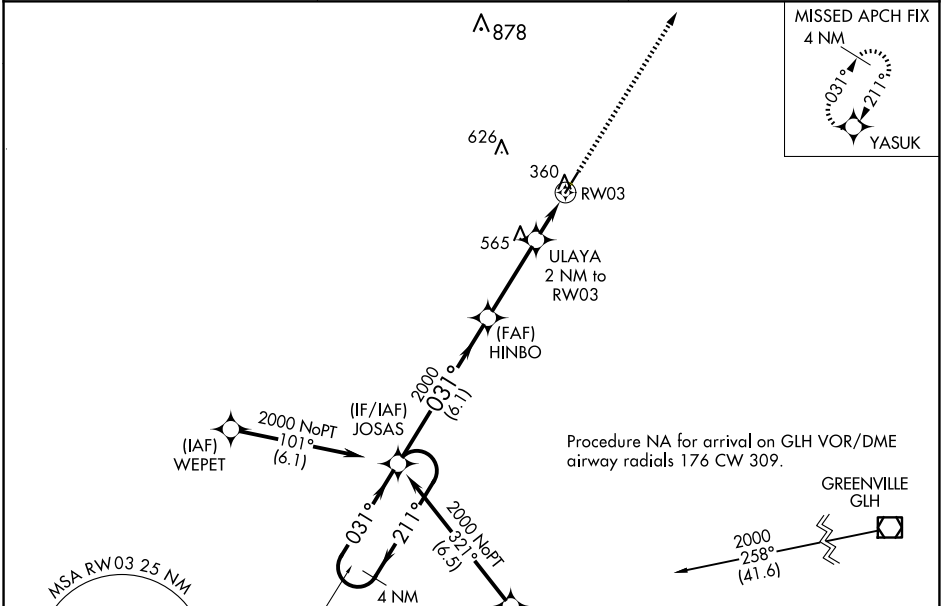

RNAV (GPS) RWY 3

MONTICELLO MUNI/ELLIS FLD (L.L.Q)

APP CRS	Rwy Idg	5020
031°	TDZE	268
	Apt Elev	268

RNP APCH - GPS.

⚠ Rwy 3 helicopter visibility reduction below 3/4 SM NA.

MISSED APPROACH: Climb to 2000 direct YASUK and hold.

ASOS 133.325	MEMPHIS CENTER 135.875 269.35	UNICOM 122.8 (CTAF) 1
------------------------	---	--

CATEGORY	A	B	C	D
LNVA MDA	820-1	552 (600-1)	820-1½ 552 (600-1½)	NA
C CIRCLING	820-1	552 (600-1)	980-2 712 (800-2)	NA

SC-1, 15 MAY 2025 to 12 JUN 2025

SC-1, 15 MAY 2025 to 12 JUN 2025