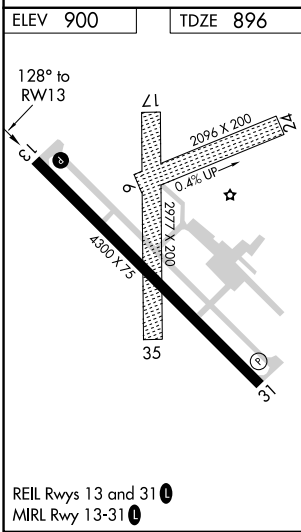

CATEGORY	A	B	C	D
LPV DA	1146-1	250 (300-1)		NA
LNAV/VNAV DA	1210-1	314 (400-1)		NA
LNAV MDA	1360-1	464 (500-1)	1360-1¼ 464 (500-1¼)	NA
CIRCLING	1360-1	460 (500-1)	1480-1½ 580 (600-1½)	NA