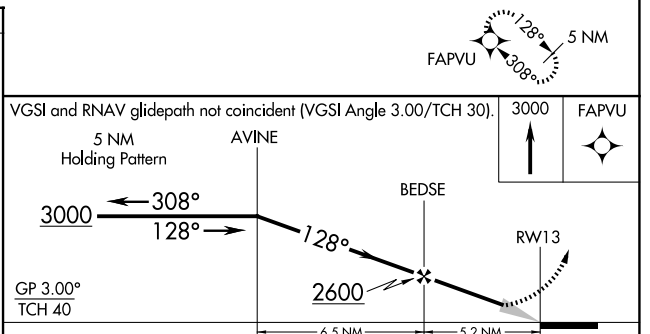

CATEGORY	A	B	C	D
LPV DA	1146-1	250 (300-1)		NA
LNAV/VNAV DA	1210-1	314 (400-1)		NA
LNAV MDA	1360-1	464 (500-1)	1360-1¼ 464 (500-1¼)	NA
CIRCLING	1360-1	460 (500-1)	1480-1½ 580 (600-1½)	NA