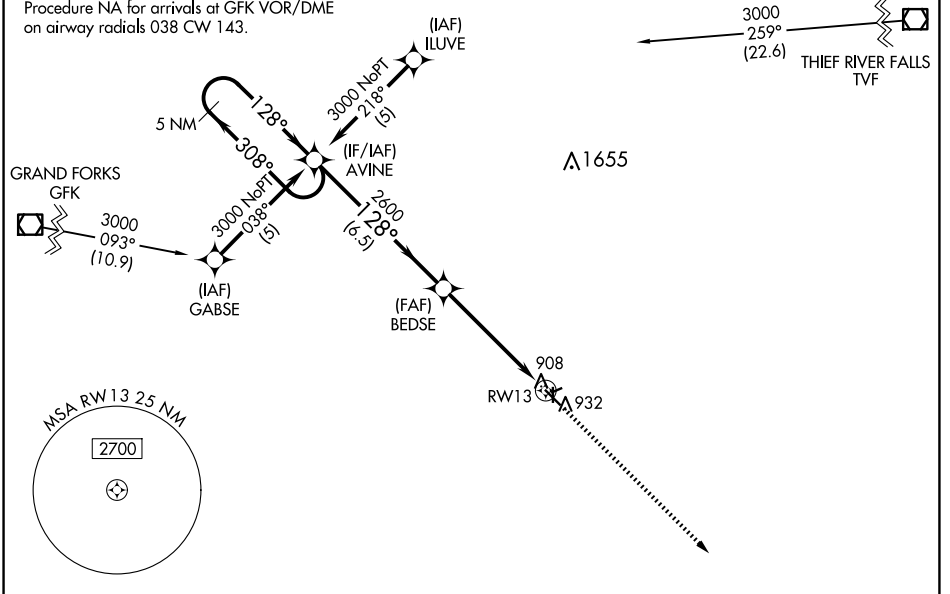

WAAS CH 72704 W13A	APP CRS 128°	Rwy ldg 4300 TDZE 896 Apt Elev 900
--	------------------------	---

RNAV (GPS) RWY 13

CROOKSTON MUNI/KIRKWOOD FLD (CKN)

RNP APCH.

▼ Baro-VNAV NA when using Grand Forks altimeter setting. For uncompensated Baro-VNAV systems, LNAV/VNAV NA below -16°C (4°F) or above 54°C (130°F). When local altimeter setting not received, use Grand Forks altimeter setting and increase LPV DA to 1208 feet and LNAV/VNAV DA to 1272 feet; increase all MDA's 80 feet and Circling Cat C visibility ¼ SM. Circling Rwy's 6, 24, 17, 35 NA at night.

MISSED APPROACH: Climb to 3000 direct FAPVU and hold.

AWOS-3 126.425	GRAND FORKS APP CON ★ 118.1 318.1	UNICOM 122.7 (CTAF) ①
--------------------------	---	---------------------------------

NC-1, 15 MAY 2025 to 12 JUN 2025

NC-1, 15 MAY 2025 to 12 JUN 2025

CATEGORY	A	B	C	D
LPV DA	1146-1	250 (300-1)		NA
LNAV/VNAV DA	1210-1	314 (400-1)		NA
LNAV MDA	1360-1	464 (500-1)	1360-1¼ 464 (500-1¼)	NA
CIRCLING	1360-1	460 (500-1)	1480-1½ 580 (600-1½)	NA