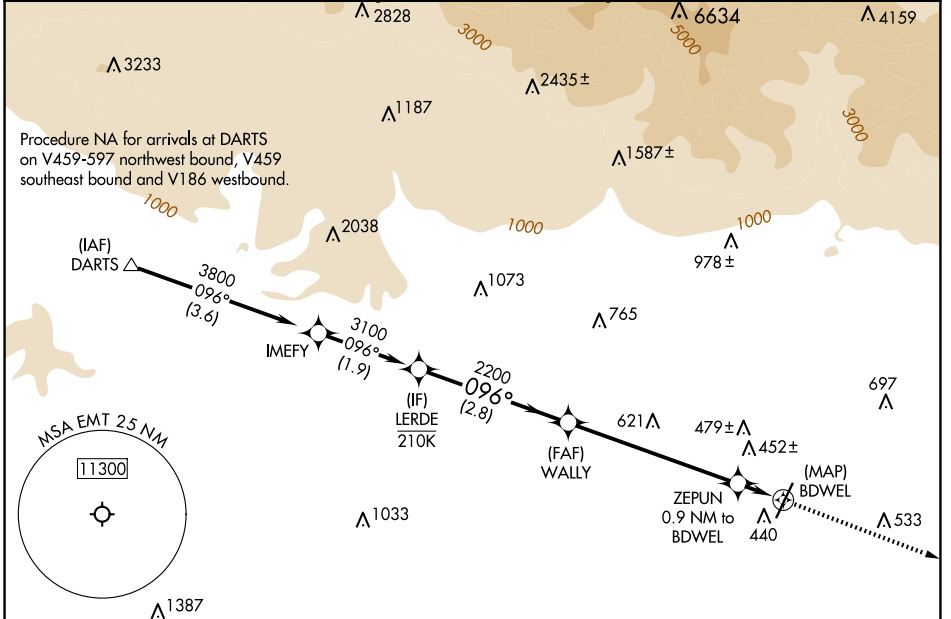

APP CRS	Rwy Idg	N/A
096°	TDZE	N/A
	Apt Elev	296

RNAV (GPS)-B

SAN GABRIEL VALLEY (EMT)

RNP APCH-GPS.

⚠ Circling Rwy 1 NA at night. Rwy 1, 19 helicopter visibility reduction below 1 SM NA.

MISSED APPROACH: Climb to 4000 direct ADAMM and on track 098° to PDZ VORTAC and hold.

SW-3, 15 MAY 2025 to 12 JUN 2025

SW-3, 15 MAY 2025 to 12 JUN 2025

CATEGORY	A	B	C	D
CIRCLING	820-1 524 (600-1)	960-1 664 (700-1)	1140-2½ 844 (900-2½)	1300-3 1004 (1100-3)