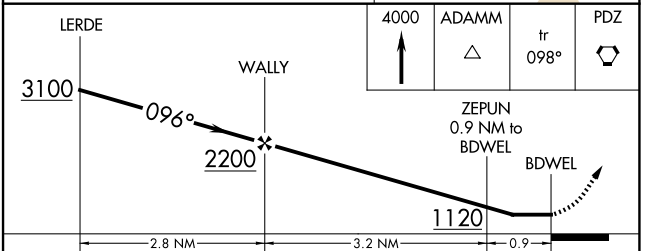

APP CRS	Rwy Idg	N/A
096°	TDZE	N/A
	Apt Elev	296

RNAV (GPS)-B

SAN GABRIEL VALLEY (EMT)

RNP APCH-GPS.

⚠ Circling Rwy 1 NA at night. Rwy 1, 19 helicopter visibility reduction below 1 SM NA.

MISSED APPROACH: Climb to 4000 direct ADAMM and on track 098° to PDZ VORTAC and hold.

SW-3, 15 MAY 2025 to 12 JUN 2025

SW-3, 15 MAY 2025 to 12 JUN 2025

CATEGORY	A	B	C	D
CIRCLING	820-1 524 (600-1)	960-1 664 (700-1)	1140-2½ 844 (900-2½)	1300-3 1004 (1100-3)