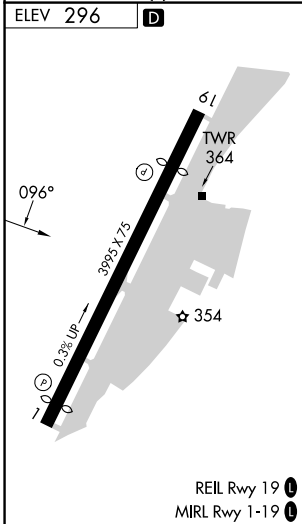

APP CRS	Rwy Idg	N/A
096°	TDZE	N/A
	Apt Elev	296

RNAV (GPS)-B

SAN GABRIEL VALLEY (EMT)

RNP APCH-GPS.

⚠ Circling Rwy 1 NA at night. Rwy 1, 19 helicopter visibility reduction below 1 SM NA.

MISSED APPROACH: Climb to 4000 direct ADAMM and on track 098° to PDZ VORTAC and hold.

SW-3, 15 MAY 2025 to 12 JUN 2025

SW-3, 15 MAY 2025 to 12 JUN 2025

CATEGORY	A	B	C	D
CIRCLING	820-1 524 (600-1)	960-1 664 (700-1)	1140-2½ 844 (900-2½)	1300-3 1004 (1100-3)