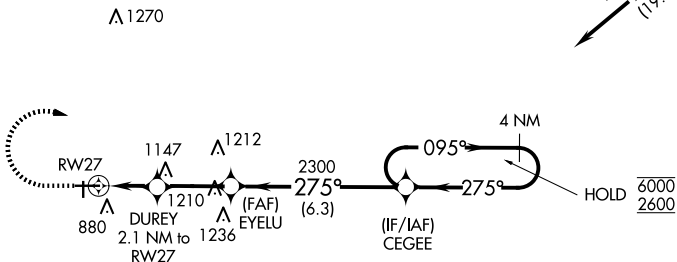

WAAS CH 58028 W27A	APP CRS 275°	Rwy Idg TDZE Apt Elev	5004 753 754
--	------------------------	-----------------------------	---

RNAV (GPS) RWY 27

GRATIOT COMMUNITY (AMN)

RNP APCH.	MISSED APPROACH: Climb to 1900 then climbing right turn 2600 direct CEGEE and hold.	
AWOS-3P 124.175	GREAT LAKES APP CON* 126.45 235.625	UNICOM 122.8 (CTAF) 0

Procedure NA for arrival on MBS
VOR/DME airway radials 238 CW 320.

△ 1270 △ 1212 △ 1263 △ 1272 △ 1850

ELEV 754	TDZE 753
----------	----------

CATEGORY	A	B	C	D
LPV DA		1003-1	250 (300-1)	
LNAV/VNAV DA		1036-1	283 (300-1)	
LNAV MDA	1160-1	407 (500-1)	1160-1 1/8	407 (500-1 1/8)