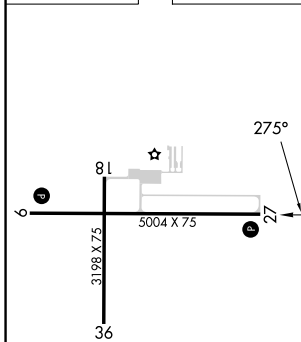

WAAS CH 58028 W27A	APP CRS 275°	Rwy Idg TDZE Apt Elev	5004 753 754
--	------------------------	-----------------------------	---

RNAV (GPS) RWY 27

GRATIOT COMMUNITY (AMN)

RNP APCH.	MISSED APPROACH: Climb to 1900 then climbing right turn 2600 direct CEGEE and hold.	
AWOS-3P 124.175	GREAT LAKES APP CON* 126.45 235.625	UNICOM 122.8 (CTAF) 0

Procedure NA for arrival on MBS
VOR/DME airway radials 238 CW 320.

△ 1270 △ 1212 △ 1263 △ 1272 △ 1850

ELEV 754	TDZE 753
----------	----------

CATEGORY	A	B	C	D
LPV DA		1003-1	250 (300-1)	
LNAV/VNAV DA		1036-1	283 (300-1)	
LNAV MDA	1160-1	407 (500-1)	1160-1 1/8	407 (500-1 1/8)