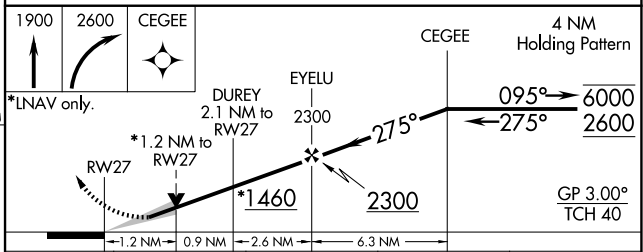

WAAS CH 58028 W27A	APP CRS 275°	Rwy Idg TDZE Apt Elev	5004 753 754
--	------------------------	-----------------------------	---

RNAV (GPS) RWY 27

GRATIOT COMMUNITY (AMN)

RNP APCH.	MISSED APPROACH: Climb to 1900 then climbing right turn 2600 direct CEGEE and hold.	
AWOS-3P 124.175	GREAT LAKES APP CON* 126.45 235.625	UNICOM 122.8 (CTAF) 0

Procedure NA for arrival on MBS
VOR/DME airway radials 238 CW 320.

△ 1270 △ 1212 △ 1263 △ 1272 △ 1850

ELEV 754	TDZE 753
----------	----------

CATEGORY	A	B	C	D
LPV DA		1003-1	250 (300-1)	
LNAV/VNAV DA		1036-1	283 (300-1)	
LNAV MDA	1160-1	407 (500-1)	1160-1 1/8	407 (500-1 1/8)