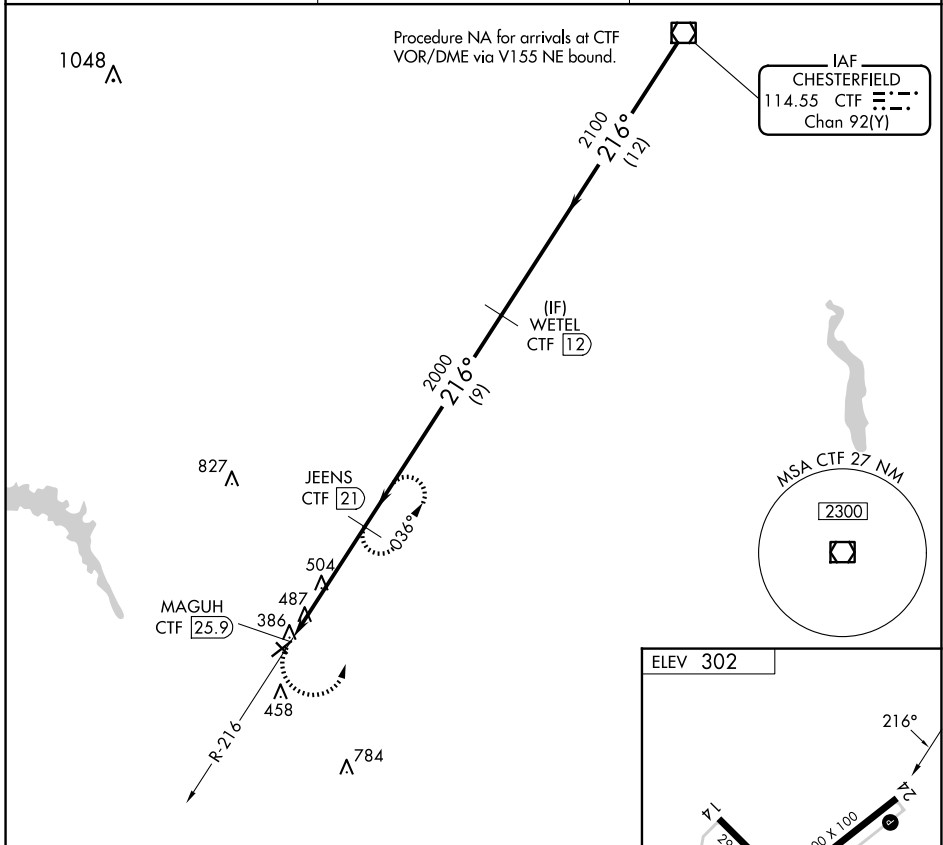

VOR/DME CTF 114.55 Chan 92(Y)	APP CRS 216°	Rwy Idg TDZE N/A Apt Elev N/A 302
---	------------------------	--

VOR/DME-A

WOODWARD FLD (CDN)

NA When local altimeter setting not received, use Columbia altimeter setting and increase all MDAs 100 feet and Circling visibility Cats C/D ¼ SM.

MISSED APPROACH: Climbing left turn to 2000 via CTF VOR/DME R-216 to JEENS/21 DME and hold.

AWOS-3PT 119.975	SHAW APP CON ★ 125.4 318.1	UNICOM 123.0 (CTAF) 0
----------------------------	--------------------------------------	---------------------------------

CATEGORY	A	B	C	D
CIRCLING	840-1 538 (600-1)	840-1¼ 538 (600-1¼)	840-1½ 538 (600-1½)	900-2 598 (600-2)

MIRL Rwy 6-24 0
REIL Rwys 6 and 24 0

SE-2, 15 MAY 2025 to 12 JUN 2025

SE-2, 15 MAY 2025 to 12 JUN 2025