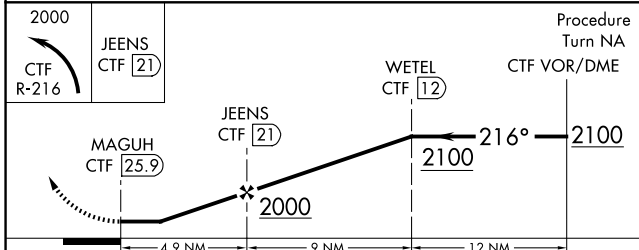

VOR/DME CTF 114.55 Chan 92(Y)	APP CRS 216°	Rwy Idg TDZE N/A Apt Elev N/A 302
---	------------------------	--

VOR/DME-A

WOODWARD FLD (CDN)

NA When local altimeter setting not received, use Columbia altimeter setting and increase all MDAs 100 feet and Circling visibility Cats C/D ¼ SM.

MISSED APPROACH: Climbing left turn to 2000 via CTF VOR/DME R-216 to JEENS/21 DME and hold.

AWOS-3PT 119.975	SHAW APP CON ★ 125.4 318.1	UNICOM 123.0 (CTAF) 0
----------------------------	--------------------------------------	---------------------------------

CATEGORY	A	B	C	D
CIRCLING	840-1 538 (600-1)	840-1¼ 538 (600-1¼)	840-1½ 538 (600-1½)	900-2 598 (600-2)

MIRL Rwy 6-24 0
REIL Rwys 6 and 24 0

SE-2, 15 MAY 2025 to 12 JUN 2025

SE-2, 15 MAY 2025 to 12 JUN 2025