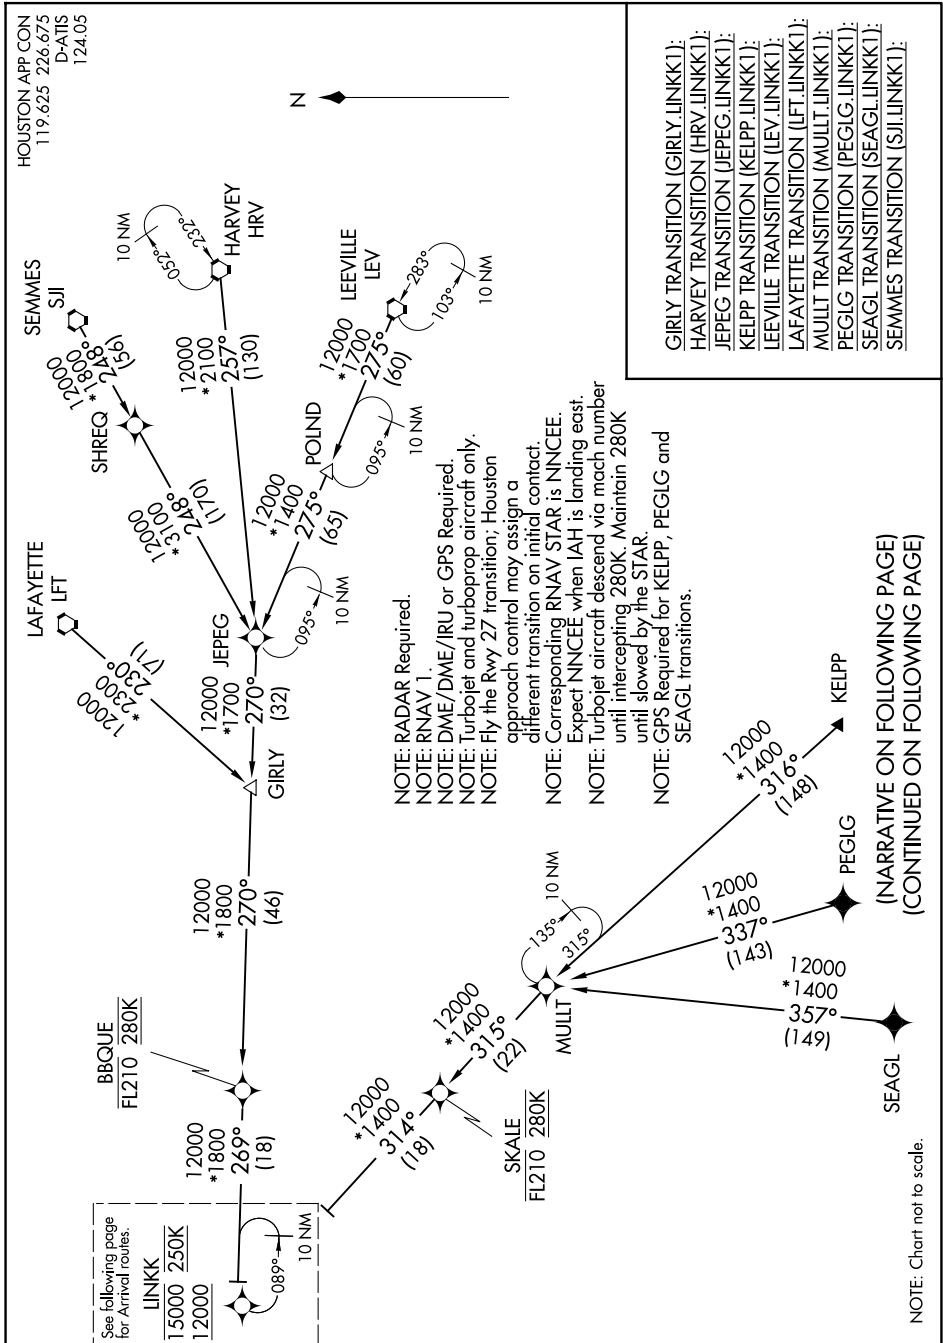

LINKK ONE ARRIVAL (RNAV) Transition Routes

SC-5, 15 MAY 2025 to 12 JUN 2025

LINKK ONE ARRIVAL (RNAV) Transition Routes

(NARRATIVE ON FOLLOWING PAGE)
(CONTINUED ON FOLLOWING PAGE)

SC-5, 15 MAY 2025 to 12 JUN 2025