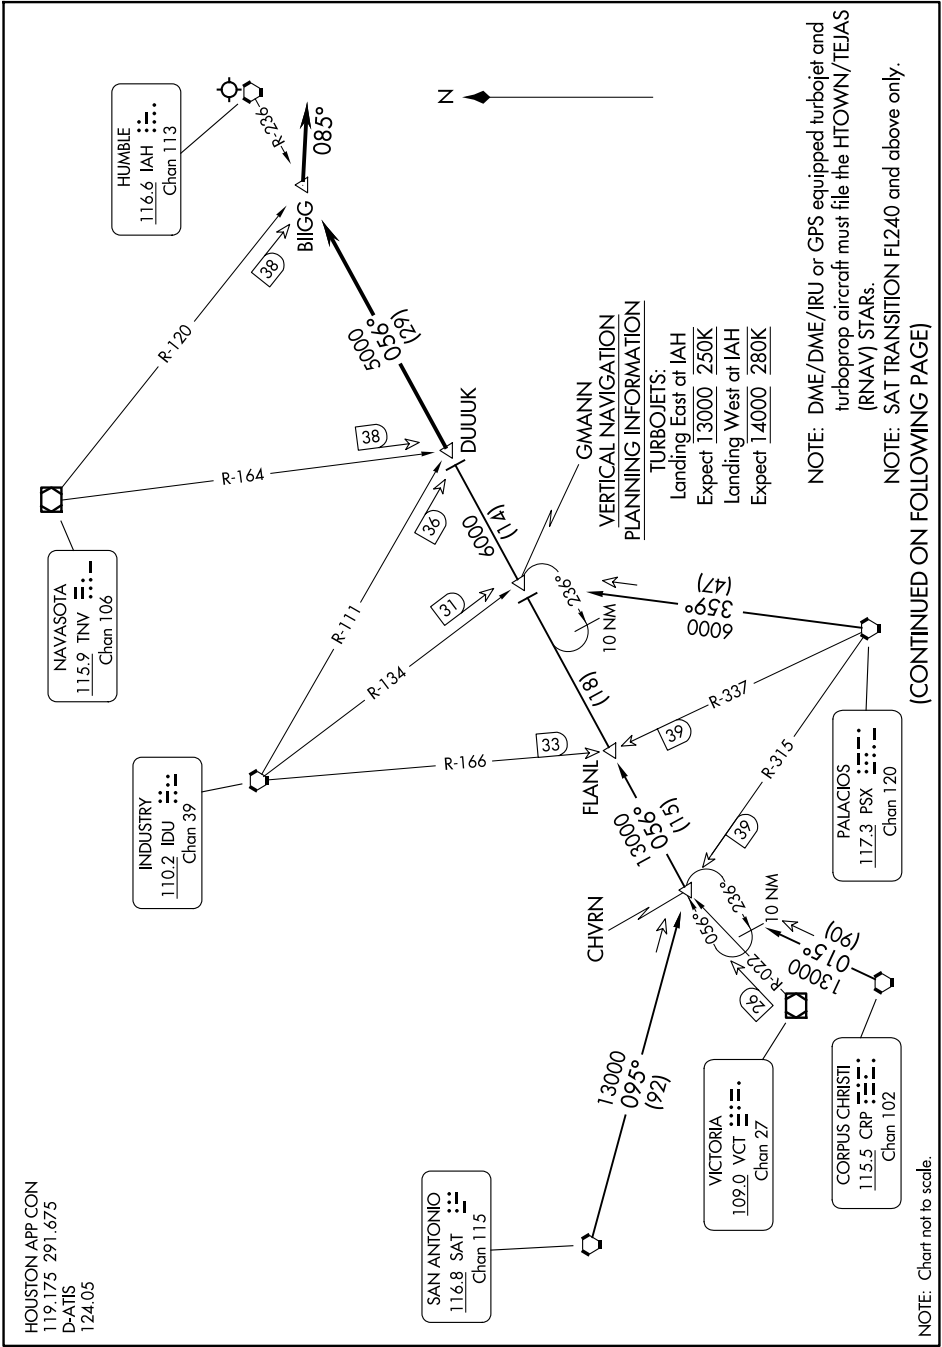

# DUUUK THREE ARRIVAL

SC-5, 15 MAY 2025 to 12 JUN 2025

NOTE: Chart not to scale.

(CONTINUED ON FOLLOWING PAGE)

SC-5, 15 MAY 2025 to 12 JUN 2025

# DUUUK THREE ARRIVAL