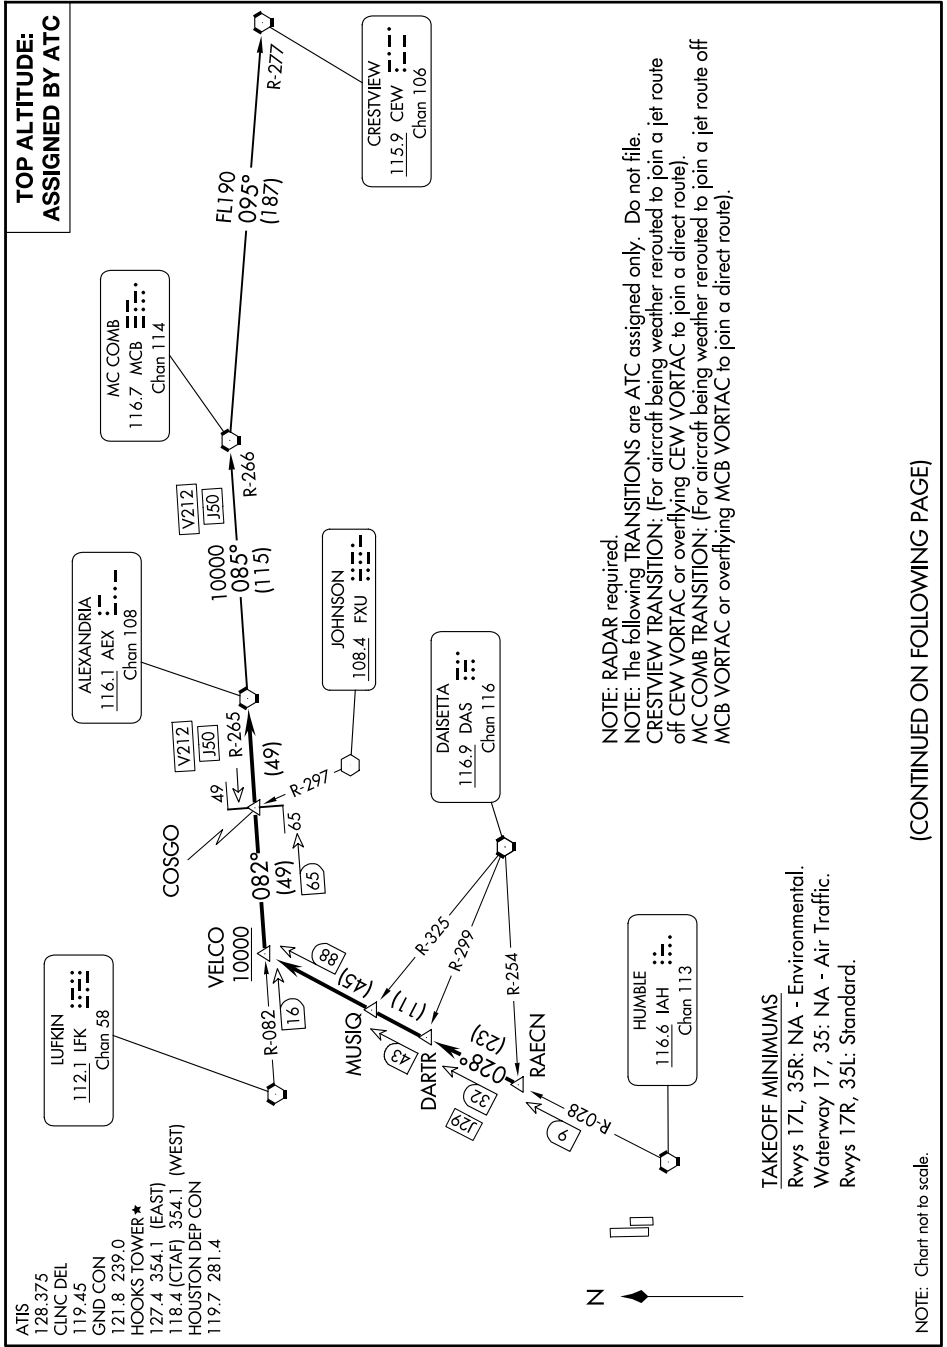

ALEXANDRIA THREE DEPARTURE

SC-5, 15 MAY 2025 to 12 JUN 2025

ALEXANDRIA THREE DEPARTURE

NOTE: RADAR required.
NOTE: The following TRANSITIONS are ATC assigned only. Do not file.
CRESTVIEW TRANSITION: (For aircraft being weather routed to join a jet route off CEW VORTAC or overflying CEW VORTAC to join a direct route).
MC COMB TRANSITION: (For aircraft being weather routed to join a jet route off MCB VORTAC or overflying MCB VORTAC to join a direct route).

(CONTINUED ON FOLLOWING PAGE)

SC-5, 15 MAY 2025 to 12 JUN 2025

NOTE: Chart not to scale.