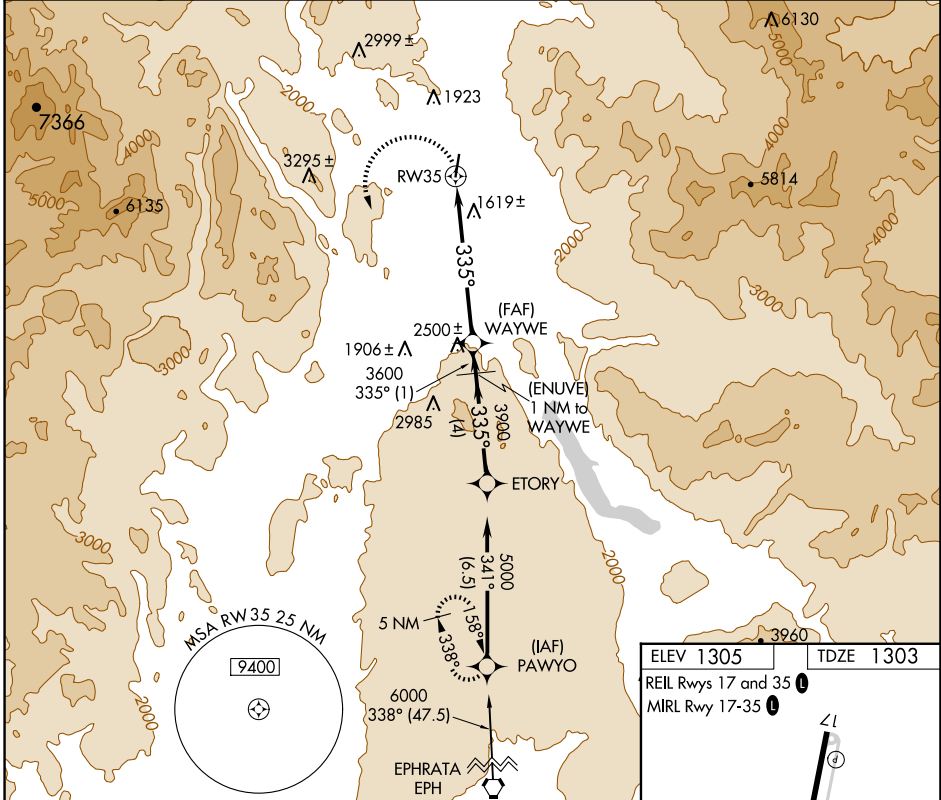

APP CRS 335°	Rwy Idg 4667
	TDZE 1303
	Apt Elev 1305

GPS RWY 35

OMAK (OMK)

NA -15°C	Circling NA east of Rwy 17-35.	MISSED APPROACH: Climbing left turn to 5000 direct PAWYO WP and hold.
-------------	--------------------------------	---

ASOS 118.325	SEATTLE CENTER 126.1 291.6	UNICOM 122.8 (CTAF) 0
------------------------	--------------------------------------	---------------------------------

NW-1, 15 MAY 2025 to 12 JUN 2025

NW-1, 15 MAY 2025 to 12 JUN 2025

ELEV 1305	TDZE 1303
REL Rwy 17 and 35	
MIRL Rwy 17-35	