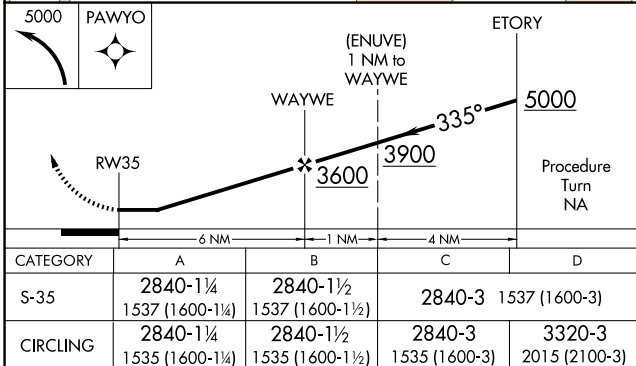

APP CRS 335°	Rwy Idg 4667
	TDZE 1303
	Apt Elev 1305

GPS RWY 35

OMAK (OMK)

NA -15°C	Circling NA east of Rwy 17-35.	MISSED APPROACH: Climbing left turn to 5000 direct PAWYO WP and hold.
-------------	--------------------------------	---

ASOS 118.325	SEATTLE CENTER 126.1 291.6	UNICOM 122.8 (CTAF) 0
------------------------	--------------------------------------	---------------------------------

NW-1, 15 MAY 2025 to 12 JUN 2025

NW-1, 15 MAY 2025 to 12 JUN 2025