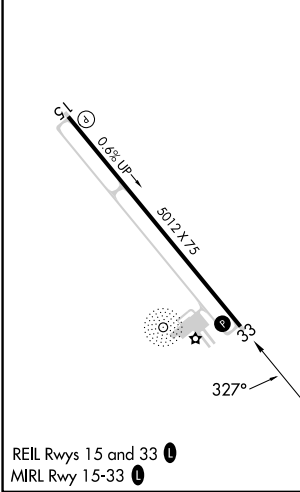

MISSED APPROACH: Climb to 1000, then climbing right turn to 2300 direct MOYEE and hold.

AWOS-3 119.125	JACKSONVILLE CENTER 127.575 269.025	UNICOM 122.8 (CTAF) 0
--------------------------	---	---------------------------------

SE-4, 15 MAY 2025 to 12 JUN 2025

SE-4, 15 MAY 2025 to 12 JUN 2025

ELEV 255	TDZE 255
----------	----------

CATEGORY	A	B	C	D
LNAV MDA	620-1 365 (400-1)			
CIRCLING	720-1	465 (500-1)	820-1½ 565 (600-1½)	1000-2¼ 745 (800-2¼)