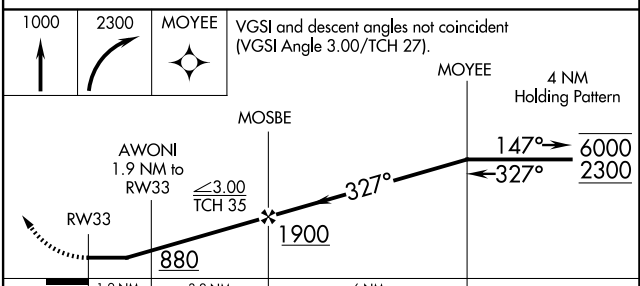

RNAV (GPS) RWY 33

HAZLEHURST (AZE)

APP CRS	Rwy Idg	5012
327°	TDZE	255
	Apt Elev	255

RNP APCH - GPS.

▼ Straight-in Rwy 33 NA at night, Circling Rwy 33 NA at night.
 ▲ Rwy 33 helicopter visibility reduction below 1 SM NA.

MISSED APPROACH: Climb to 1000, then climbing right turn to 2300 direct MOYEE and hold.

AWOS-3 119.125	JACKSONVILLE CENTER 127.575 269.025	UNICOM 122.8 (CTAF) 0
--------------------------	---	---------------------------------

SE-4, 15 MAY 2025 to 12 JUN 2025

SE-4, 15 MAY 2025 to 12 JUN 2025

ELEV 255	TDZE 255
----------	----------

CATEGORY	A	B	C	D
LNAV MDA	620-1 365 (400-1)			
CIRCLING	720-1	465 (500-1)	820-1½ 565 (600-1½)	1000-2¼ 745 (800-2¼)