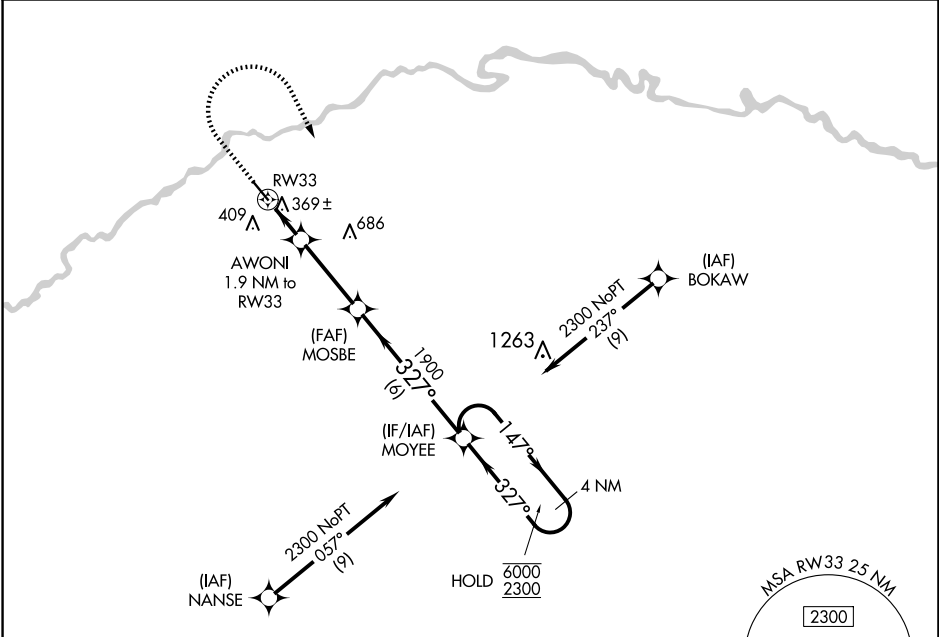

RNAV (GPS) RWY 33

HAZLEHURST (AZE)

APP CRS	Rwy Idg	5012
327°	TDZE	255
	Apt Elev	255

RNP APCH - GPS.

▼ Straight-in Rwy 33 NA at night, Circling Rwy 33 NA at night.
 ▲ Rwy 33 helicopter visibility reduction below 1 SM NA.

MISSED APPROACH: Climb to 1000, then climbing right turn to 2300 direct MOYEE and hold.

AWOS-3 119.125	JACKSONVILLE CENTER 127.575 269.025	UNICOM 122.8 (CTAF) 0
--------------------------	---	---------------------------------

SE-4, 15 MAY 2025 to 12 JUN 2025

SE-4, 15 MAY 2025 to 12 JUN 2025

ELEV 255	TDZE 255
----------	----------

CATEGORY	A	B	C	D
LNAV MDA	620-1 365 (400-1)			
CIRCLING	720-1	465 (500-1)	820-1½ 565 (600-1½)	1000-2¼ 745 (800-2¼)