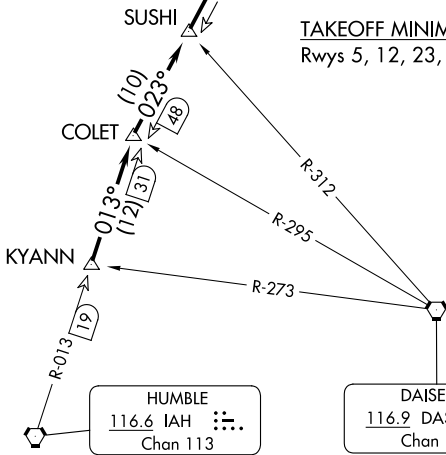

(LFK3.LFK) 24137

AL-5433 (FAA)

LA PORTE MUNI (T41)
LA PORTE, TEXAS

LUFKIN THREE DEPARTURE

CLNC DEL
125.6
CTAF
122.7
HOUSTON DEP CON
134.45 284.0

**TOP ALTITUDE:
ASSIGNED BY ATC**

LITTLE ROCK
113.9 LIT
Chan 86

NOTE: RADAR and DME required.
NOTE: For aircraft destined LIT or
overflying LIT or PXV.

LUFKIN
112.1 LFK
Chan 58

TAKEOFF MINIMUMS
Rwys 5, 12, 23, 30: Standard.

SC-5, 15 MAY 2025 to 12 JUN 2025

SC-5, 15 MAY 2025 to 12 JUN 2025

NOTE: Chart not to scale.

(CONTINUED ON FOLLOWING PAGE)

LUFKIN THREE DEPARTURE (LFK3.LFK) 07OCT21

LA PORTE, TEXAS
LA PORTE MUNI (T41)