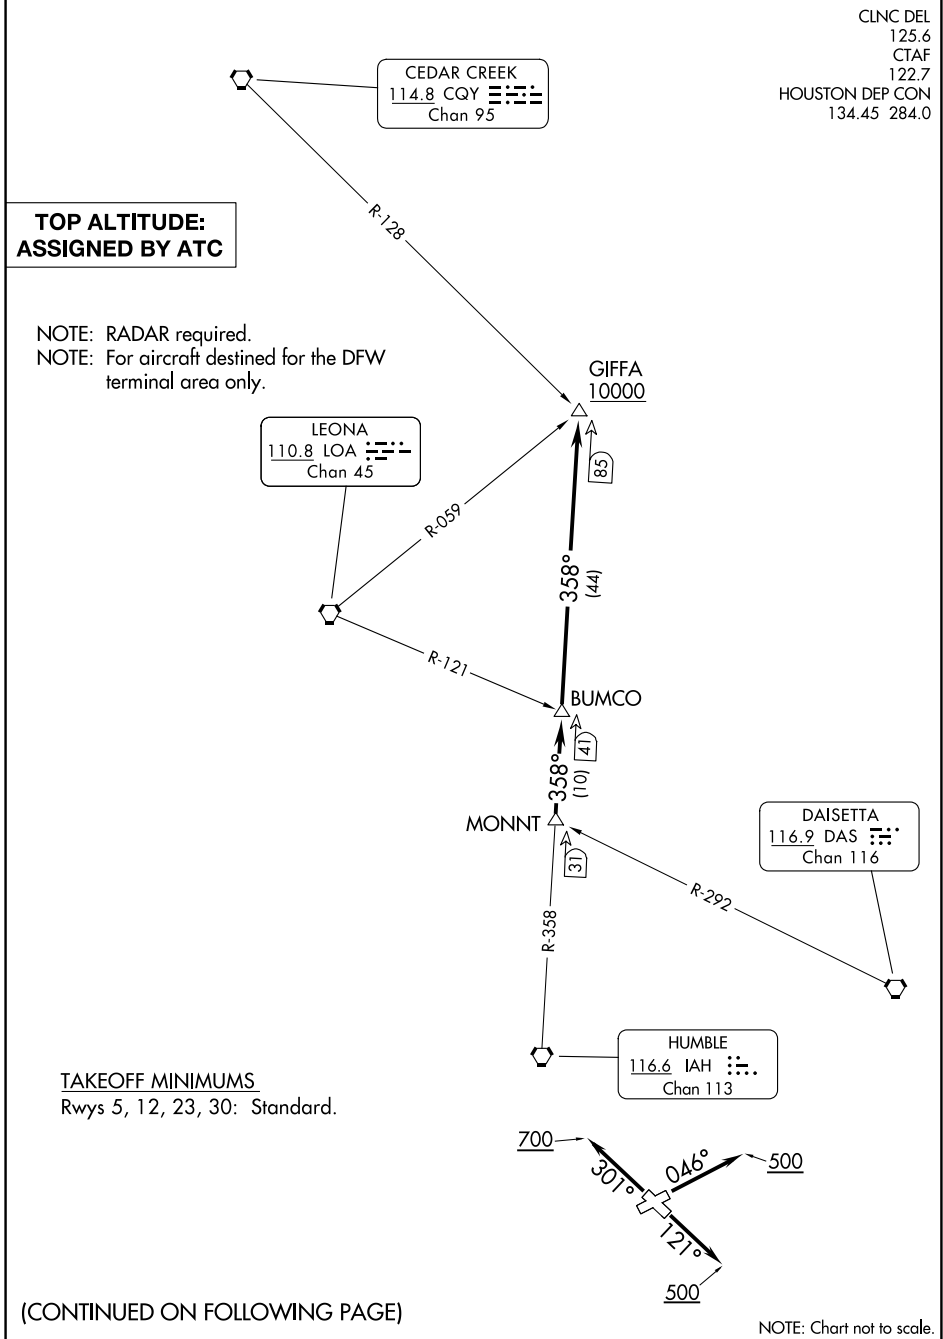

GIFFA ONE DEPARTURE

AL-5433 (FAA)

LA PORTE MUNI (T41)

LA PORTE, TEXAS

CLNC DEL
125.6
CTAF
122.7
HOUSTON DEP CON
134.45 284.0

CEDAR CREEK
114.8 CQY
Chan 95

**TOP ALTITUDE:
ASSIGNED BY ATC**

NOTE: RADAR required.
NOTE: For aircraft destined for the DFW
terminal area only.

LEONA
110.8 LOA
Chan 45

DAISETTA
116.9 DAS
Chan 116

HUMBLE
116.6 IAH
Chan 113

TAKEOFF MINIMUMS

Rwys 5, 12, 23, 30: Standard.

SC-5, 15 MAY 2025 to 12 JUN 2025

SC-5, 15 MAY 2025 to 12 JUN 2025

(CONTINUED ON FOLLOWING PAGE)

NOTE: Chart not to scale.

GIFFA ONE DEPARTURE

LA PORTE, TEXAS

LA PORTE MUNI (T41)