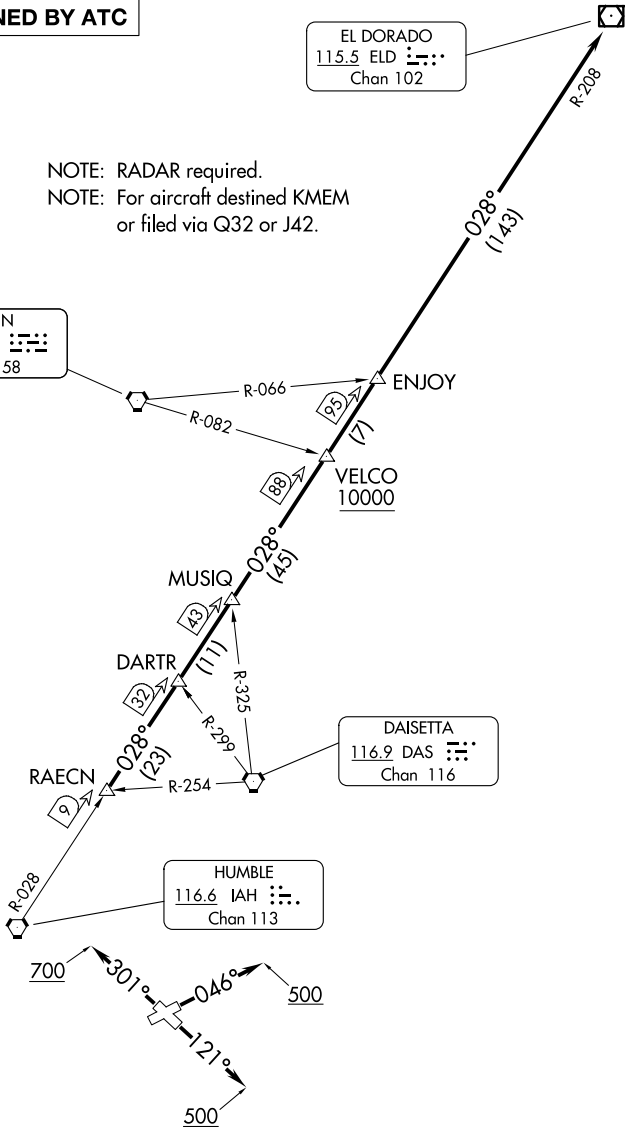

# EL DORADO ONE DEPARTURE

CLNC DEL  
125.6  
CTAF  
122.7  
HOUSTON DEP CON  
134.45 284.0

**TOP ALTITUDE:  
ASSIGNED BY ATC**

EL DORADO  
115.5 ELD :  
Chan 102

NOTE: RADAR required.  
NOTE: For aircraft destined KMEM  
or filed via Q32 or J42.

LUFKIN  
112.1 LFK :  
Chan 58

DAISETTA  
116.9 DAS :  
Chan 116

HUMBLE  
116.6 IAH :  
Chan 113

TAKEOFF MINIMUMS  
Rwys 5, 12, 23, 30: Standard.

NOTE: Chart not to scale.

(CONTINUED ON FOLLOWING PAGE)

SC-5, 15 MAY 2025 to 12 JUN 2025

SC-5, 15 MAY 2025 to 12 JUN 2025