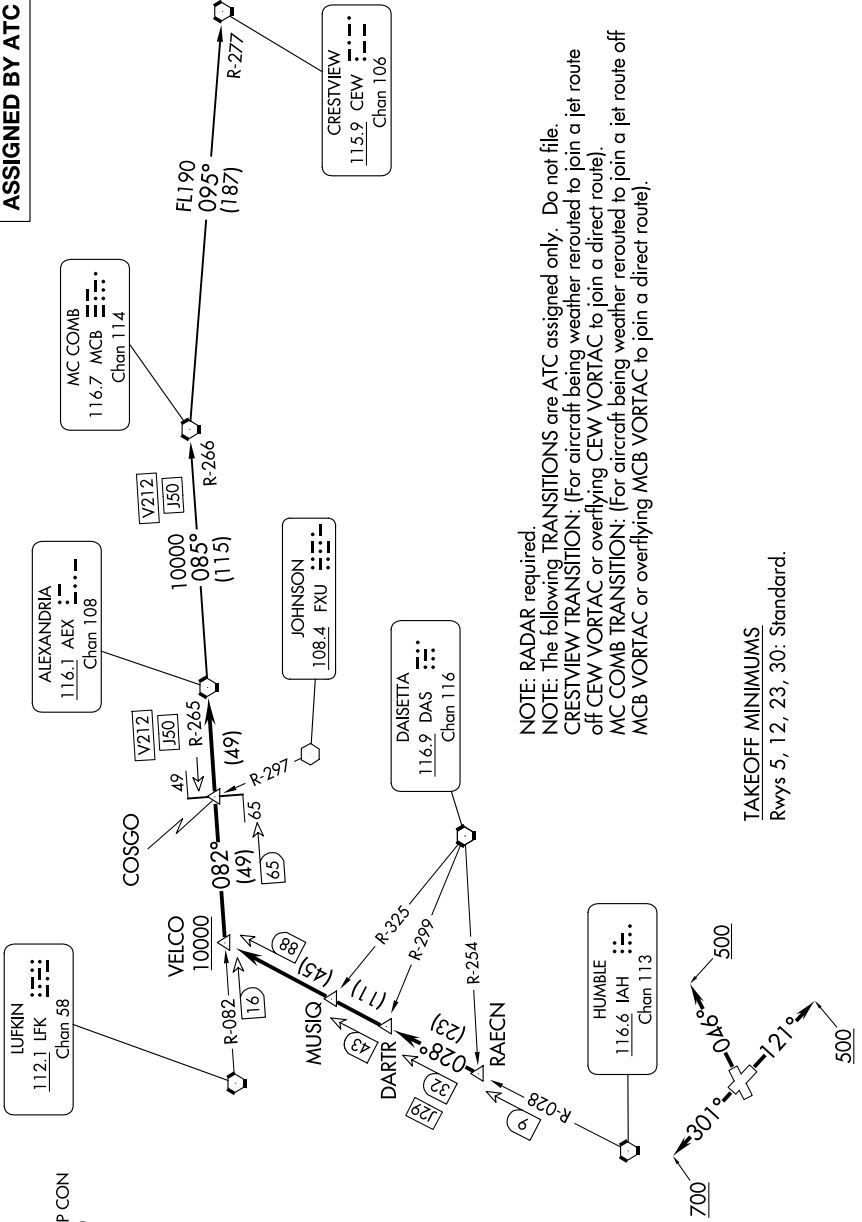

ALEXANDRIA THREE DEPARTURE

SC-5, 15 MAY 2025 to 12 JUN 2025

CINC DEL
125.6
CTAF
122.7
HOUSTON DEP CON
134.45 284.0

**TOP ALTITUDE:
ASSIGNED BY ATC**

NOTE: RADAR required.
NOTE: The following TRANSITIONS are ATC assigned only. Do not file.
CRESTVIEW TRANSITION: (For aircraft being weather rerouted to join a jet route off CEW VORTAC or overflying CEW VORTAC to join a direct route).
MC COMB TRANSITION: (For aircraft being weather rerouted to join a jet route off MCB VORTAC or overflying MCB VORTAC to join a direct route).

TAKEOFF MINIMUMS
 Rwys 5, 12, 23, 30: Standard.

NOTE: Chart not to scale.

(CONTINUED ON FOLLOWING PAGE)

SC-5, 15 MAY 2025 to 12 JUN 2025

ALEXANDRIA THREE DEPARTURE