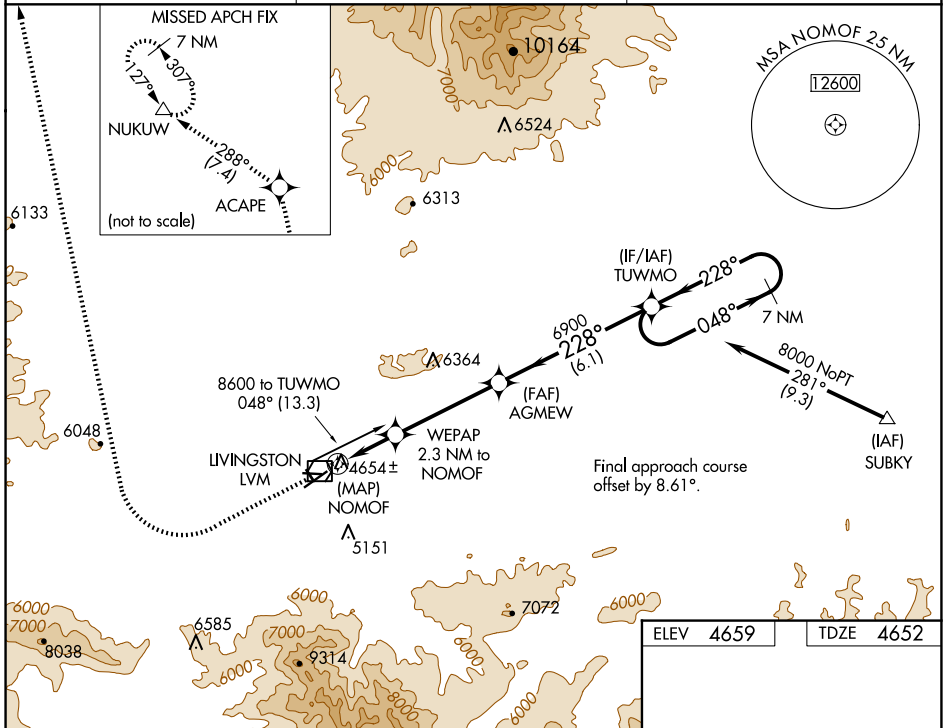

WAAS CH 48824 W22A	APP CRS 228°	Rwy Idg TDZE 4652 Apt Elev 4659	5701 4652 4659
--	------------------------	---	---

RNAV (GPS) RWY 22

MISSION FLD (LVM)

RNP APCH - GPS.		MISSED APPROACH: Climb to 5400 on course 228° then climbing right turn to 10000 direct ACAPE and on track 288° to NUKUW and hold.
<p>Circling NA for Cats C and D southeast of Rwy 4-22. Circling NA to Rwys 8-26 and 13-31.</p>		

ASOS 135.275	BIG SKY APP CON ★ 119.55 235.775	UNICOM 123.0 (CTAF)
------------------------	--	-------------------------------

NW-1, 15 MAY 2025 to 12 JUN 2025

NW-1, 15 MAY 2025 to 12 JUN 2025

ELEV 4659	TDZE 4652
-----------	-----------

CATEGORY	A	B	C	D
LP MDA	5260-1	608 (700-1)	5260-1¾	608 (700-1¾)
LNVA MDA	5360-1	708 (800-1)	5360-2	708 (800-2)
CIRCLING	5360-1 701 (800-1)	5380-1 721 (800-1)	5400-2¼ 741 (800-2¼)	6700-3 2041 (2100-3)

REIL Rwy 22	MIRL Rwy 4-22
-------------	---------------