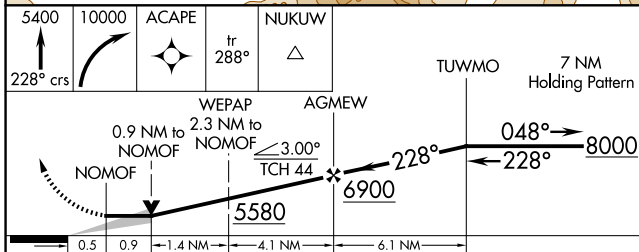

WAAS CH 48824 W22A	APP CRS 228°	Rwy Idg TDZE 4652 Apt Elev 4659	5701 4652 4659
--	------------------------	---	---

RNAV (GPS) RWY 22

MISSION FLD (LVM)

RNP APCH - GPS.		MISSED APPROACH: Climb to 5400 on course 228° then climbing right turn to 10000 direct ACAPE and on track 288° to NUKUW and hold.
<p>Circling NA for Cats C and D southeast of Rwy 4-22. Circling NA to Rwys 8-26 and 13-31.</p>		

ASOS 135.275	BIG SKY APP CON ★ 119.55 235.775	UNICOM 123.0 (CTAF)
------------------------	--	-------------------------------

NW-1, 15 MAY 2025 to 12 JUN 2025

NW-1, 15 MAY 2025 to 12 JUN 2025

ELEV 4659	TDZE 4652
-----------	-----------