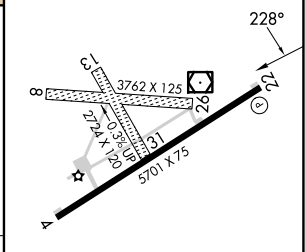

WAAS CH 48824 W22A	APP CRS 228°	Rwy Idg TDZE 4652 Apt Elev 4659	5701 4652 4659
--	------------------------	---	---

RNAV (GPS) RWY 22

MISSION FLD (LVM)

RNP APCH - GPS.		MISSED APPROACH: Climb to 5400 on course 228° then climbing right turn to 10000 direct ACAPE and on track 288° to NUKUW and hold.
<p>Circling NA for Cats C and D southeast of Rwy 4-22. Circling NA to Rwys 8-26 and 13-31.</p>		

ASOS 135.275	BIG SKY APP CON ★ 119.55 235.775	UNICOM 123.0 (CTAF)
------------------------	--	-------------------------------

NW-1, 15 MAY 2025 to 12 JUN 2025

NW-1, 15 MAY 2025 to 12 JUN 2025

ELEV 4659	TDZE 4652
-----------	-----------

CATEGORY	A	B	C	D
LP MDA	5260-1	608 (700-1)	5260-1¾	608 (700-1¾)
LNVA MDA	5360-1	708 (800-1)	5360-2	708 (800-2)
CIRCLING	5360-1 701 (800-1)	5380-1 721 (800-1)	5400-2¼ 741 (800-2¼)	6700-3 2041 (2100-3)

REIL Rwy 22	MIRL Rwy 4-22
-------------	---------------