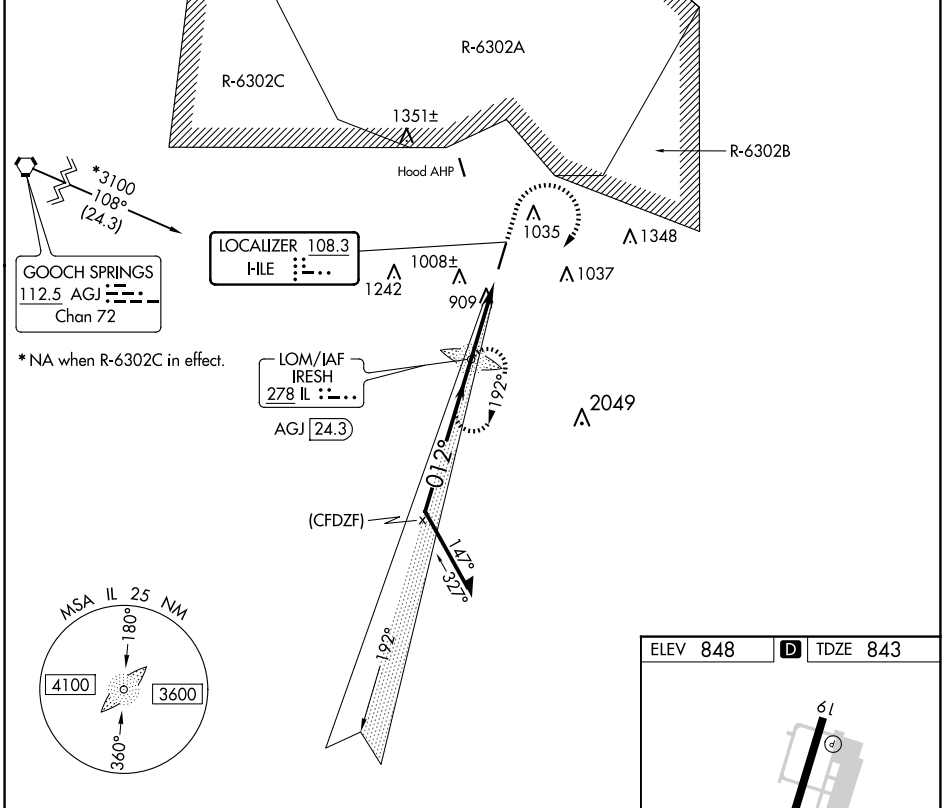

LOC HLE 108.3	APP CRS 012°	Rwy Idg TDZE Apt Elev	4641 843 848
-------------------------	------------------------	-----------------------------	---

LOC RWY 1

SKYLARK FLD (I.L.E.)

ADF required.		MISSED APPROACH: Climb to 1500 then climbing right turn to 3100 direct IRESH LOM and hold, continue climb-in-hold to 3100.
▼ NA	Circling Rwy 19 NA at night.	

AWOS-3PT 128.575	GRAY APP CON 120.075 323.15	CLNC DEL 121.7	UNICOM 122.7 (CTAF) 0
----------------------------	---------------------------------------	--------------------------	---------------------------------

SC-3, 15 MAY 2025 to 12 JUN 2025

SC-3, 15 MAY 2025 to 12 JUN 2025

CATEGORY	A	B	C	D
S-1	1160-1	317 (400-1)		NA
C CIRCLING	1300-1 452 (500-1)	1340-1 492 (500-1)	1440-1½ 592 (600-1½)	NA

ELEV 848	D TDZE 843				
FAF to MAP 3.6 NM					
Knots	60	90	120	150	180
Min:Sec	3:36	2:24	1:48	1:26	1:12