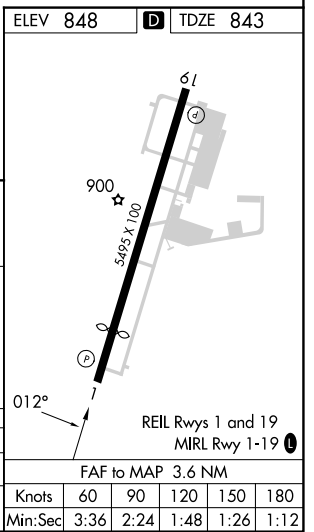

LOC HLE 108.3	APP CRS 012°	Rwy Idg TDZE Apt Elev	4641 843 848
-------------------------	------------------------	-----------------------------	---

LOC RWY 1

SKYLARK FLD (I.L.E.)

ADF required.		MISSED APPROACH: Climb to 1500 then climbing right turn to 3100 direct IRESH LOM and hold, continue climb-in-hold to 3100.
▼ NA	Circling Rwy 19 NA at night.	

SC-3, 15 MAY 2025 to 12 JUN 2025

SC-3, 15 MAY 2025 to 12 JUN 2025

CATEGORY	A	B	C	D
S-1	1160-1	317 (400-1)		NA
C CIRCLING	1300-1 452 (500-1)	1340-1 492 (500-1)	1440-1½ 592 (600-1½)	NA

ELEV 848	D TDZE 843				
FAF to MAP 3.6 NM					
Knots	60	90	120	150	180
Min:Sec	3:36	2:24	1:48	1:26	1:12