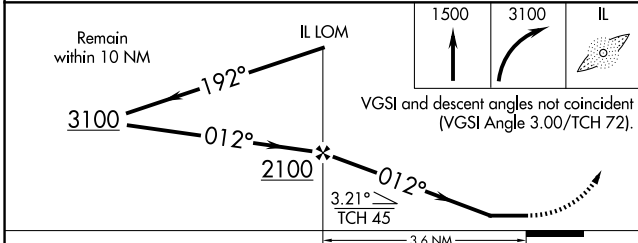

LOC HLE 108.3	APP CRS 012°	Rwy Idg TDZE Apt Elev	4641 843 848
-------------------------	------------------------	-----------------------------	---

LOC RWY 1

SKYLARK FLD (I.L.E.)

ADF required.		MISSED APPROACH: Climb to 1500 then climbing right turn to 3100 direct IRESH LOM and hold, continue climb-in-hold to 3100.
▼ NA	Circling Rwy 19 NA at night.	

SC-3, 15 MAY 2025 to 12 JUN 2025

SC-3, 15 MAY 2025 to 12 JUN 2025

CATEGORY	A	B	C	D
S-1	1160-1	317 (400-1)		NA
C CIRCLING	1300-1 452 (500-1)	1340-1 492 (500-1)	1440-1½ 592 (600-1½)	NA

ELEV 848	D TDZE 843				
FAF to MAP 3.6 NM					
Knots	60	90	120	150	180
Min:Sec	3:36	2:24	1:48	1:26	1:12