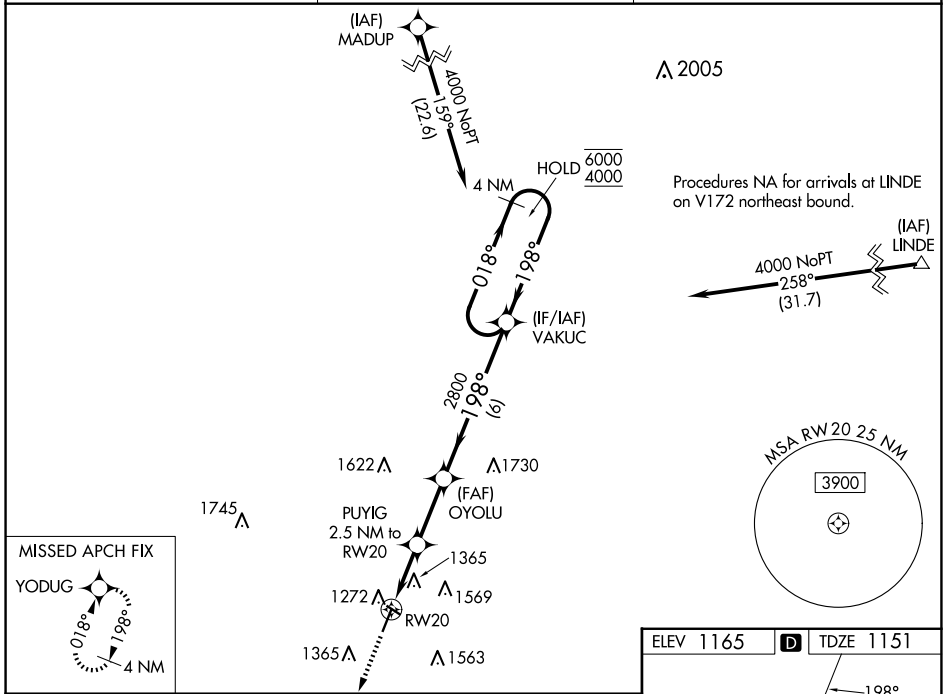

WAAS CH <b>82528</b> <b>W20A</b>	APP CRS <b>198°</b>	Rwy Idg TDZE Apt Elev	<b>5000</b> <b>1151</b> <b>1165</b>
--	------------------------	-----------------------------	---

# RNAV (GPS) RWY 20

ATLANTIC MUNI (AIO)

RNP APCH - GPS.	MISSED APPROACH: Climb to 4000 direct YODUG and hold, continue climb-in-hold to 4000.
-----------------	---

AWOS-3 <b>127.825</b>	MINNEAPOLIS CENTER <b>119.6 290.4</b>	UNICOM <b>122.7 (CTAF)</b>
--------------------------	--	-------------------------------

CATEGORY	A	B	C	D
LPV DA	1447-1 296 (300-1)			NA
RNAV/VNAV DA	1733-1¾ 582 (600-1¾)			NA
RNAV MDA	1680-1 529 (600-1)		1680-1½ 529 (600-1½)	NA
CIRCLING	1760-1 595 (600-1)	1920-1 755 (800-1)	1920-2¼ 755 (800-2¼)	NA

NC-3, 15 MAY 2025 to 12 JUN 2025

NC-3, 15 MAY 2025 to 12 JUN 2025