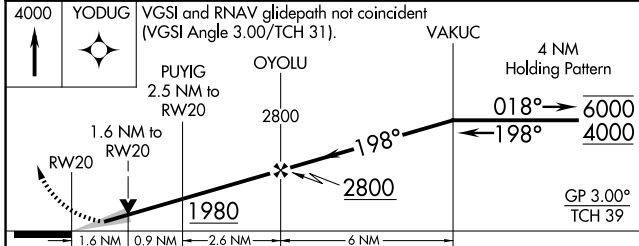

WAAS CH 82528 W20A	APP CRS 198°	Rwy Idg TDZE Apt Elev	5000 1151 1165

RNAV (GPS) RWY 20

ATLANTIC MUNI (AIO)

RNP APCH - GPS.	MISSED APPROACH: Climb to 4000 direct YODUG and hold, continue climb-in-hold to 4000.

AWOS-3 127.825	MINNEAPOLIS CENTER 119.6 290.4	UNICOM 122.7 (CTAF)

CATEGORY	A	B	C	D
LPV DA	1447-1 296 (300-1)			NA
RNAV/VNAV DA	1733-1¾ 582 (600-1¾)			NA
RNAV MDA	1680-1 529 (600-1)		1680-1½ 529 (600-1½)	NA
CIRCLING	1760-1 595 (600-1)	1920-1 755 (800-1)	1920-2¼ 755 (800-2¼)	NA

NC-3, 15 MAY 2025 to 12 JUN 2025

NC-3, 15 MAY 2025 to 12 JUN 2025