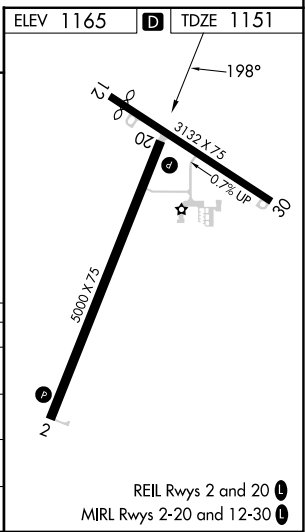

WAAS CH 82528 W20A	APP CRS 198°	Rwy Idg TDZE Apt Elev	5000 1151 1165

RNAV (GPS) RWY 20

ATLANTIC MUNI (AIO)

RNP APCH - GPS.	MISSED APPROACH: Climb to 4000 direct YODUG and hold, continue climb-in-hold to 4000.

AWOS-3 127.825	MINNEAPOLIS CENTER 119.6 290.4	UNICOM 122.7 (CTAF)

CATEGORY	A	B	C	D
LPV DA	1447-1 296 (300-1)			NA
RNAV/VNAV DA	1733-1¾ 582 (600-1¾)			NA
RNAV MDA	1680-1 529 (600-1)		1680-1½ 529 (600-1½)	NA
CIRCLING	1760-1 595 (600-1)	1920-1 755 (800-1)	1920-2¼ 755 (800-2¼)	NA

NC-3, 15 MAY 2025 to 12 JUN 2025

NC-3, 15 MAY 2025 to 12 JUN 2025