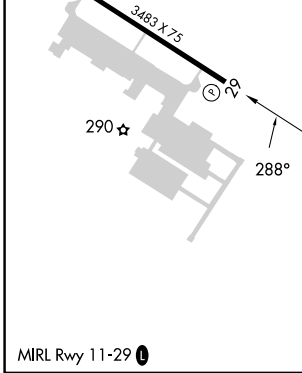

APP CRS	Rwy Idg	3483
288°	TDZE	137
	Apt Elev	137

RNAV (GPS) RWY 29

MARINA MUNI (OAR)

RNP APCH.		MISSED APPROACH: Climb to 2700 direct FOMET and hold, continue climb-in-hold to 2700.
AWOS-3PT	NORCAL APP CON	UNICOM
134.025	133.0 251.15	122.7 (CTAF) 0