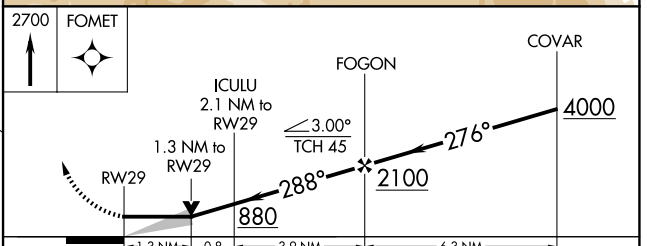

APP CRS	Rwy Idg	3483
288°	TDZE	137
	Apt Elev	137

RNAV (GPS) RWY 29

MARINA MUNI (OAR)

RNP APCH.		MISSED APPROACH: Climb to 2700 direct FOMET and hold, continue climb-in-hold to 2700.
AWOS-3PT	NORCAL APP CON	UNICOM
134.025	133.0 251.15	122.7 (CTAF) 0