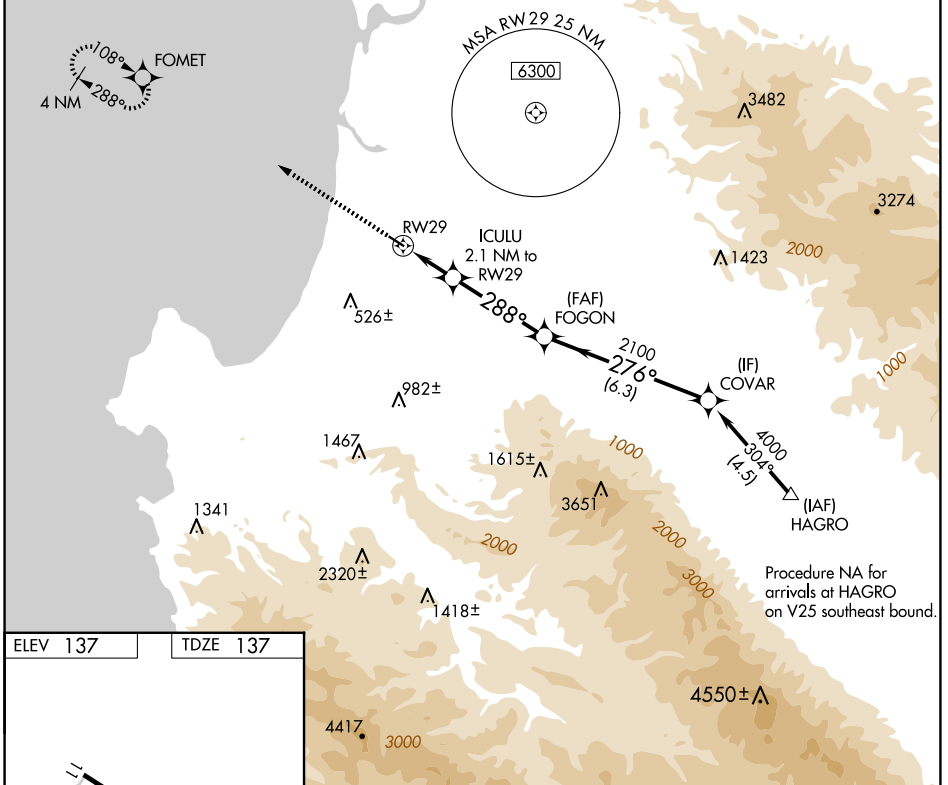

APP CRS	Rwy Idg	3483
288°	TDZE	137
	Apt Elev	137

RNAV (GPS) RWY 29

MARINA MUNI (OAR)

RNP APCH.		MISSED APPROACH: Climb to 2700 direct FOMET and hold, continue climb-in-hold to 2700.
AWOS-3PT	NORCAL APP CON	UNICOM
134.025	133.0 251.15	122.7 (CTAF) 0

CATEGORY	A	B	C	D
LNAV MDA	600-1	463 (500-1)	NA	
CIRCLING	640-1 503 (600-1)	760-1 623 (700-1)	NA	

SW-2, 15 MAY 2025 to 12 JUN 2025

SW-2, 15 MAY 2025 to 12 JUN 2025