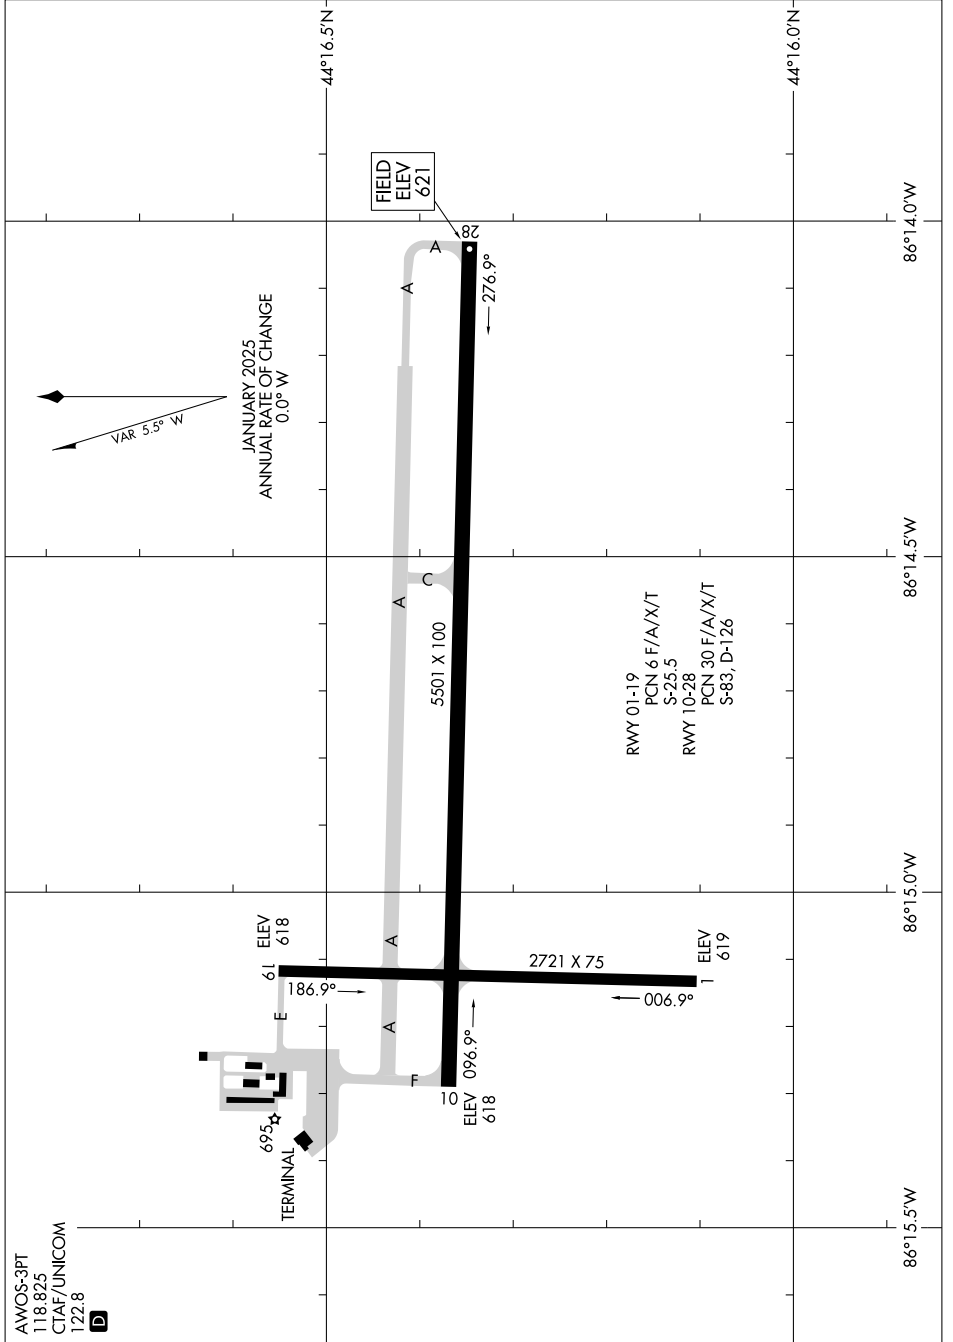

AIRPORT DIAGRAM

AL-5257 (FAA)

MANISTEE COUNTY/BLACKER (MBL)

MANISTEE, MICHIGAN

EC-1, 15 MAY 2025 to 12 JUN 2025

EC-1, 15 MAY 2025 to 12 JUN 2025

AWOS-3PT
 118.825
 CTAF/UNICOM
 122.8
 D

AIRPORT DIAGRAM

MANISTEE COUNTY/BLACKER (MBL)
 MANISTEE, MICHIGAN