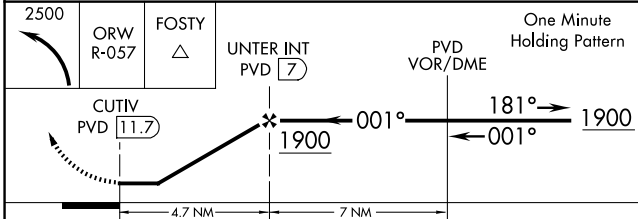

VOR/DME PVD 115.6 Chan 103	APP CRS 001°	Rwy Idg TDZE Apt Elev N/A N/A 441
--	------------------------	--

VOR-A
NORTH CENTRAL STATE (SF/Z)

⚠ When local altimeter setting not received, use Providence altimeter setting and increase all MDA 100 feet, increase Circling visibility Cat C ¼ mile. Circling to Rwy 15/33 NA at night.

MISSED APPROACH: Climbing left turn to 2500 via ORW VOR/DME R-057 to FOSTY INT/ORW 23.5 DME and hold.

AWOS-3PT 120.775	PROVIDENCE APP CON ★ 123.675 244.875	CLNC DEL 124.35	UNICOM 123.075 (CTAF) 0
----------------------------	--	---------------------------	-----------------------------------