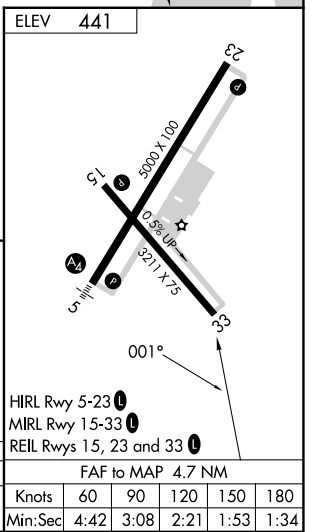

VOR/DME PVD 115.6 Chan 103	APP CRS 001°	Rwy Idg TDZE Apt Elev N/A N/A 441
--	------------------------	--

VOR-A
NORTH CENTRAL STATE (SF/Z)

⚠ When local altimeter setting not received, use Providence altimeter setting and increase all MDA 100 feet, increase Circling visibility Cat C ¼ mile. Circling to Rwy 15/33 NA at night.

MISSED APPROACH: Climbing left turn to 2500 via ORW VOR/DME R-057 to FOSTY INT/ORW 23.5 DME and hold.

AWOS-3PT 120.775	PROVIDENCE APP CON ★ 123.675 244.875	CLNC DEL 124.35	UNICOM 123.075 (CTAF) 0
----------------------------	--	---------------------------	-----------------------------------

CATEGORY	A	B	C	D
CIRCLING	980-1	539 (600-1)	980-1½ 539 (600-1½)	NA

NE-1, 15 MAY 2025 to 12 JUN 2025

NE-1, 15 MAY 2025 to 12 JUN 2025