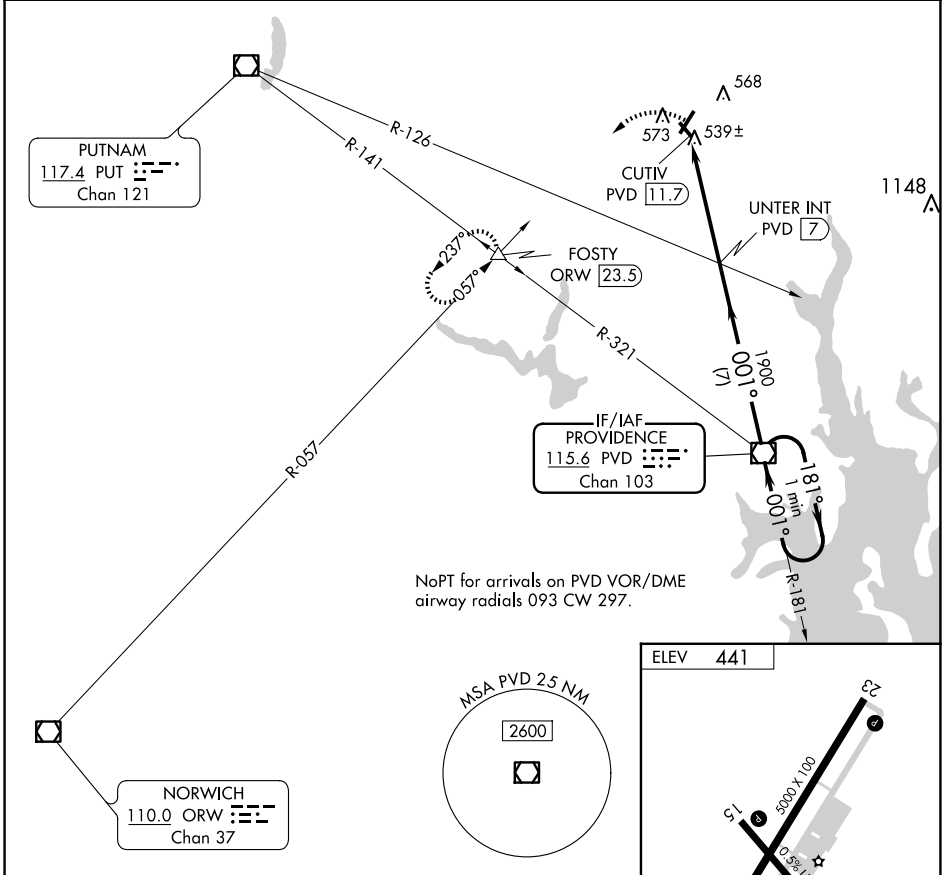

VOR/DME PVD 115.6 Chan 103	APP CRS 001°	Rwy Idg TDZE Apt Elev N/A N/A 441
--	------------------------	--

VOR-A
NORTH CENTRAL STATE (SF/Z)

⚠ When local altimeter setting not received, use Providence altimeter setting and increase all MDA 100 feet, increase Circling visibility Cat C ¼ mile. Circling to Rwy 15/33 NA at night.

MISSED APPROACH: Climbing left turn to 2500 via ORW VOR/DME R-057 to FOSTY INT/ORW 23.5 DME and hold.

AWOS-3PT 120.775	PROVIDENCE APP CON ★ 123.675 244.875	CLNC DEL 124.35	UNICOM 123.075 (CTAF) 0
----------------------------	--	---------------------------	-----------------------------------

CATEGORY	A	B	C	D
CIRCLING	980-1	539 (600-1)	980-1½ 539 (600-1½)	NA

NE-1, 15 MAY 2025 to 12 JUN 2025

NE-1, 15 MAY 2025 to 12 JUN 2025