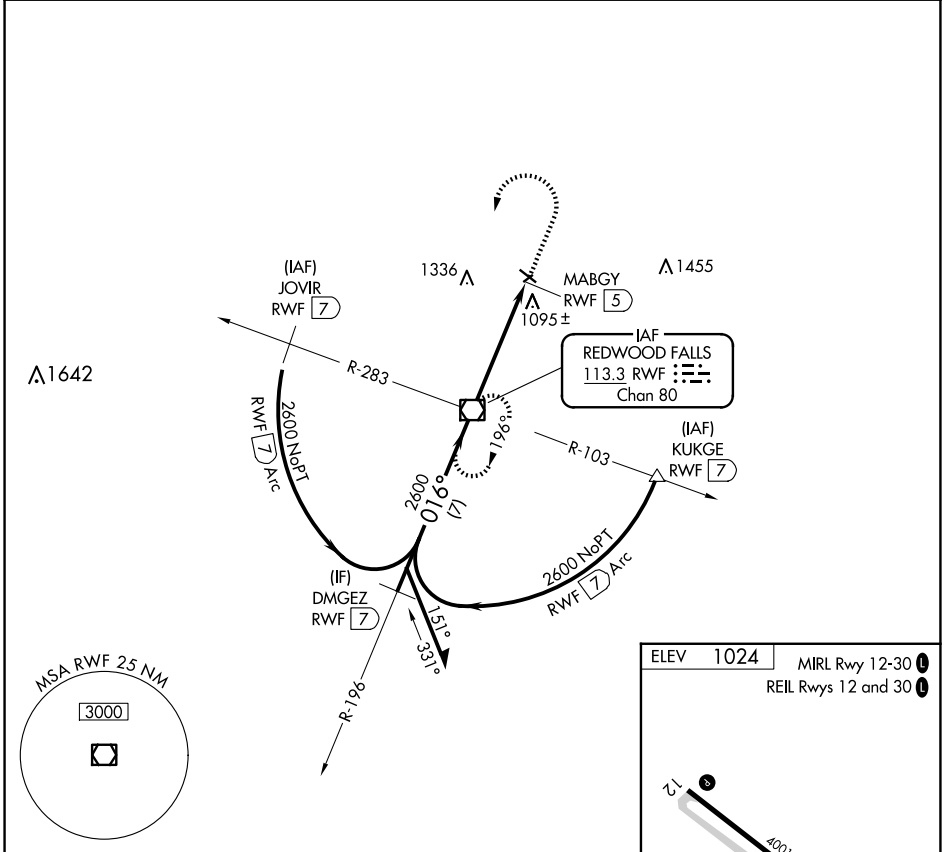

VOR/DME RWF 113.3 Chan 80	APP CRS 016°	Rwy Idg TDZE Apt Elev N/A N/A 1024
---	------------------------	--

VOR-A
REDWOOD FALLS MUNI (RWF)

⚠ When local altimeter setting not received, use Olivia Rgnl altimeter setting and increase all MDA 40 feet.

MISSED APPROACH: Climb to 2000 then climbing left turn to 2600 direct RWF VOR/DME and hold.

ASOS 126.575	MINNEAPOLIS CENTER 127.1 290.2	UNICOM 123.0 (CTAF)
------------------------	--	-------------------------------

NC-1, 15 MAY 2025 to 12 JUN 2025

NC-1, 15 MAY 2025 to 12 JUN 2025

CATEGORY	A	B	C	D	FAF to MAP 5 NM					
CIRCLING	1540-1 516 (600-1)	1660-1 636 (700-1)	1700-2 676 (700-2)	1700-2 1/4 676 (700-2 1/4)	Knots	60	90	120	150	180
					Min:Sec	5:00	3:20	2:30	2:00	1:40