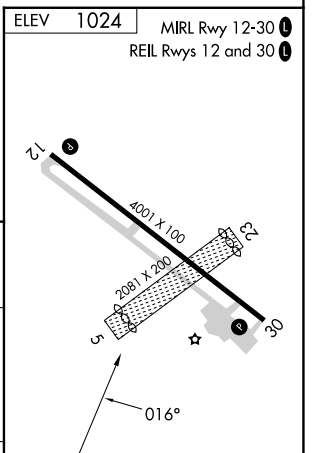

VOR/DME RWF 113.3 Chan 80	APP CRS 016°	Rwy Idg TDZE Apt Elev N/A N/A 1024
---	------------------------	--

VOR-A
REDWOOD FALLS MUNI (RWF)

⚠ When local altimeter setting not received, use Olivia Rgnl altimeter setting and increase all MDA 40 feet.

MISSED APPROACH: Climb to 2000 then climbing left turn to 2600 direct RWF VOR/DME and hold.

ASOS 126.575	MINNEAPOLIS CENTER 127.1 290.2	UNICOM 123.0 (CTAF)
------------------------	--	-------------------------------

NC-1, 15 MAY 2025 to 12 JUN 2025

NC-1, 15 MAY 2025 to 12 JUN 2025

CATEGORY	A	B	C	D	FAF to MAP 5 NM					
CIRCLING	1540-1 516 (600-1)	1660-1 636 (700-1)	1700-2 676 (700-2)	1700-2 1/4 676 (700-2 1/4)	Knots	60	90	120	150	180
					Min:Sec	5:00	3:20	2:30	2:00	1:40