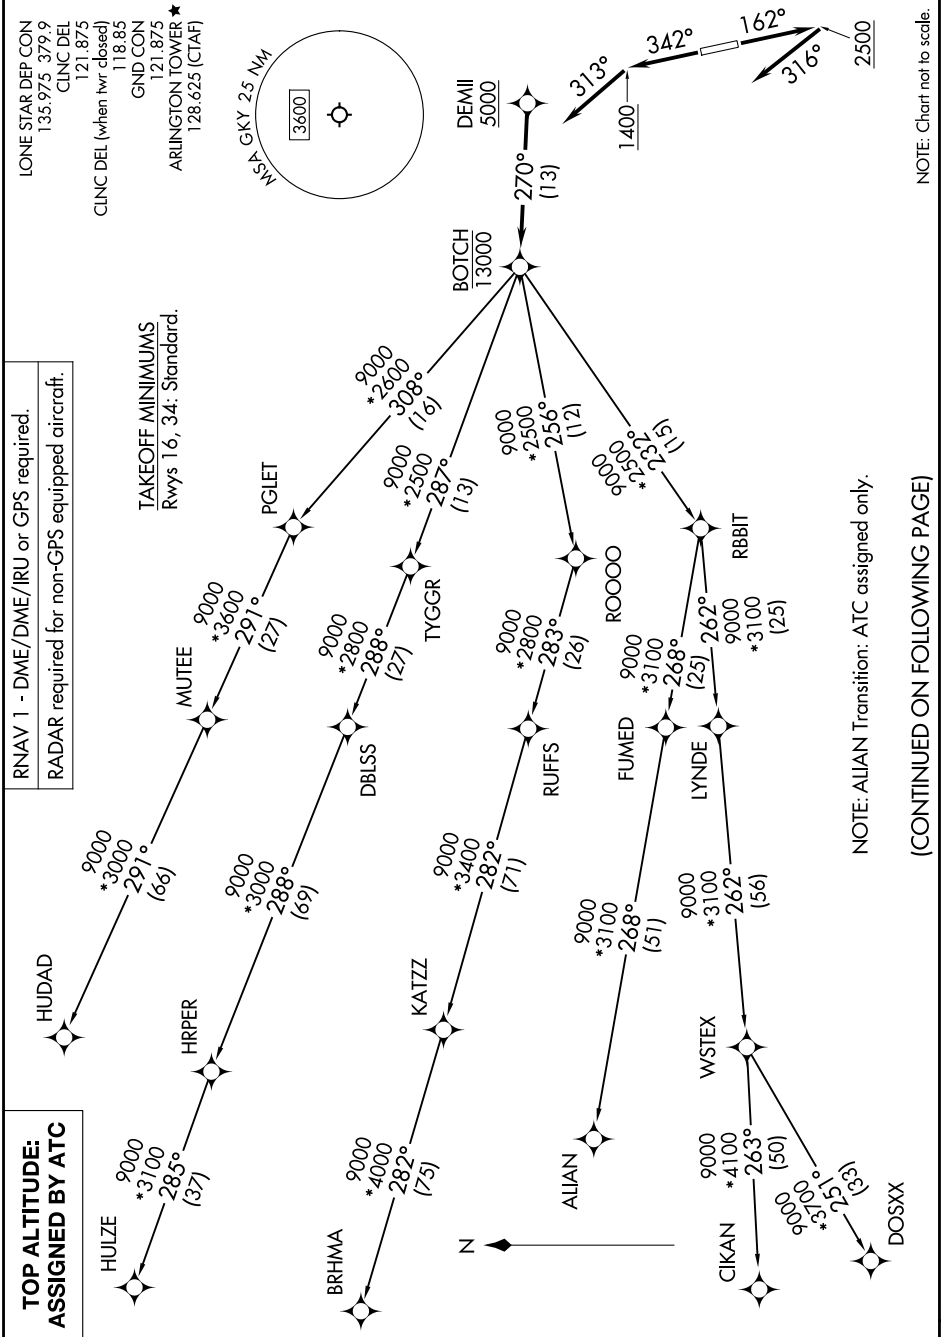

BOTCH ONE DEPARTURE (RNAV)

ARLINGTON, TEXAS

SC-2, 15 MAY 2025 to 12 JUN 2025

NOTE: Chart not to scale.

BOTCH ONE DEPARTURE (RNAV)

ARLINGTON, TEXAS

(CONTINUED ON FOLLOWING PAGE)

SC-2, 15 MAY 2025 to 12 JUN 2025