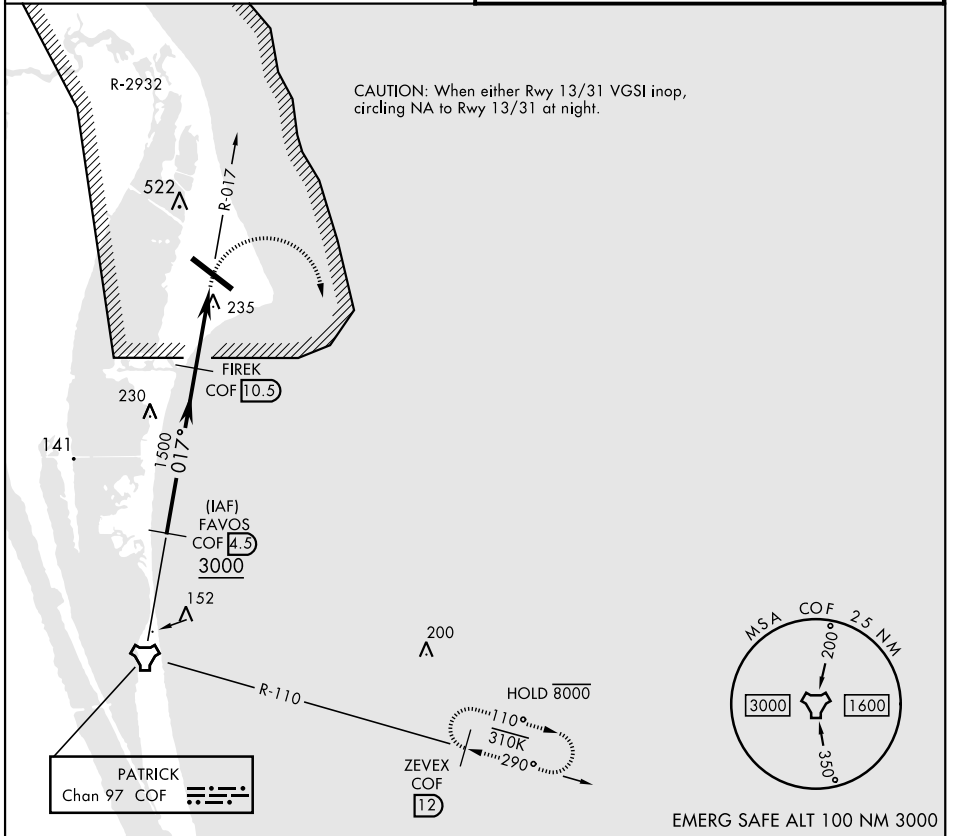

TACAN-A

TACAN Chan	COF	APCH CRS	Rwy Idg TDZE	9999
97		017°	N/A	
			Arprt Elev	10

[USAF]

CAPE CANAVERAL SFS SKID STRIP (KXMR)

RADAR required

▼ * Circling not authorized N of Rwy 13-31.

MISSED APPROACH: Turn right direct ZEVEX (COF R-110/12 DME) maintain 3000 and hold.

ORLANDO APP CON
134.95 281.425

CAPE TOWER ★
118.625 143.15 239.05

EMERG SAFE ALT 100 NM 3000

CATEGORY	A	B	C	D	E
☑ CIRCLING*	580-1 570 (600-1)		580-1½ 570 (600-1½)	620-2 610 (700-2)	640-2¼ 630 (700-2¼)

TACAN-A

SE-3, 15 MAY 2025 to 12 JUN 2025

SE-3, 15 MAY 2025 to 12 JUN 2025