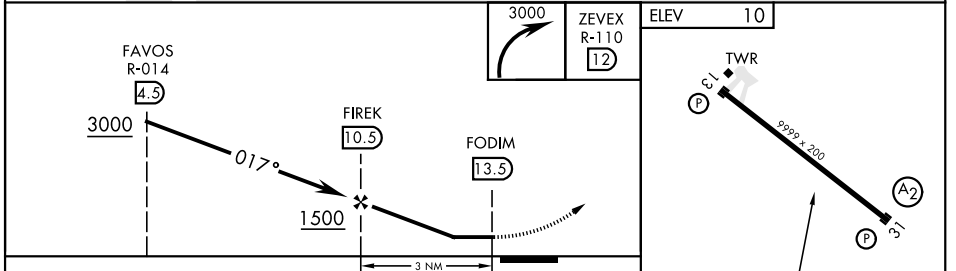

TACAN-A

TACAN Chan	COF	APCH CRS	Rwy Idg TDZE	9999
97		017°	N/A	
			Arprt Elev	10

[USAF]

CAPE CANAVERAL SFS SKID STRIP (KXMR)

RADAR required

▼ * Circling not authorized N of Rwy 13-31.

MISSED APPROACH: Turn right direct ZEVEX (COF R-110/12 DME) maintain 3000 and hold.

ORLANDO APP CON
134.95 281.425

CAPE TOWER ★
118.625 143.15 239.05

EMERG SAFE ALT 100 NM 3000

CATEGORY	A	B	C	D	E
☑ CIRCLING*	580-1 570 (600-1)		580-1½ 570 (600-1½)	620-2 610 (700-2)	640-2¼ 630 (700-2¼)

TACAN-A