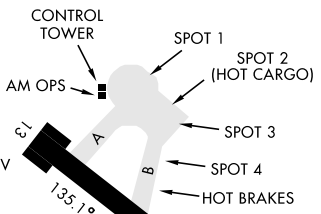

24165

AIRPORT DIAGRAM

CAPE CANAVERAL SFS SKID STRIP (KXMR)

COCOA BEACH, FLORIDA

[USAF]

CAPE TOWER ★
118.625 143.15 239.05

MARCH 2024
ANNUAL RATE OF CHANGE
0.1° W

FIRE STATION

28°29'N

28°28'N

80°35'W

80°34'W

AIRPORT DIAGRAM

COCOA BEACH, FLORIDA

CAPE CANAVERAL SFS SKID STRIP (KXMR)