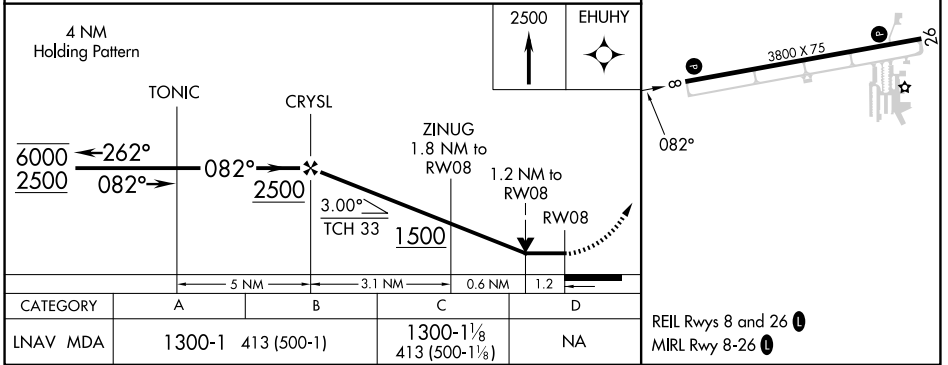

APP CRS	Rwy Idg	3800
082°	TDZE	887
	Apt Elev	887

RNAV (GPS) RWY 8

LAKE IN THE HILLS (3CK)

RNP APCH - GPS.

NA Rwy 8 helicopter visibility reduction below 3/4 SM NA. VDP NA when using DPA altimeter setting. Obtain local altimeter setting on CTAF; when not received, use DPA altimeter setting and increase all MDAs 60 feet and visibility Cat C 1/4 SM.

MISSED APPROACH:
Climb to 2500 direct EHUHY and hold.

CHICAGO APP CON **120.55 306.925**

UNICOM **123.05** (CTAF) **0**

EC-3, 15 MAY 2025 to 12 JUN 2025

EC-3, 15 MAY 2025 to 12 JUN 2025