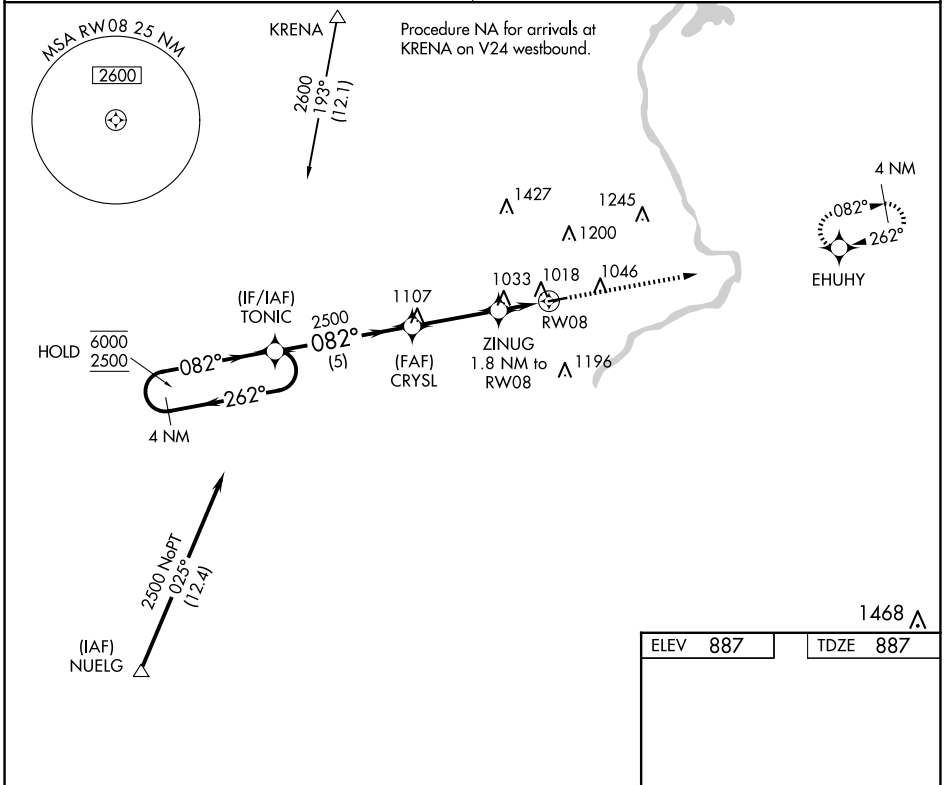

APP CRS	Rwy Idg	3800
082°	TDZE	887
	Apt Elev	887

RNAV (GPS) RWY 8

LAKE IN THE HILLS (3CK)

RNP APCH - GPS.

NA Rwy 8 helicopter visibility reduction below 3/4 SM NA. VDP NA when using DPA altimeter setting. Obtain local altimeter setting on CTAF; when not received, use DPA altimeter setting and increase all MDAs 60 feet and visibility Cat C 1/4 SM.

MISSED APPROACH:
Climb to 2500 direct EHUHY and hold.

CHICAGO APP CON **120.55 306.925**

UNICOM **123.05** (CTAF) **0**

EC-3, 15 MAY 2025 to 12 JUN 2025

EC-3, 15 MAY 2025 to 12 JUN 2025