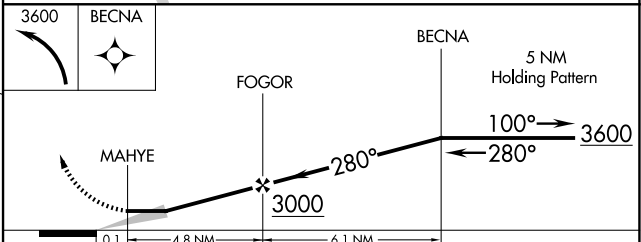

MISSED APPROACH: Climbing left turn to 3600 direct BECNA and hold.

WICHITA APP CON
134.8 269.1

CTAF
122.9

NC-2, 15 MAY 2025 to 12 JUN 2025

NC-2, 15 MAY 2025 to 12 JUN 2025

CATEGORY	A	B	C	D
CIRCLING	1920-1	542 (600-1)	1960-1½ 582 (600-1½)	NA