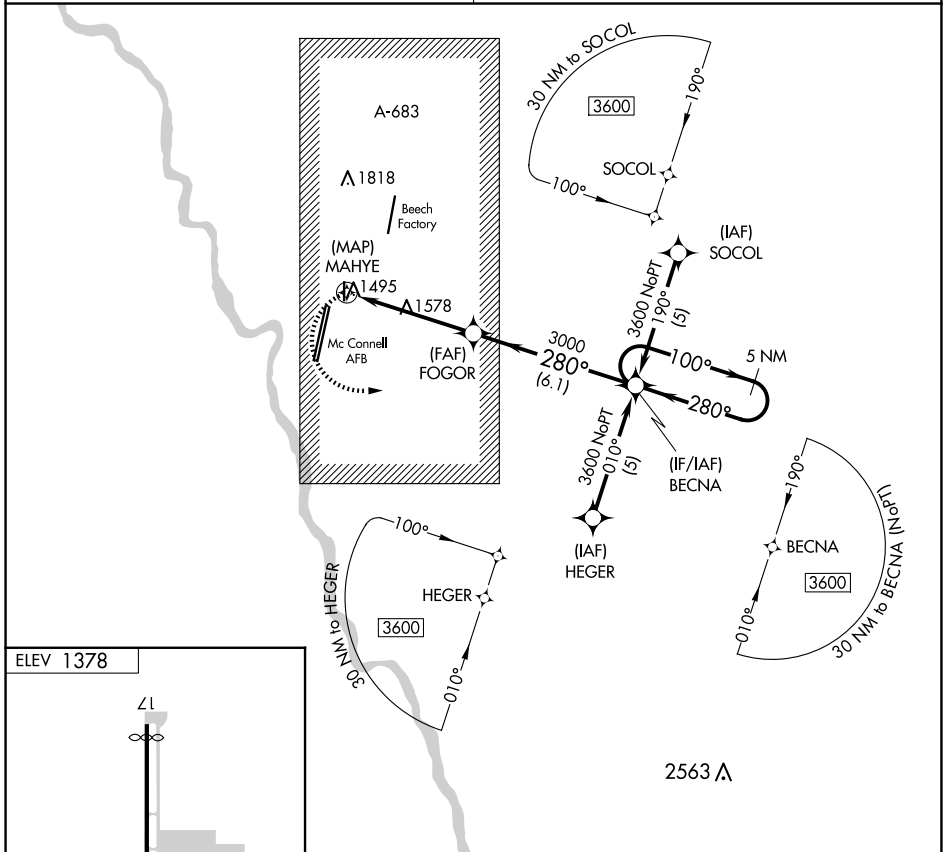

APP CRS 280°	Rwy Idg TDZE Apt Elev	N/A N/A 1378
------------------------	-----------------------------	---

RNAV (GPS)-D
CESSNA ACFT FLD (CEA)

▲ NA DME/DME RNP-0.3 NA. Procedure NA at night. Use Wichita Dwight D Eisenhower Nil altimeter setting; when not received, use Colonel James Jabara altimeter setting.

MISSED APPROACH: Climbing left turn to 3600 direct BECNA and hold.

WICHITA APP CON
134.8 269.1

CTAF
122.9

NC-2, 15 MAY 2025 to 12 JUN 2025

NC-2, 15 MAY 2025 to 12 JUN 2025

CATEGORY	A	B	C	D
CIRCLING	1920-1	542 (600-1)	1960-1½ 582 (600-1½)	NA