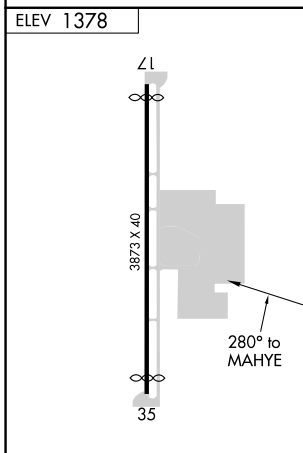

MISSED APPROACH: Climbing left turn to 3600 direct BECNA and hold.

WICHITA APP CON
134.8 269.1

CTAF
122.9

NC-2, 15 MAY 2025 to 12 JUN 2025

NC-2, 15 MAY 2025 to 12 JUN 2025

CATEGORY	A	B	C	D
CIRCLING	1920-1	542 (600-1)	1960-1½ 582 (600-1½)	NA