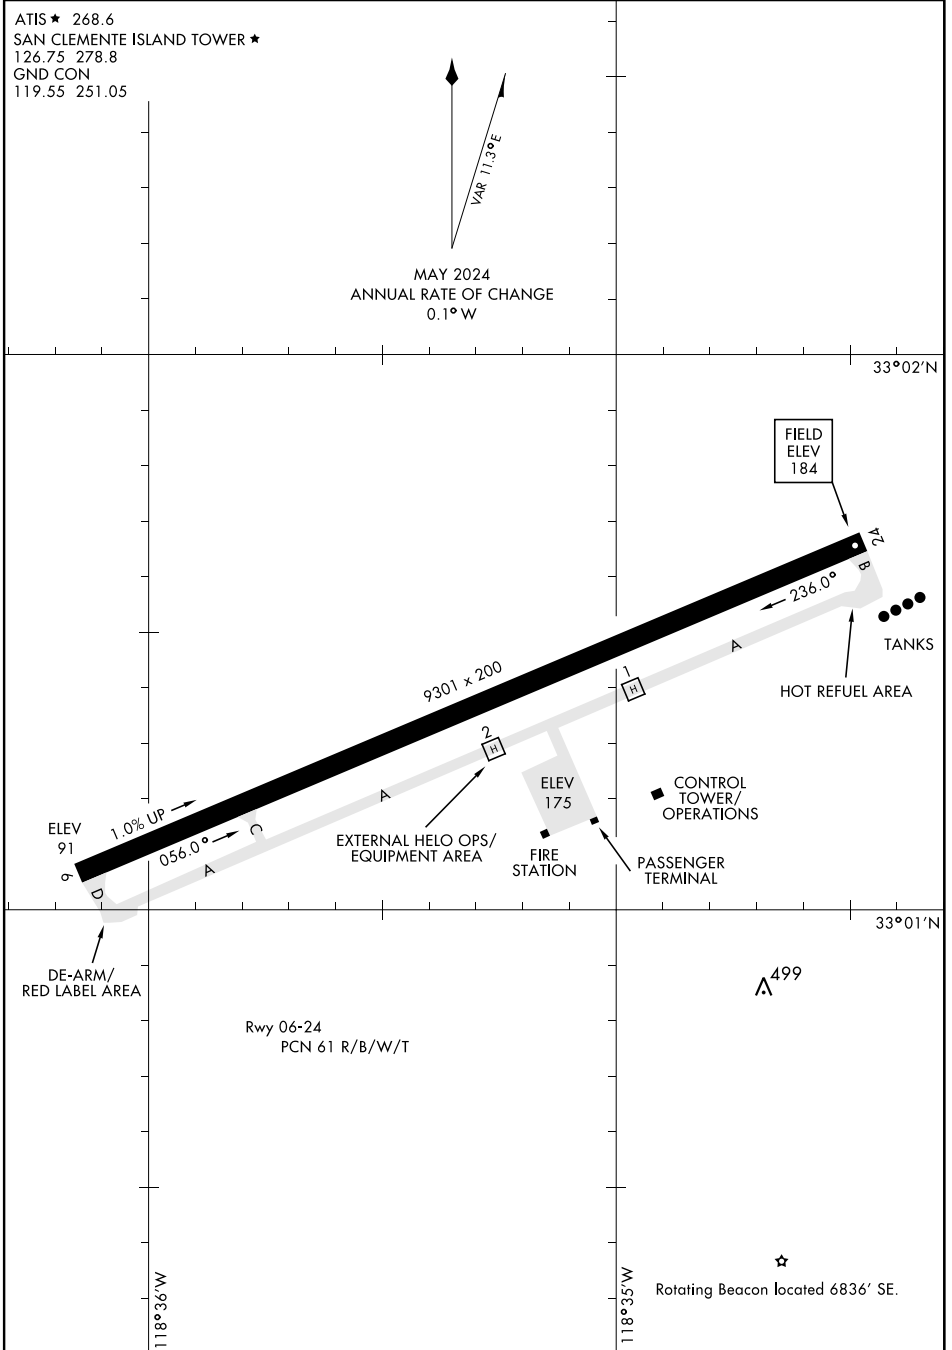

24361

AIRPORT DIAGRAM

SAN CLEMENTE ISLAND NALF (FREDERICK SHERMAN FLD) (KNUC)

[USN]

SAN CLEMENTE ISLAND, CALIFORNIA

ATIS ★ 268.6
SAN CLEMENTE ISLAND TOWER ★
126.75 278.8
GND CON
119.55 251.05

SW-3, 15 MAY 2025 to 12 JUN 2025

SW-3, 15 MAY 2025 to 12 JUN 2025

AIRPORT DIAGRAM

SAN CLEMENTE ISLAND, CALIFORNIA

SAN CLEMENTE ISLAND NALF (FREDERICK SHERMAN FLD) (KNUC)