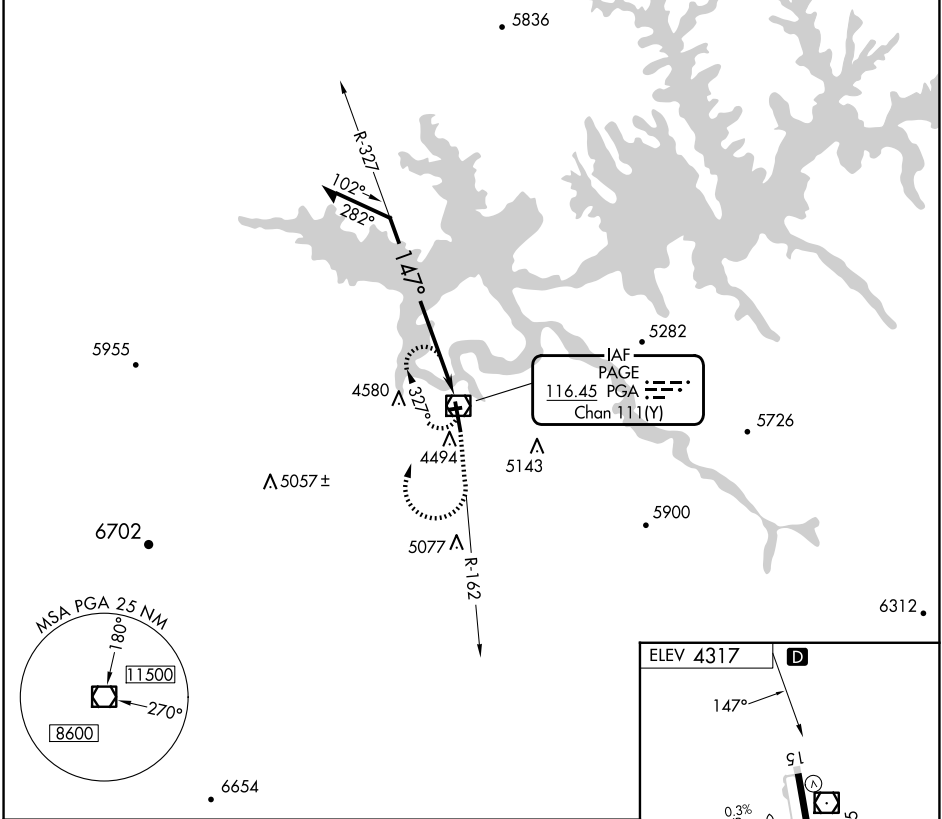

VOR/DME PGA 116.45 Chan 111(Y)	APP CRS 147°	Rwy Idg TDZE Apt Elev N/A N/A 4317
---	------------------------	--

VOR-B
PAGE MUNI (PGA)

NA Circling NA to Rwy 7-25.	MISSED APPROACH: Climb on the PGA R-162 to 6000, then climbing right turn to 7000 direct PGA VOR/DME and hold.
------------------------------------	--

ASOS 120.625	DENVER CENTER 127.55 256.875	UNICOM 122.8 (CTAF)
------------------------	--	-------------------------------

SW-4, 15 MAY 2025 to 12 JUN 2025

SW-4, 15 MAY 2025 to 12 JUN 2025

CATEGORY	A	B	C	D
CIRCLING	5200-1¼ 883 (900-1¼)	5200-2¾ 883 (900-2¾)	5360-3 1043 (1100-3)	

REIL Rwy 15 and 33
MIRL Rwy 15-33