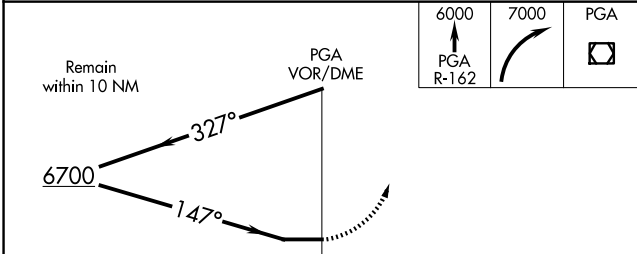

VOR/DME PGA 116.45 Chan 111(Y)	APP CRS 147°	Rwy Idg TDZE Apt Elev N/A N/A 4317
---	------------------------	--

VOR-B
PAGE MUNI (PGA)

NA Circling NA to Rwy 7-25.	MISSED APPROACH: Climb on the PGA R-162 to 6000, then climbing right turn to 7000 direct PGA VOR/DME and hold.
------------------------------------	--

ASOS 120.625	DENVER CENTER 127.55 256.875	UNICOM 122.8 (CTAF)
------------------------	--	-------------------------------

SW-4, 15 MAY 2025 to 12 JUN 2025

SW-4, 15 MAY 2025 to 12 JUN 2025

CATEGORY	A	B	C	D
CIRCLING	5200-1¼ 883 (900-1¼)	5200-2¾ 883 (900-2¾)	5360-3 1043 (1100-3)	