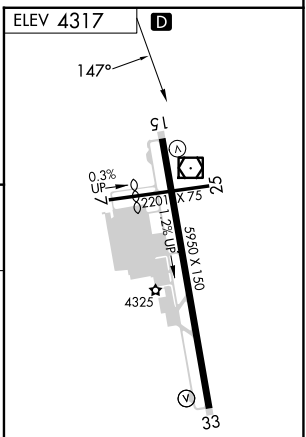

VOR/DME PGA 116.45 Chan 111(Y)	APP CRS 147°	Rwy Idg TDZE Apt Elev N/A N/A 4317
---	------------------------	--

VOR-B
PAGE MUNI (PGA)

NA Circling NA to Rwy 7-25.	MISSED APPROACH: Climb on the PGA R-162 to 6000, then climbing right turn to 7000 direct PGA VOR/DME and hold.
------------------------------------	--

ASOS 120.625	DENVER CENTER 127.55 256.875	UNICOM 122.8 (CTAF)
------------------------	--	-------------------------------

SW-4, 15 MAY 2025 to 12 JUN 2025

SW-4, 15 MAY 2025 to 12 JUN 2025

CATEGORY	A	B	C	D
CIRCLING	5200-1¼ 883 (900-1¼)	5200-2¾ 883 (900-2¾)	5360-3 1043 (1100-3)	

REIL Rwy 15 and 33
MIRL Rwy 15-33