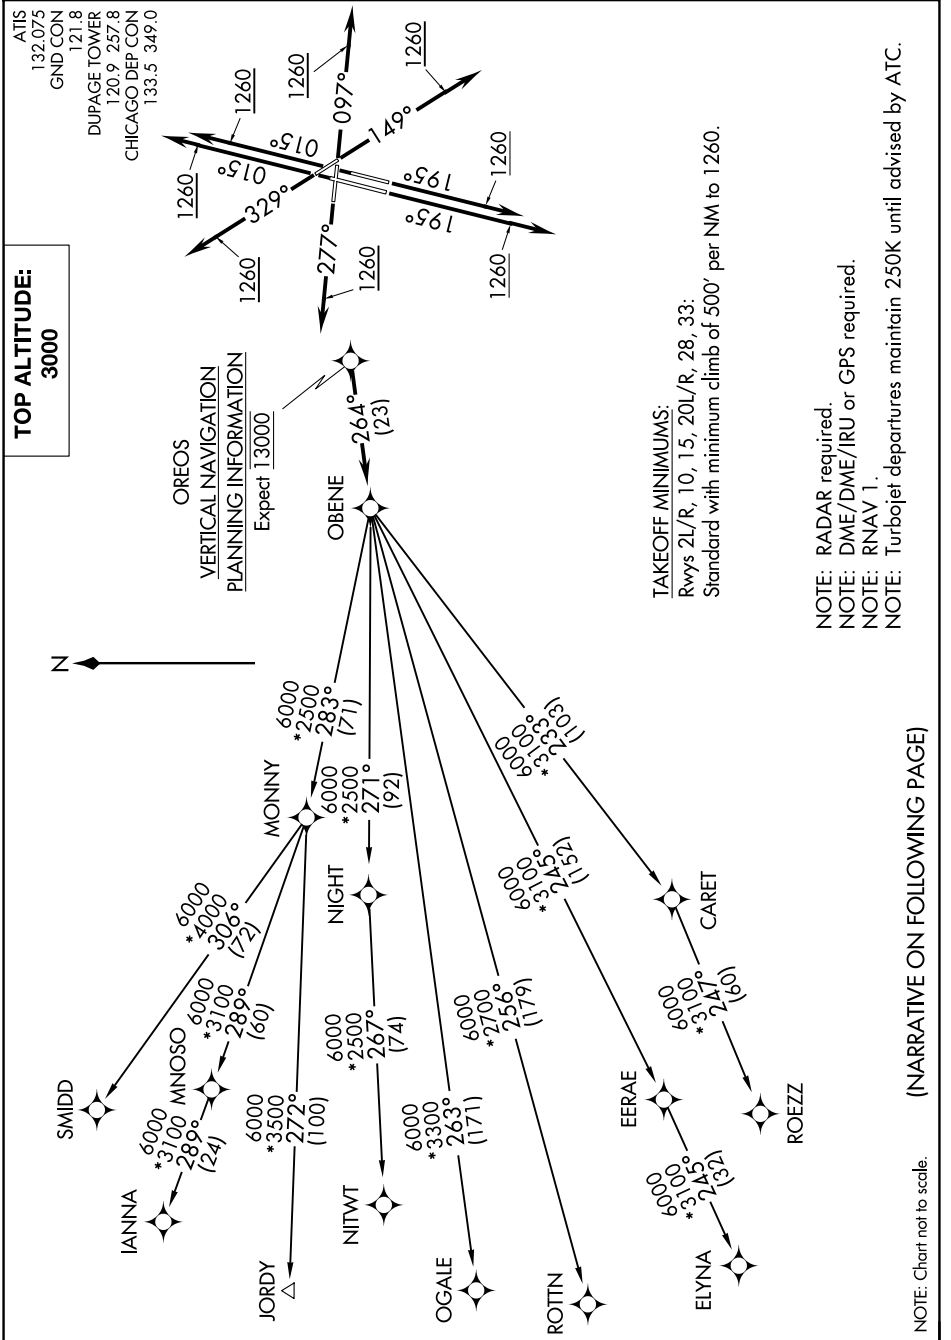

(OBENE3.OBENE) 18312

DUPAGE (DPA)

OBENE THREE DEPARTURE (RNAV) AL-5104 (FAA)

CHICAGO/WEST CHICAGO, ILLINOIS

EC-3, 15 MAY 2025 to 12 JUN 2025

OBENE THREE DEPARTURE (RNAV) (OBENE3.OBENE) 08NOV18

CHICAGO/WEST CHICAGO, ILLINOIS
DUPAGE (DPA)

(NARRATIVE ON FOLLOWING PAGE)

NOTE: Chart not to scale.

EC-3, 15 MAY 2025 to 12 JUN 2025