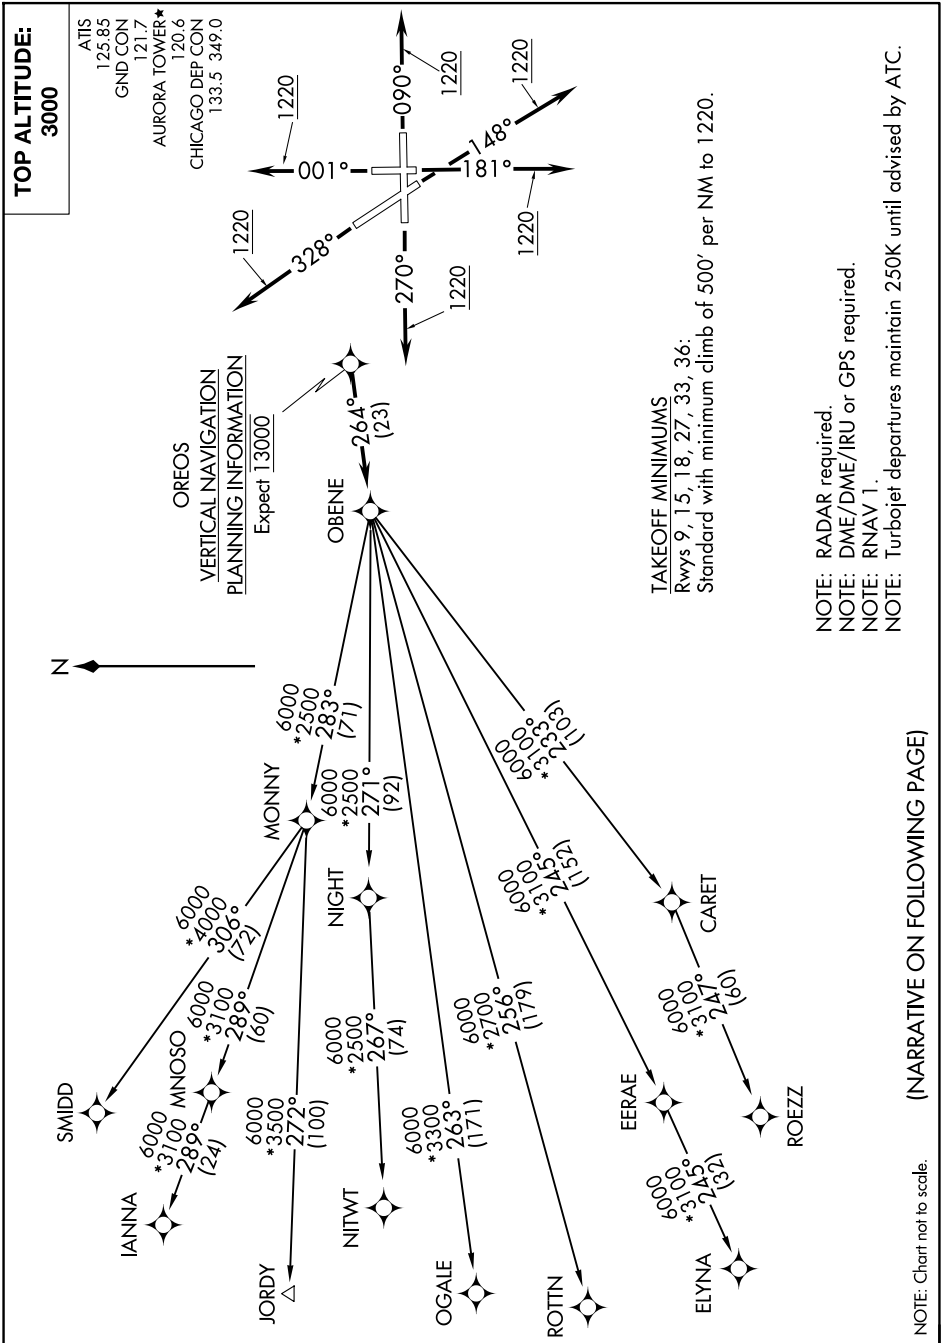

(OBENE3.OBENE) 18312

OBENE THREE DEPARTURE (RNAV) AL-5103 (FAA)

AURORA MUNI (ARR)
CHICAGO/AURORA, ILLINOIS

EC-3, 15 MAY 2025 to 12 JUN 2025

OBENE THREE DEPARTURE (RNAV)
(OBENE3.OBENE) 08NOV18

CHICAGO/AURORA, ILLINOIS
AURORA MUNI (ARR)

EC-3, 15 MAY 2025 to 12 JUN 2025