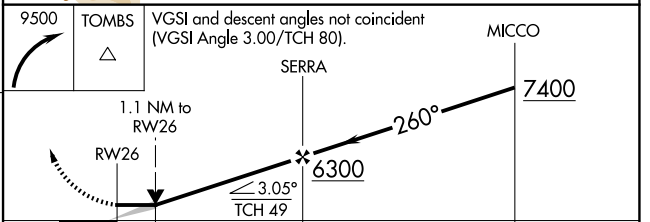

APP CRS	Rwy Idg	12001
260°	TDZE	4629
	Apt Elev	4719

RNAV (GPS) RWY 26

SIERRA VISTA MUNI-LIBBY AAF (FHU)

RNP APCH - GPS.

▽
▲ Circling NA south of runways 8 and 30.

MISSED APPROACH: Climbing right turn to 9500 direct TOMBS and hold, continue climb-in-hold to 9500.

ATIS	LIBBY AAF GCA*	LIBBY TOWER*	GND CON	UNICOM
134.75 263.025	127.05 254.25	124.95 (CTAF) 284.75	121.7 268.7	122.95

CATEGORY	A	B	C	D
LNAV MDA	5040-1	411 (400-1)	5040-1¼	411 (400-1¼)
CIRCLING	5160-1 441 (500-1)	5180-1 461 (500-1)	5180-1½ 461 (500-1½)	5280-2 561 (600-2)