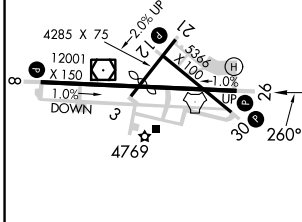

APP CRS	Rwy Idg	12001
260°	TDZE	4629
	Apt Elev	4719

RNAV (GPS) RWY 26

SIERRA VISTA MUNI-LIBBY AAF (FHU)

RNP APCH - GPS.

▽
▲ Circling NA south of runways 8 and 30.

MISSED APPROACH: Climbing right turn to 9500 direct TOMBS and hold, continue climb-in-hold to 9500.

ATIS	LIBBY AAF GCA*	LIBBY TOWER*	GND CON	UNICOM
134.75 263.025	127.05 254.25	124.95 (CTAF) 284.75	121.7 268.7	122.95

CATEGORY	A	B	C	D
LNAV MDA	5040-1	411 (400-1)	5040-1¼	411 (400-1¼)
CIRCLING	5160-1 441 (500-1)	5180-1 461 (500-1)	5180-1½ 461 (500-1½)	5280-2 561 (600-2)