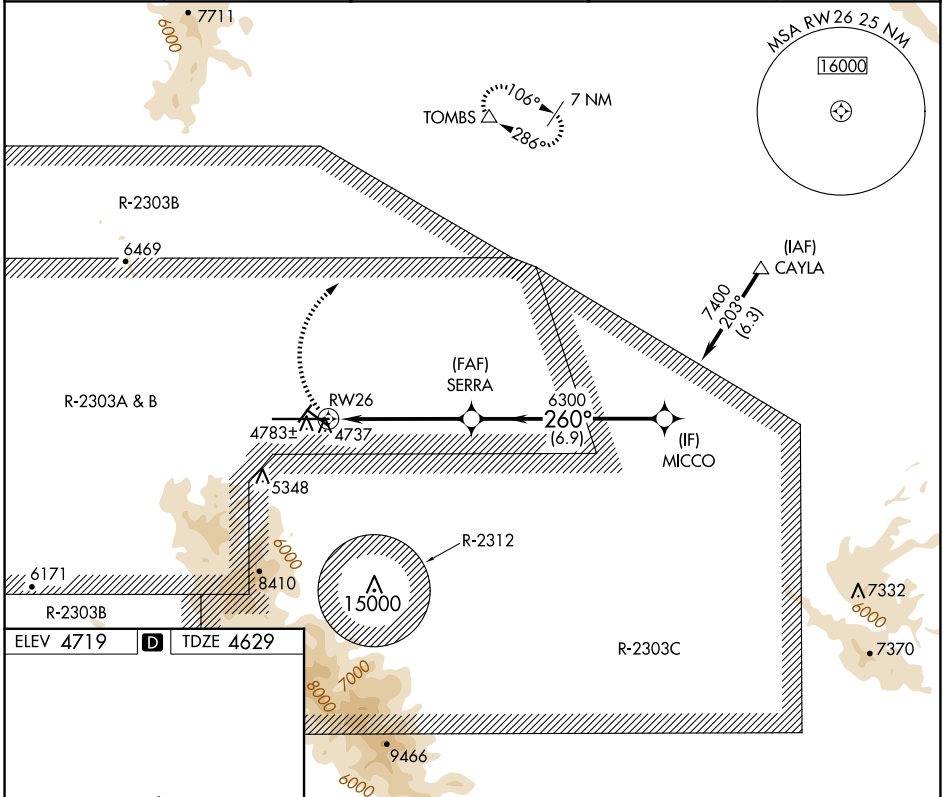

APP CRS	Rwy Idg	12001
260°	TDZE	4629
	Apt Elev	4719

RNAV (GPS) RWY 26

SIERRA VISTA MUNI-LIBBY AAF (FHU)

RNP APCH - GPS.

▽
▲ Circling NA south of runways 8 and 30.

MISSED APPROACH: Climbing right turn to 9500 direct TOMBS and hold, continue climb-in-hold to 9500.

ATIS	LIBBY AAF GCA*	LIBBY TOWER*	GND CON	UNICOM
134.75 263.025	127.05 254.25	124.95 (CTAF) 284.75	121.7 268.7	122.95

CATEGORY	A	B	C	D
LNAV MDA	5040-1	411 (400-1)	5040-1¼	411 (400-1¼)
CIRCLING	5160-1 441 (500-1)	5180-1 461 (500-1)	5180-1½ 461 (500-1½)	5280-2 561 (600-2)

SW-4, 15 MAY 2025 to 12 JUN 2025

SW-4, 15 MAY 2025 to 12 JUN 2025