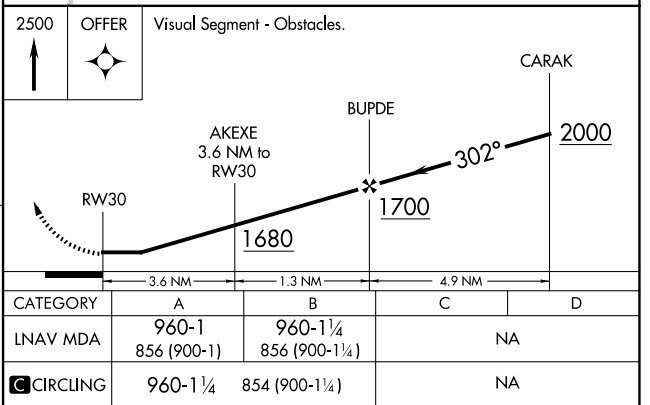

APP CRS 302°	Rwy Idg TDZE Apt Elev	2539 104 106
------------------------	-----------------------------	---

RNAV (GPS) RWY 30

SOMERSET (SMQ)

RNP APCH - GPS.	MISSED APPROACH: Climb to 2500 direct OFFER and hold.
-----------------	---

ASOS 120.6	NEWARK APP CON 132.8 379.9	UNICOM 123.0 (CTAF)	118.325 0
----------------------	--------------------------------------	-------------------------------	------------------

NE-2, 15 MAY 2025 to 12 JUN 2025