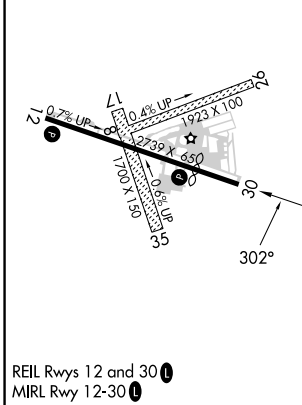

APP CRS 302°	Rwy Idg TDZE Apt Elev	2539 104 106

RNAV (GPS) RWY 30

SOMERSET (SMQ)

RNP APCH - GPS.	MISSED APPROACH: Climb to 2500 direct OFFER and hold.

ASOS 120.6	NEWARK APP CON 132.8 379.9	UNICOM 123.0 (CTAF)	118.325 0

NE-2, 15 MAY 2025 to 12 JUN 2025

NE-2, 15 MAY 2025 to 12 JUN 2025