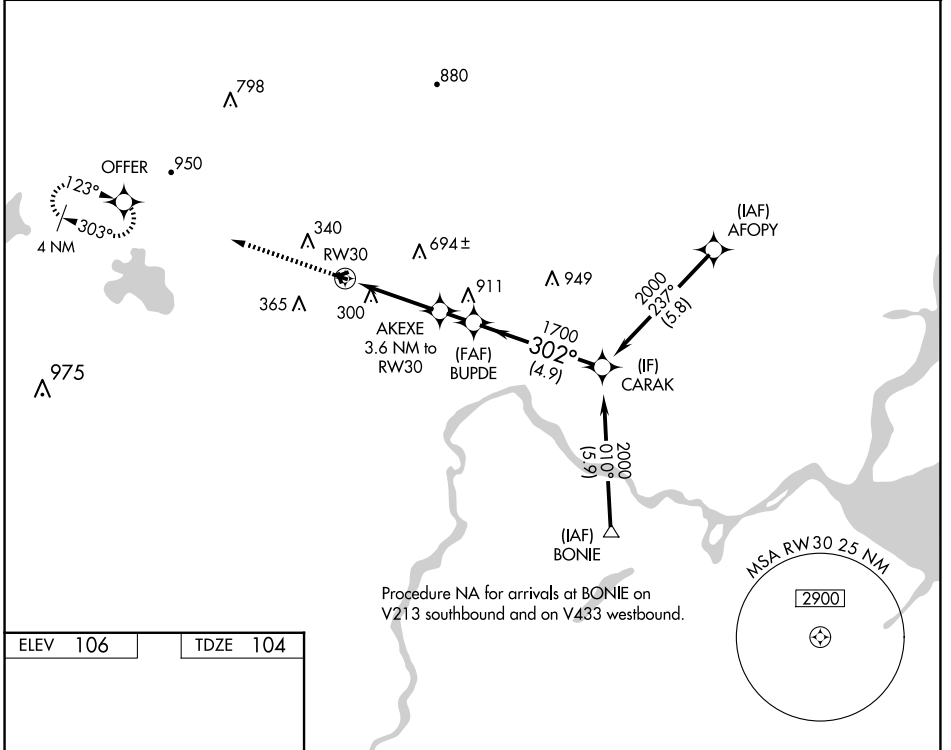

APP CRS 302°	Rwy Idg TDZE Apt Elev	2539 104 106
------------------------	-----------------------------	---

RNAV (GPS) RWY 30

SOMERSET (SMQ)

RNP APCH - GPS.	MISSED APPROACH: Climb to 2500 direct OFFER and hold.
-----------------	---

ASOS 120.6	NEWARK APP CON 132.8 379.9	UNICOM 123.0 (CTAF)	118.325 0
----------------------	--------------------------------------	-------------------------------	------------------

NE-2, 15 MAY 2025 to 12 JUN 2025

NE-2, 15 MAY 2025 to 12 JUN 2025