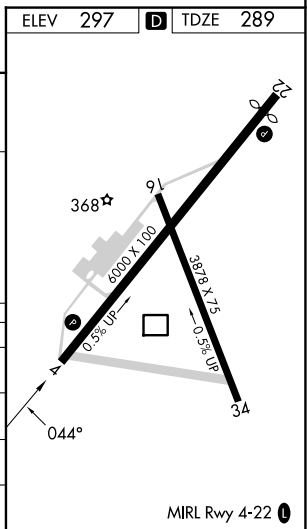

WAAS CH 82603 W04A	APP CRS 044°	Rwy Idg TDZE Apt Elev	6000 289 297

RNAV (GPS) RWY 4

MOULTRIE MUNI (MGR)

RNP APCH - GPS.		MISSED APPROACH: Climb to 2500 direct TUMVY and hold.
⚠ Circling Rwy 16, 34 NA at night. For uncompensated Baro-VNAV systems, LNAV/VNAV NA below -15°C or above 54°C.		

AWOS-3PT 118.925	VALDOSTA APP CON ★ 126.6 285.6	UNICOM 122.8 (CTAF) 0

CATEGORY	A	B	C	D
LPV DA		539-1	250 (300-1)	
LNAV/VNAV DA		552-1	263 (300-1)	
LNAV MDA		660-1	371 (400-1)	
C CIRCLING	720-1 423 (500-1)	760-1 463 (500-1)	860-1½ 563 (600-1½)	1080-2½ 783 (800-2½)

SE-4, 15 MAY 2025 to 12 JUN 2025

SE-4, 15 MAY 2025 to 12 JUN 2025