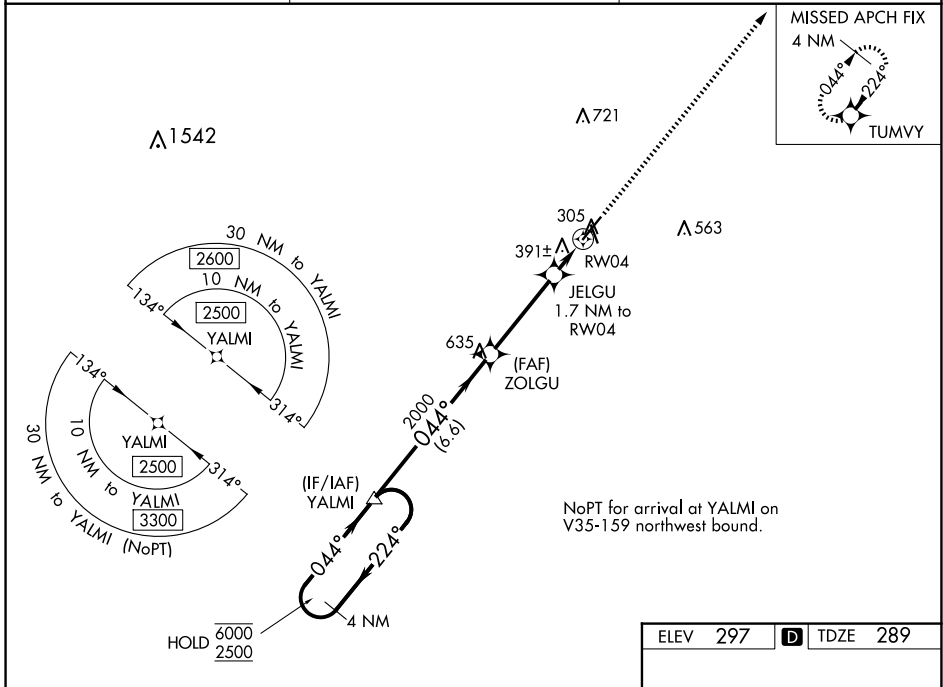

WAAS CH 82603 W04A	APP CRS 044°	Rwy Idg TDZE Apt Elev	6000 289 297
--	------------------------	-----------------------------	---

RNAV (GPS) RWY 4

MOULTRIE MUNI (MGR)

RNP APCH - GPS.		MISSED APPROACH: Climb to 2500 direct TUMVY and hold.
<p>⚠ Circling Rwy 16, 34 NA at night. For uncompensated Baro-VNAV systems, LNAV/VNAV NA below -15°C or above 54°C.</p>		

AWOS-3PT 118.925	VALDOSTA APP CON ★ 126.6 285.6	UNICOM 122.8 (CTAF) 0
----------------------------	--	--

CATEGORY	A	B	C	D
LPV DA		539-1	250 (300-1)	
LNAV/VNAV DA		552-1	263 (300-1)	
LNAV MDA		660-1	371 (400-1)	
C CIRCLING	720-1 423 (500-1)	760-1 463 (500-1)	860-1½ 563 (600-1½)	1080-2½ 783 (800-2½)

SE-4, 15 MAY 2025 to 12 JUN 2025

SE-4, 15 MAY 2025 to 12 JUN 2025