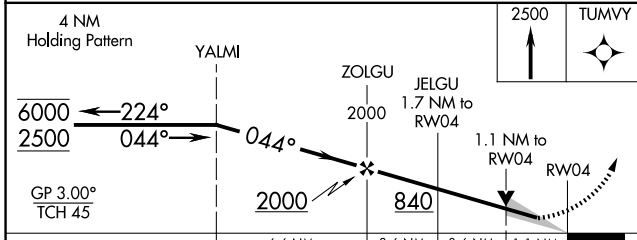

WAAS CH 82603 W04A	APP CRS 044°	Rwy Idg TDZE Apt Elev	6000 289 297

RNAV (GPS) RWY 4

MOULTRIE MUNI (MGR)

RNP APCH - GPS.		MISSED APPROACH: Climb to 2500 direct TUMVY and hold.
⚠ Circling Rwy 16, 34 NA at night. For uncompensated Baro-VNAV systems, LNAV/VNAV NA below -15°C or above 54°C.		

AWOS-3PT 118.925	VALDOSTA APP CON ★ 126.6 285.6	UNICOM 122.8 (CTAF) 0

CATEGORY	A	B	C	D
LPV DA		539-1	250 (300-1)	
LNAV/VNAV DA		552-1	263 (300-1)	
LNAV MDA		660-1	371 (400-1)	
C CIRCLING	720-1 423 (500-1)	760-1 463 (500-1)	860-1½ 563 (600-1½)	1080-2½ 783 (800-2½)

SE-4, 15 MAY 2025 to 12 JUN 2025

SE-4, 15 MAY 2025 to 12 JUN 2025