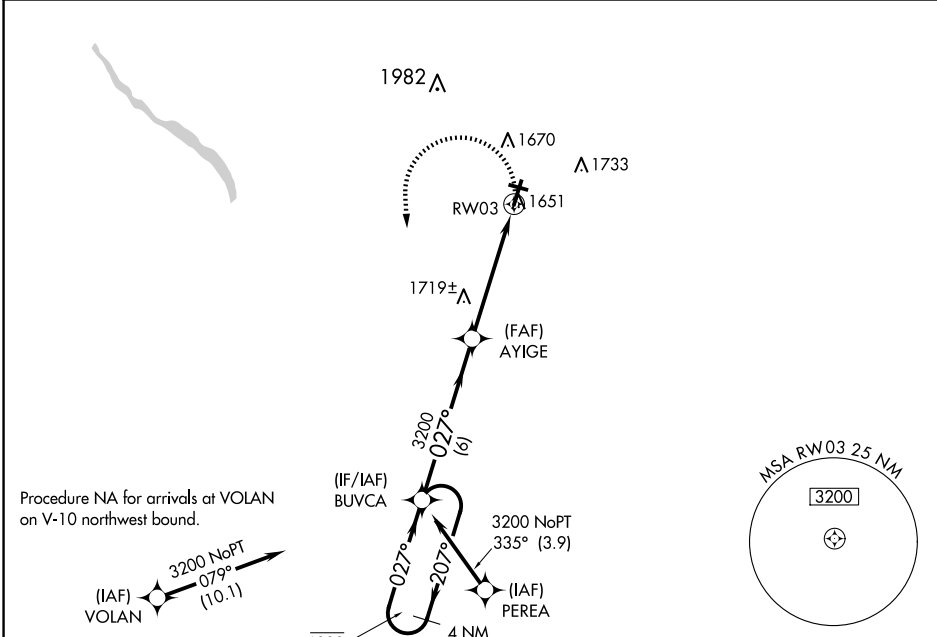

RNAV (GPS) RWY 3

VENANGO RGNL (F'KL)

APP CRS 027°	Rwy Idg 5200
	TDZE 1539
	Apt Elev 1540

RNP APCH.
 ⚠ Rwy 3 helicopter visibility reduction below ¼ SM NA.
 ⚠ Circling Rwy 12 NA at night.

MISSED APPROACH: Climbing left turn to 3200 direct BUVCA and hold.

AWOS-3PT 118.175	YOUNGSTOWN APP CON ★ 126.25 322.3	CLNC DEL 126.25	UNICOM 122.7 (CTAF) 1
----------------------------	---	---------------------------	--

CATEGORY	A	B	C	D
LNVA MDA	1980-1	441 (500-1)	1980-1 ⅓	441 (500-1 ⅓)
CIRCLING	1980-1 440 (500-1)	2000-1 460 (500-1)	2040-1 ½ 500 (500-1 ½)	2100-2 560 (600-2)

NE-4, 15 MAY 2025 to 12 JUN 2025

NE-4, 15 MAY 2025 to 12 JUN 2025