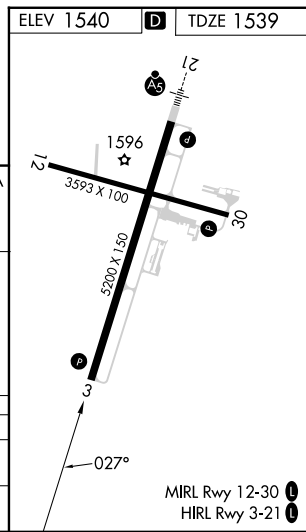

RNAV (GPS) RWY 3

VENANGO RGNL (F'KL)

APP CRS 027°	Rwy Idg 5200
	TDZE 1539
	Apt Elev 1540

RNP APCH.
 ⚠ Rwy 3 helicopter visibility reduction below ¼ SM NA.
 ⚠ Circling Rwy 12 NA at night.

MISSED APPROACH: Climbing left turn to 3200 direct BUVCA and hold.

AWOS-3PT 118.175	YOUNGSTOWN APP CON ★ 126.25 322.3	CLNC DEL 126.25	UNICOM 122.7 (CTAF) 1
----------------------------	---	---------------------------	--

CATEGORY	A	B	C	D
LNVA MDA	1980-1	441 (500-1)	1980-1 ⅓	441 (500-1 ⅓)
CIRCLING	1980-1 440 (500-1)	2000-1 460 (500-1)	2040-1 ½ 500 (500-1 ½)	2100-2 560 (600-2)

NE-4, 15 MAY 2025 to 12 JUN 2025

NE-4, 15 MAY 2025 to 12 JUN 2025