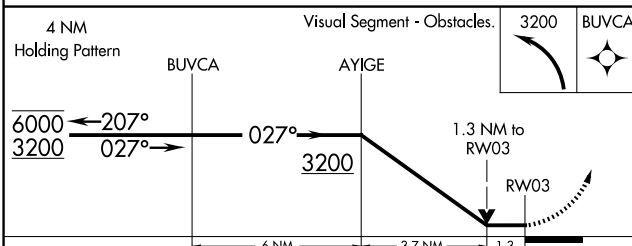

RNAV (GPS) RWY 3

VENANGO RGNL (F'KL)

APP CRS 027°	Rwy Idg 5200
	TDZE 1539
	Apt Elev 1540

RNP APCH.
 ⚠ Rwy 3 helicopter visibility reduction below ¼ SM NA.
 ⚠ Circling Rwy 12 NA at night.

MISSED APPROACH: Climbing left turn to 3200 direct BUVCA and hold.

AWOS-3PT 118.175	YOUNGSTOWN APP CON ★ 126.25 322.3	CLNC DEL 126.25	UNICOM 122.7 (CTAF) 1
----------------------------	---	---------------------------	--

CATEGORY	A	B	C	D
LNVA MDA	1980-1	441 (500-1)	1980-1 ⅓	441 (500-1 ⅓)
CIRCLING	1980-1 440 (500-1)	2000-1 460 (500-1)	2040-1 ½ 500 (500-1 ½)	2100-2 560 (600-2)