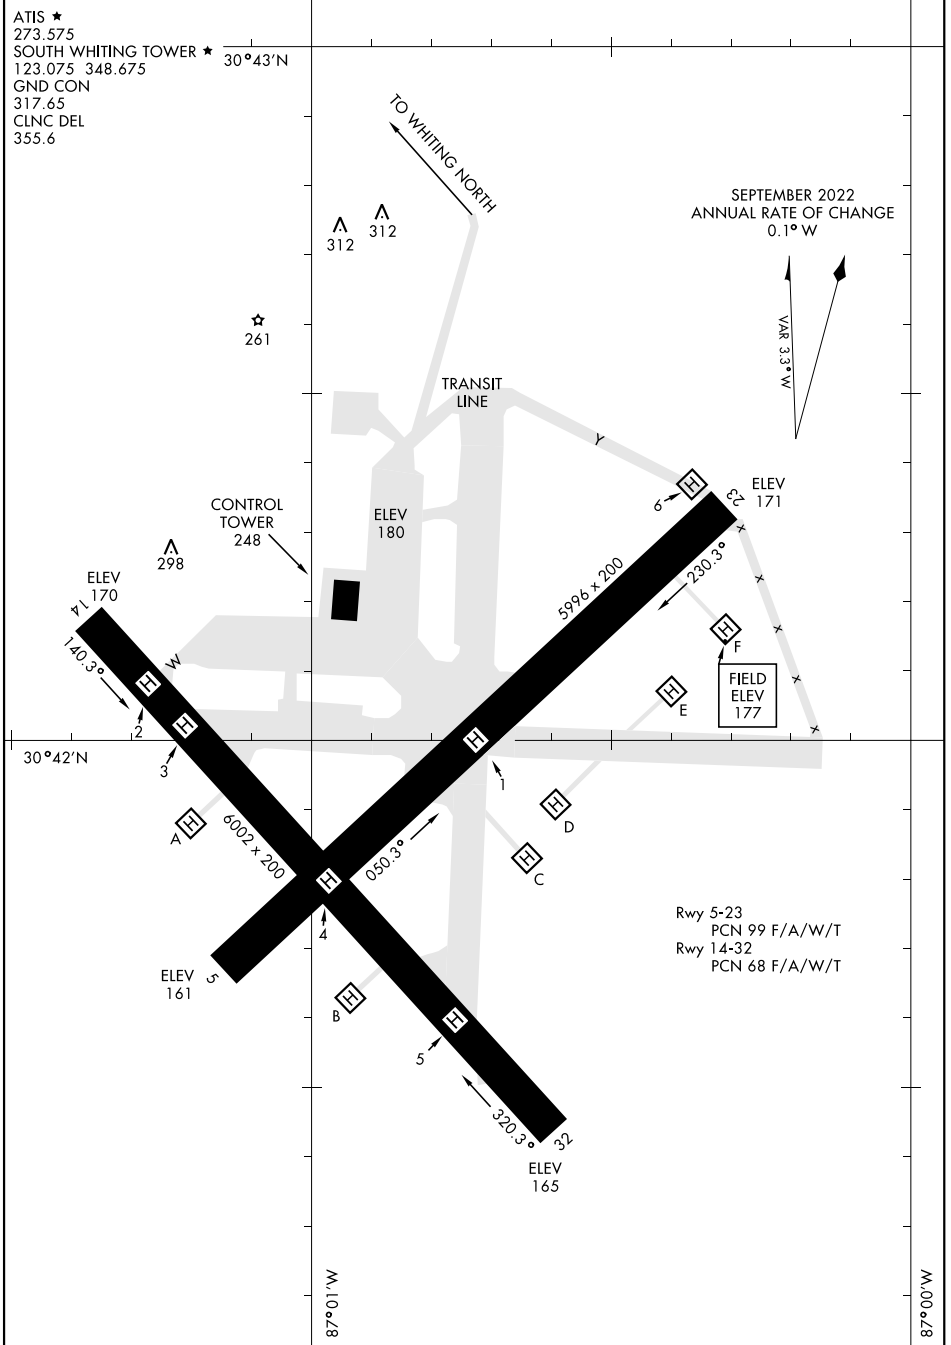

AIRPORT DIAGRAM

[USN]

WHITING FLD NAS - SOUTH (KNDZ)

MILTON, FLORIDA

ATIS ★
 273.575
 SOUTH WHITING TOWER ★ 30°43'N
 123.075 348.675
 GND CON
 317.65
 CLNC DEL
 355.6

SE-3, 15 MAY 2025 to 12 JUN 2025

SE-3, 15 MAY 2025 to 12 JUN 2025

AIRPORT DIAGRAM

MILTON, FLORIDA
WHITING FLD NAS - SOUTH (KNDZ)