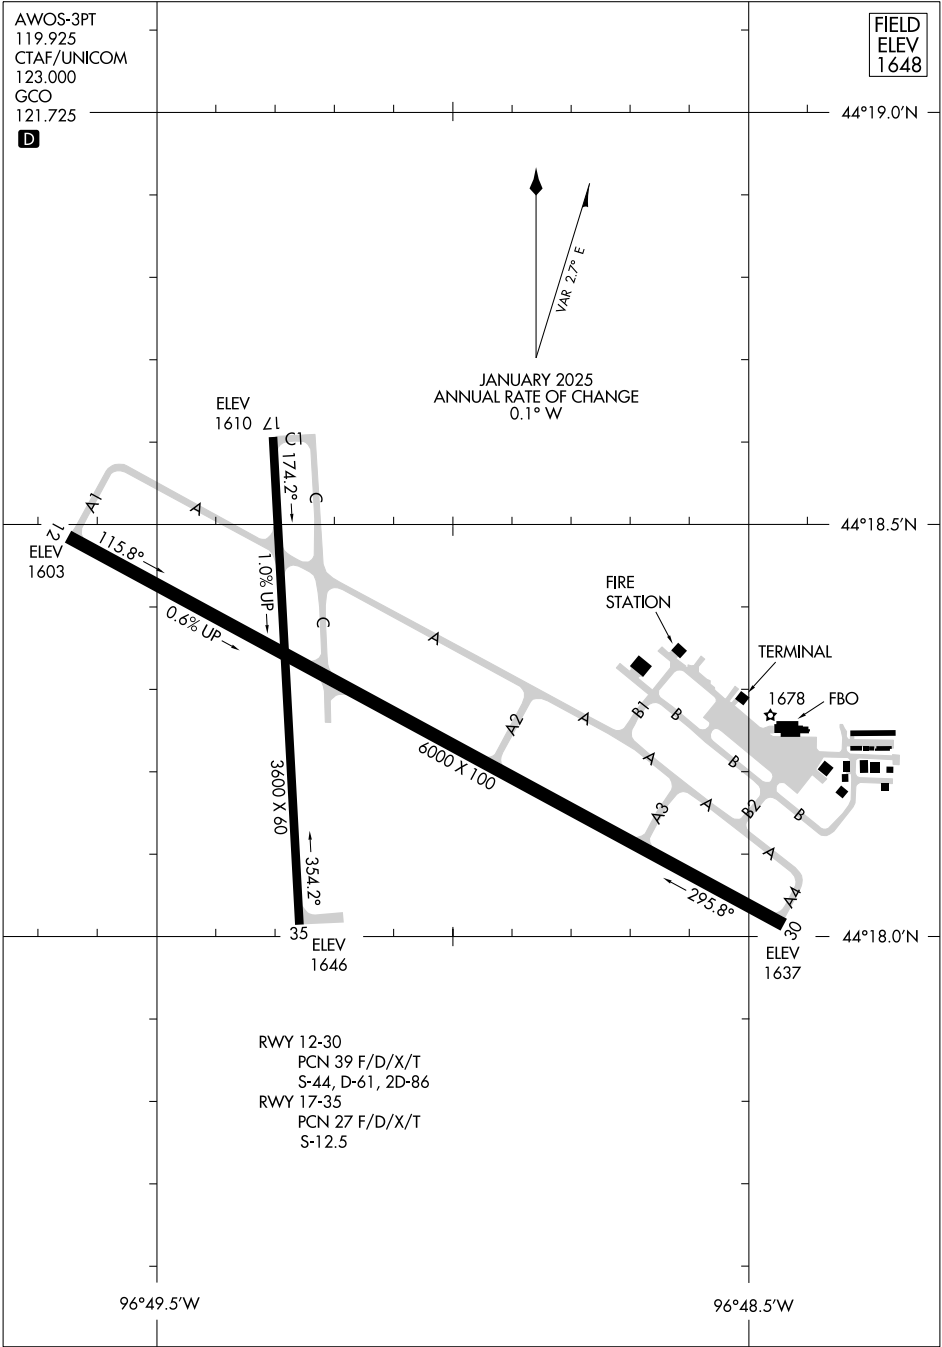

AIRPORT DIAGRAM

25107

AL-969 (FAA)

BROOKINGS RGNL (BKK)
BROOKINGS, SOUTH DAKOTA

AWOS-3PT
119.925
CTAF/UNICOM
123.000
GCO
121.725

FIELD
ELEV
1648

D

JANUARY 2025
ANNUAL RATE OF CHANGE
0.1° W
VAR 27° E

NC-1, 15 MAY 2025 to 12 JUN 2025

NC-1, 15 MAY 2025 to 12 JUN 2025

AIRPORT DIAGRAM

25107

BROOKINGS, SOUTH DAKOTA
BROOKINGS RGNL (BKK)