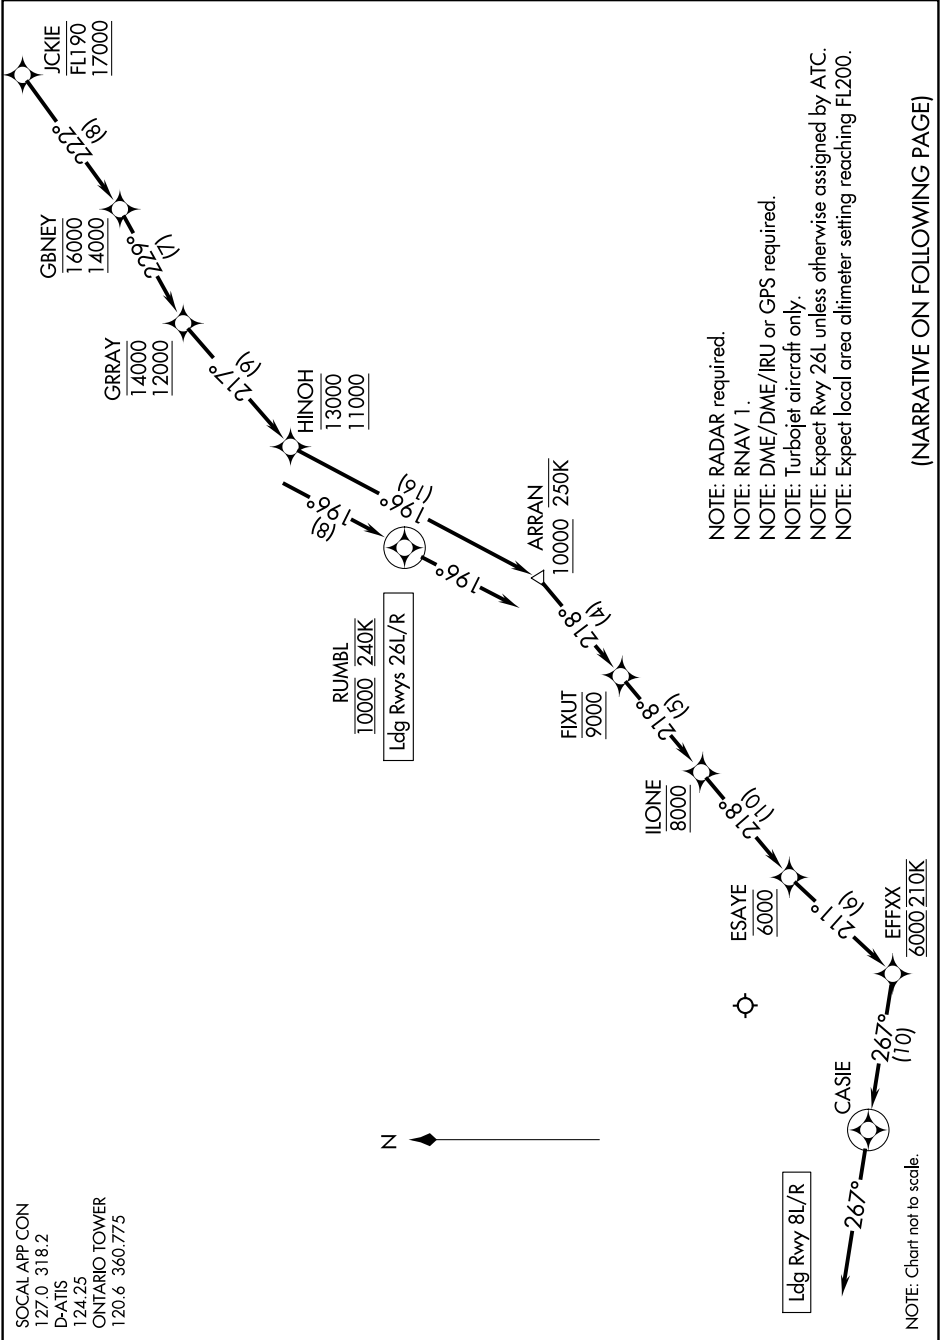

JCKIE TWO ARRIVAL (RNAV) Arrival Routes

AL-965 (FAA)

ONTARIO INTL (ONT)
ONTARIO, CALIFORNIA

SW-3, 15 MAY 2025 to 12 JUN 2025

(NARRATIVE ON FOLLOWING PAGE)

SW-3, 15 MAY 2025 to 12 JUN 2025

JCKIE TWO ARRIVAL (RNAV) Arrival Routes

ONTARIO, CALIFORNIA
ONTARIO INTL (ONT)