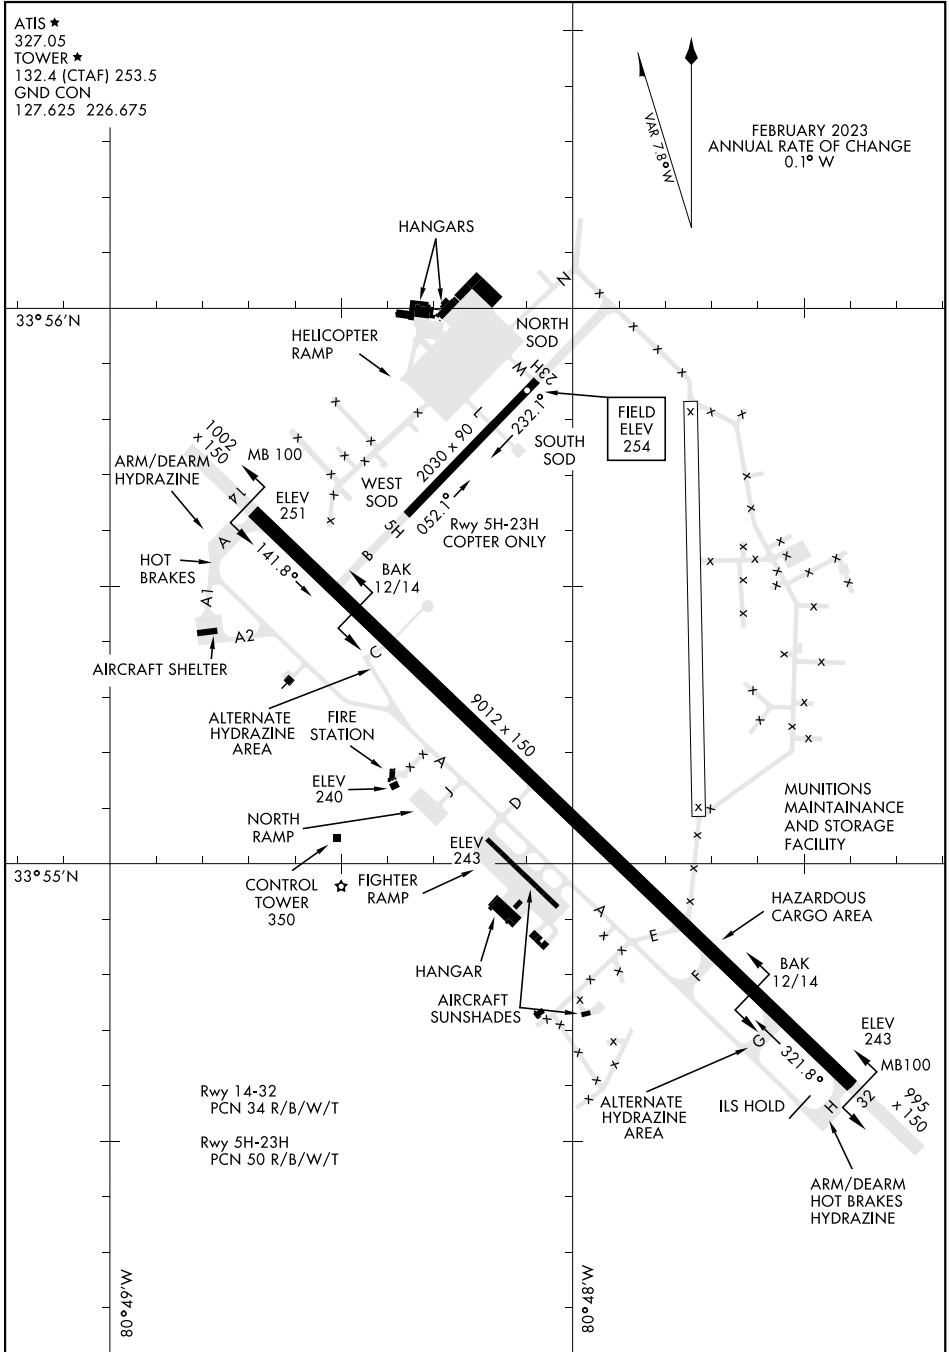

# AIRPORT DIAGRAM

[USAF]

MC ENTIRE JNGB (KMMT)

EASTOVER, SOUTH CAROLINA

ATIS ★  
 327.05  
 TOWER ★  
 132.4 (CTAF) 253.5  
 GND CON  
 127.625 226.675

FEBRUARY 2023  
 ANNUAL RATE OF CHANGE  
 0.1° W

SE-2, 15 MAY 2025 to 12 JUN 2025

SE-2, 15 MAY 2025 to 12 JUN 2025

# AIRPORT DIAGRAM

EASTOVER, SOUTH CAROLINA

MC ENTIRE JNGB (KMMT)