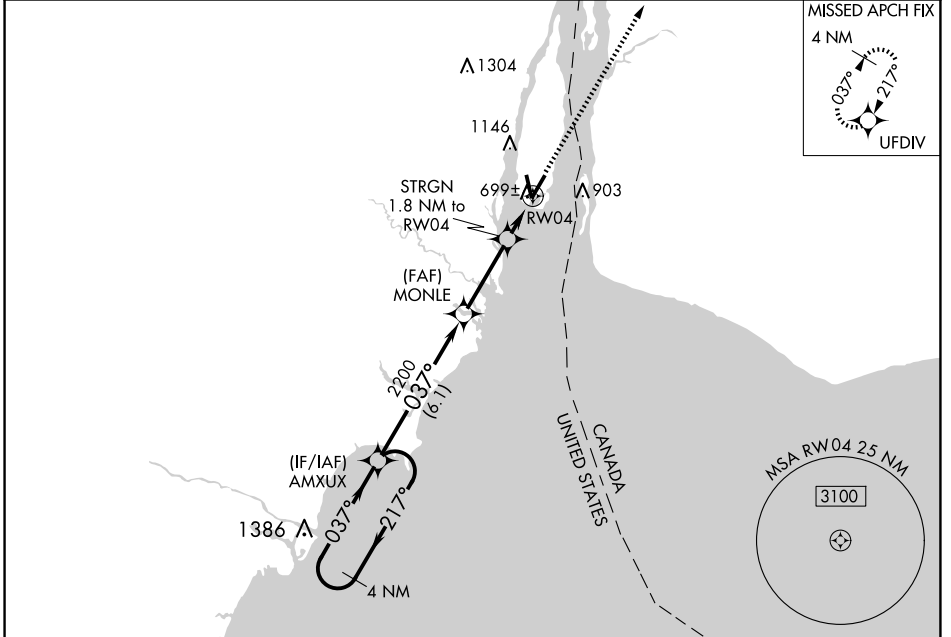

APP CRS 037°	Rwy Idg TDZE Apt Elev	4846 588 591
------------------------	-----------------------------	---

RNAV (GPS) RWY 4

GROSSE ILE MUNI (ONZ)

RNP APCH.	MISSED APPROACH: Climb to 2400 direct UFDIV and hold.
Rwy 4 helicopter visibility reduction below 3/4 SM NA.	

AWOS-3 119.675	DETROIT APP CON 134.3 284.0	UNICOM 123.0 (CTAF) 0
--------------------------	---------------------------------------	---------------------------------

EC-1, 15 MAY 2025 to 12 JUN 2025

EC-1, 15 MAY 2025 to 12 JUN 2025