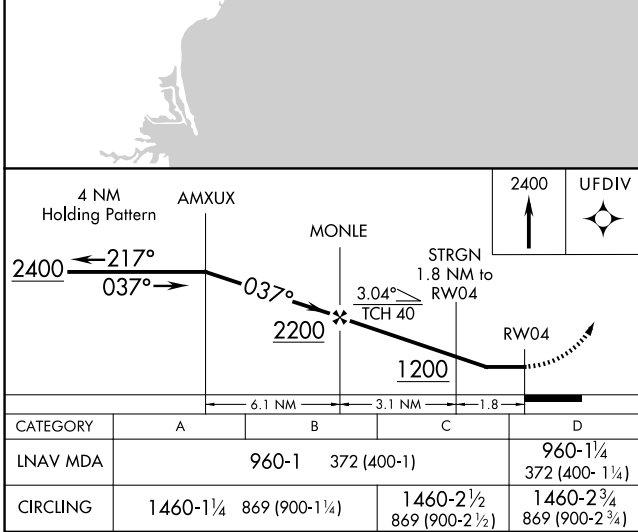

APP CRS 037°	Rwy Idg TDZE Apt Elev	4846 588 591
------------------------	-----------------------------	---

RNAV (GPS) RWY 4

GROSSE ILE MUNI (ONZ)

RNP APCH.	MISSED APPROACH: Climb to 2400 direct UFDIV and hold.
Rwy 4 helicopter visibility reduction below 3/4 SM NA.	

AWOS-3 119.675	DETROIT APP CON 134.3 284.0	UNICOM 123.0 (CTAF) 0
--------------------------	---------------------------------------	---------------------------------

EC-1, 15 MAY 2025 to 12 JUN 2025

EC-1, 15 MAY 2025 to 12 JUN 2025