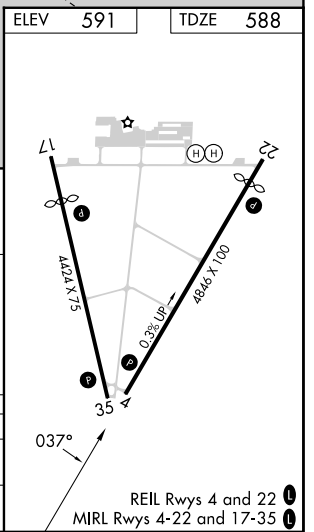

APP CRS 037°	Rwy Idg TDZE Apt Elev	4846 588 591

RNAV (GPS) RWY 4

GROSSE ILE MUNI (ONZ)

RNP APCH.	MISSED APPROACH: Climb to 2400 direct UFDIV and hold.
Rwy 4 helicopter visibility reduction below 3/4 SM NA.	

AWOS-3 119.675	DETROIT APP CON 134.3 284.0	UNICOM 123.0 (CTAF) 0

EC-1, 15 MAY 2025 to 12 JUN 2025

EC-1, 15 MAY 2025 to 12 JUN 2025