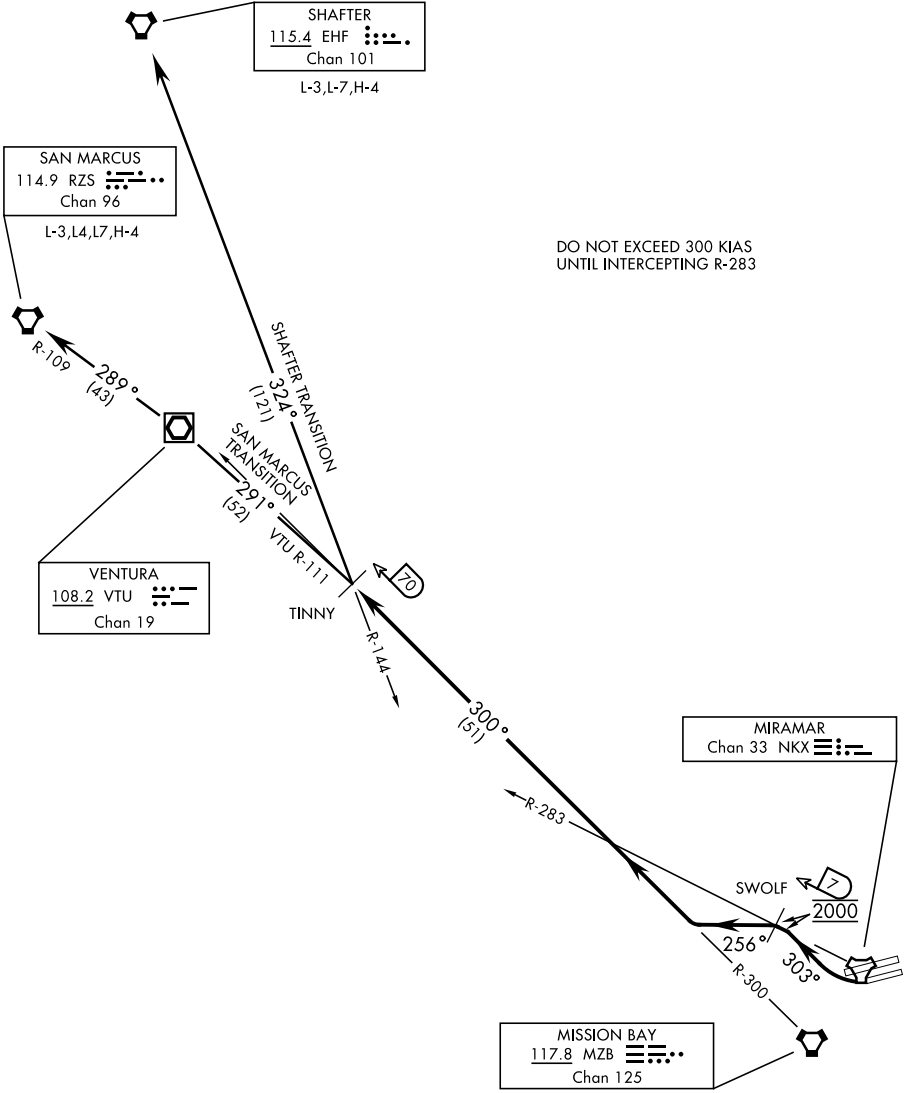

TINNY-FOUR DEPARTURE (TINNY4•TINNY)

MIRAMAR MCAS (JOE FOSS FLD) (KNKX)

SAN DIEGO, CALIFORNIA

ATIS ★ 133.475 352.0
 CLNC DEL
 125.975 254.325
 GND CON
 128.625 307.325
 FOSS TOWER ★
 135.2 298.925
 SOCAL DEP CON
 119.6 363.1 W

SHL-903 [USN]

Rwy	Knots	60	120	180	240	300	360
24L/R	V/V(fpm)	780	1560	2340	3120	3900	4680

ATC Climb Rate to 2000

SW-3, 15 MAY 2025 to 12 JUN 2025

SW-3, 15 MAY 2025 to 12 JUN 2025

EMERG SAFE ALT 100 NM 13,600

NOTE: Chart not to scale

TINNY-FOUR DEPARTURE (TINNY4•TINNY)

Orig 10OCT19

SAN DIEGO, CALIFORNIA

MIRAMAR MCAS (JOE FOSS FLD) (KNKX)