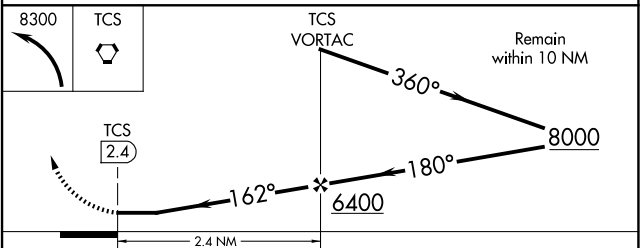

VORTAC TCS 112.7 Chan 74	APP CRS 162°	Rwy Idg TDZE Apt Elev 4862	N/A N/A 4862
--	------------------------	--	---

VOR-A

TRUTH OR CONSEQUENCES MUNI (TCS)

▽ Circling NA to Rwys 1, 7, 11, 15, 19, 25, 29 and 33.
▲ MISSED APPROACH: Climbing left turn to 8300 direct TCS VORTAC and hold, continue climb-in-hold to 8300.

ASOS 120.675	ALBUQUERQUE CENTER 128.2 285.5	UNICOM 122.8 (CTAF) 0
------------------------	--	--

SW-1, 15 MAY 2025 to 12 JUN 2025

SW-1, 15 MAY 2025 to 12 JUN 2025

FAF to MAP 2.4 NM						
Knots	60	90	120	150	180	
Min:Sec	2:24	1:36	1:12	0:58	0:48	
CATEGORY	A		B		C	D
CIRCLING	5560-1 698 (700-1)		5580-2 718 (800-2)		6000-3 1138 (1200-3)	