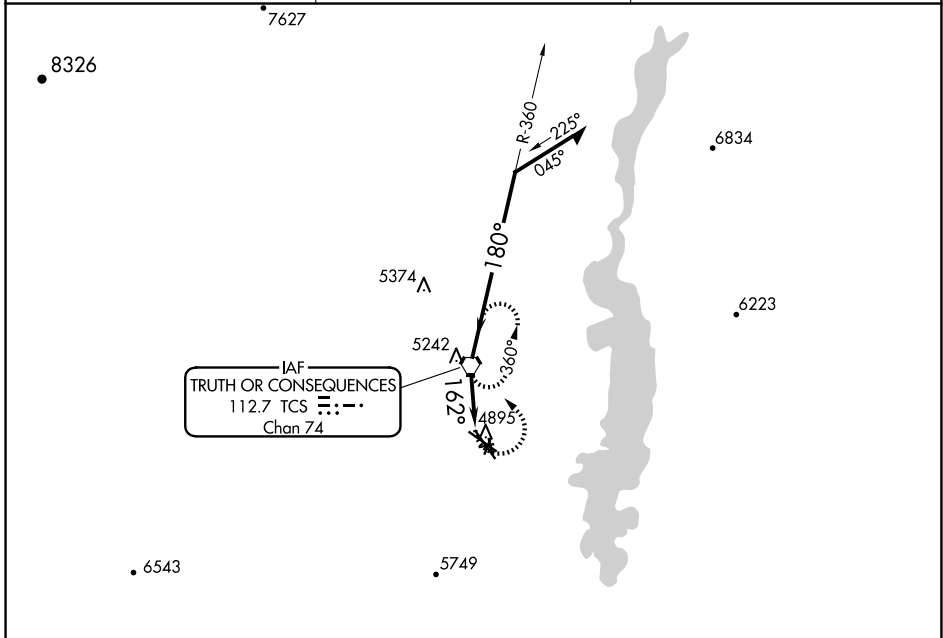

VORTAC TCS 112.7 Chan 74	APP CRS 162°	Rwy Idg TDZE Apt Elev 4862	N/A N/A 4862
--	------------------------	--	---

VOR-A

TRUTH OR CONSEQUENCES MUNI (TCS)

▽ Circling NA to Rwys 1, 7, 11, 15, 19, 25, 29 and 33.
▲ MISSED APPROACH: Climbing left turn to 8300 direct TCS VORTAC and hold, continue climb-in-hold to 8300.

ASOS 120.675	ALBUQUERQUE CENTER 128.2 285.5	UNICOM 122.8 (CTAF) 0
------------------------	--	--

SW-1, 15 MAY 2025 to 12 JUN 2025

SW-1, 15 MAY 2025 to 12 JUN 2025

FAF to MAP 2.4 NM						
Knots	60	90	120	150	180	
Min:Sec	2:24	1:36	1:12	0:58	0:48	
CATEGORY	A		B		C	D
CIRCLING	5560-1 698 (700-1)		5580-2 718 (800-2)		6000-3 1138 (1200-3)	