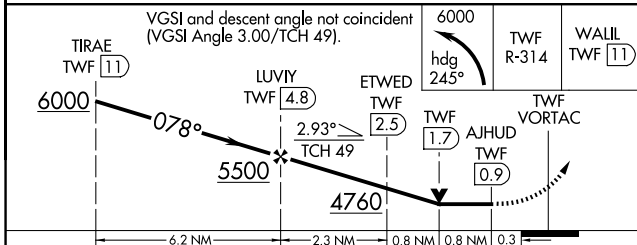

VORTAC TWF 113.1 Chan 78	APP CRS 078°	Rwy Idg TDZE 4149 Apt Elev 4154
--	------------------------	---

VOR/DME RWY 8

JOSLIN FLD/MAGIC VALLEY RGNL (TWF)

⚠ Circling to Rwy 30 NA at night. VDP NA with Jerome altimeter setting. When local altimeter setting not received, use Jerome altimeter setting and increase all MDA 60 feet and S-8 Cats C and D visibility ¼ mile and Circling Cat C visibility ¼ mile.

⚠ MISSED APPROACH: Climbing left turn to 6000 on heading 245° and TWF R-314 to WALL/TWF 11 DME and hold.

ASOS 135.025	TWIN FALLS APP CON* 126.7 353.75	TWIN FALLS TOWER* 118.2 (CTAF) 0 317.5	GND CON 121.7	CLNC DEL 123.65	UNICOM 122.95
------------------------	--	--	-------------------------	---------------------------	-------------------------

ELEV 4154	TDZE 4149
-----------	-----------

CATEGORY	A	B	C	D
S-8	4560-1	411 (500-1)	4560-1 1/8	411 (500-1 1/8)
C CIRCLING	4700-1 546 (600-1)	4780-1 626 (700-1)	5100-2 3/4 946 (1000-2 3/4)	5100-3 946 (1000-3)