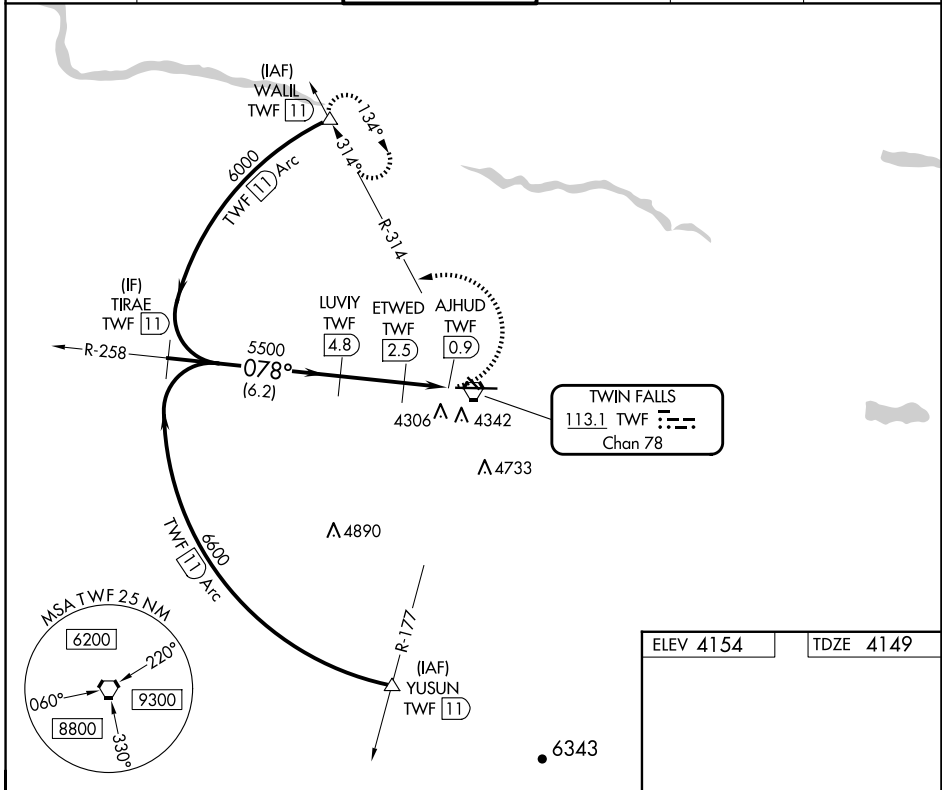

VORTAC TWF 113.1 Chan 78	APP CRS 078°	Rwy Idg TDZE 4149 Apt Elev 4154
--	------------------------	---

VOR/DME RWY 8

JOSLIN FLD/MAGIC VALLEY RGNL (TWF)

⚠ Circling to Rwy 30 NA at night. VDP NA with Jerome altimeter setting. When local altimeter setting not received, use Jerome altimeter setting and increase all MDA 60 feet and S-8 Cats C and D visibility ¼ mile and Circling Cat C visibility ¼ mile.

⚠ MISSED APPROACH: Climbing left turn to 6000 on heading 245° and TWF R-314 to WALL/TWF 11 DME and hold.

ASOS 135.025	TWIN FALLS APP CON* 126.7 353.75	TWIN FALLS TOWER* 118.2 (CTAF) 0 317.5	GND CON 121.7	CLNC DEL 123.65	UNICOM 122.95
------------------------	--	--	-------------------------	---------------------------	-------------------------

ELEV 4154	TDZE 4149
-----------	-----------

CATEGORY	A	B	C	D
S-8	4560-1	411 (500-1)	4560-1 1/8	411 (500-1 1/8)
C CIRCLING	4700-1 546 (600-1)	4780-1 626 (700-1)	5100-2 3/4 946 (1000-2 3/4)	5100-3 946 (1000-3)

NW-1, 15 MAY 2025 to 12 JUN 2025

NW-1, 15 MAY 2025 to 12 JUN 2025