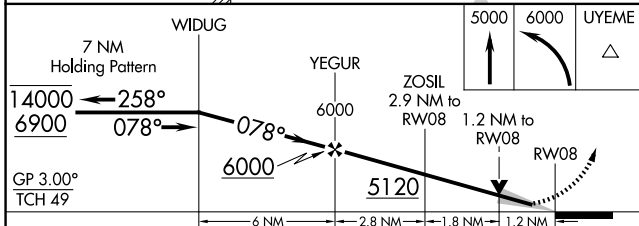

WAAS CH 40211 W08A	APP CRS 078°	Rwy Idg TDZE Apt Elev	8704 4149 4153

RNAV (GPS) RWY 8

JOSLIN FLD/MAGIC VALLEY RGNL (TWF')

RNP APCH - GPS.			MISSED APPROACH: Climb to 5000 then climbing left turn to 6000 direct UYEME and hold.		
▼ For uncompensated Baro-VNAV systems, LNAV/VNAV NA below -15°C or above 54°C. Circling Rwy 30 NA at night.					

ASOS 135.025	TWIN FALLS APP CON* 126.7 353.75	TWIN FALLS TOWER* 118.2 (CTAF) 0 317.5	GND CON 121.7	CLNC DEL 123.65	UNICOM 122.95