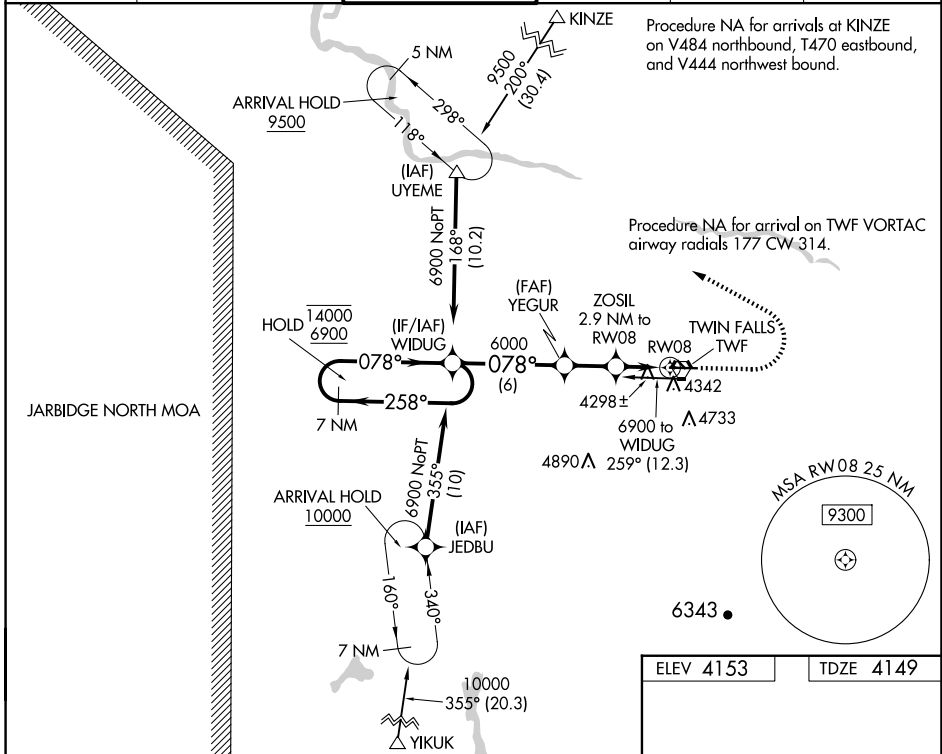

WAAS CH 40211 W08A	APP CRS 078°	Rwy Idg TDZE Apt Elev	8704 4149 4153
----------------------------------------	------------------------	-----------------------------	-------------------------------------------

RNAV (GPS) RWY 8

JOSLIN FLD/MAGIC VALLEY RGNL (TWF')

RNP APCH - GPS.			MISSED APPROACH: Climb to 5000 then climbing left turn to 6000 direct UYEME and hold.		
<p>▼ For uncompensated Baro-VNAV systems, LNAV/VNAV NA below -15°C or above 54°C. Circling Rwy 30 NA at night.</p>					

ASOS 135.025	TWIN FALLS APP CON* 126.7 353.75	TWIN FALLS TOWER* 118.2 (CTAF) 0 317.5	GND CON 121.7	CLNC DEL 123.65	UNICOM 122.95
------------------------	--------------------------------------------	--------------------------------------------------	-------------------------	---------------------------	-------------------------

REIL Rwy 8 0
HIRL Rwy 8-26 0

NW-1, 15 MAY 2025 to 12 JUN 2025

NW-1, 15 MAY 2025 to 12 JUN 2025