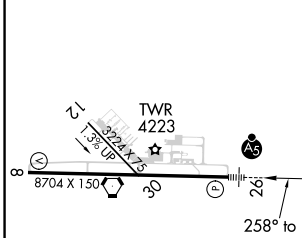

WAAS CH 56311 W26A	APP CRS 258°	Rwy Idg 8704 TDZE 4154 Apt Elev 4154
--	------------------------	---

RNAV (GPS) RWY 26

JOSLIN FLD/MAGIC VALLEY RGNL (TWF)

<p>⚠ Circling to Rwy 30 NA at night. For uncompensated Baro-VNAV systems, LNAV/VNAV NA below -16°C (4°F) or above 49°C (121°F). DME/DME RNP-0.3 NA.</p>	<p>MALSR</p> <p>MISSED APPROACH: Climb to 4700 then climbing right turn to 6000 direct UYEME and hold.</p>
--	--

ELEV 4154	TDZE 4154
------------------	------------------

4700	6000	UYEME	SOREE	7 NM Holding Pattern
* LNAV only		* 1.5 NM to RWY 26	VUPCU	
6100	258°	6100	259°	7200
1.5 NM	4.4 NM	6.2 NM		

CATEGORY	A	B	C	D
LPV DA		4354-1/2	200 (200-1/2)	
LNAV/VNAV DA		4533-3/4	379 (400-3/4)	
LNAV MDA	4680-1/2	526 (600-1/2)	4680-1	526 (600-1)
C CIRCLING	4700-1 546 (600-1)	4780-1 626 (700-1)	5160-3	1006 (1100-3)