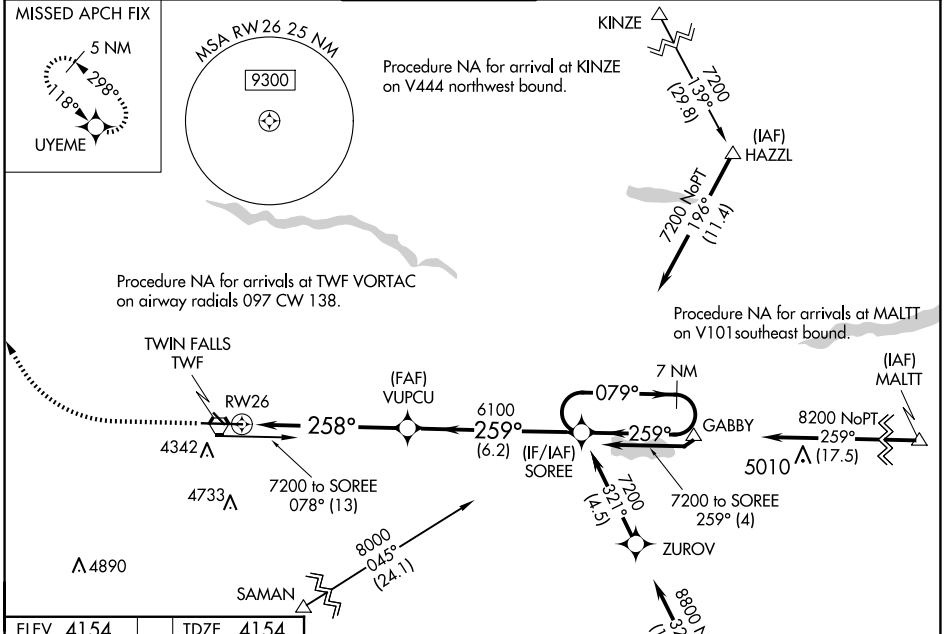

WAAS CH 56311 W26A	APP CRS 258°	Rwy Idg 8704 TDZE 4154 Apt Elev 4154
--	------------------------	---

RNAV (GPS) RWY 26

JOSLIN FLD/MAGIC VALLEY RGNL (TWF)

<p>⚠ Circling to Rwy 30 NA at night. For uncompensated Baro-VNAV systems, LNAV/VNAV NA below -16°C (4°F) or above 49°C (121°F). DME/DME RNP-0.3 NA.</p>	<p>MALSR</p> <p>MISSED APPROACH: Climb to 4700 then climbing right turn to 6000 direct UYEME and hold.</p>
--	--

ASOS 135.025	TWIN FALLS APP CON * 126.7 353.75	TWIN FALLS TOWER * 118.2 (CTAF) 0 317.5	GND CON 121.7	CLNC DEL 123.65	UNICOM 122.95
------------------------	---	---	-------------------------	---------------------------	-------------------------

ELEV 4154	TDZE 4154
------------------	------------------

4700	6000	UYEME	SOREE	7 NM Holding Pattern
* LNAV only		* 1.5 NM to RWY 26	VUPCU	
6100	258°	6100	259°	7200
1.5 NM	4.4 NM	6.2 NM		

CATEGORY	A	B	C	D
LPV DA		4354-1/2	200 (200-1/2)	
LNAV/VNAV DA		4533-3/4	379 (400-3/4)	
LNAV MDA	4680-1/2	526 (600-1/2)	4680-1	526 (600-1)
C CIRCLING	4700-1 546 (600-1)	4780-1 626 (700-1)	5160-3	1006 (1100-3)

NW-1, 15 MAY 2025 to 12 JUN 2025

NW-1, 15 MAY 2025 to 12 JUN 2025